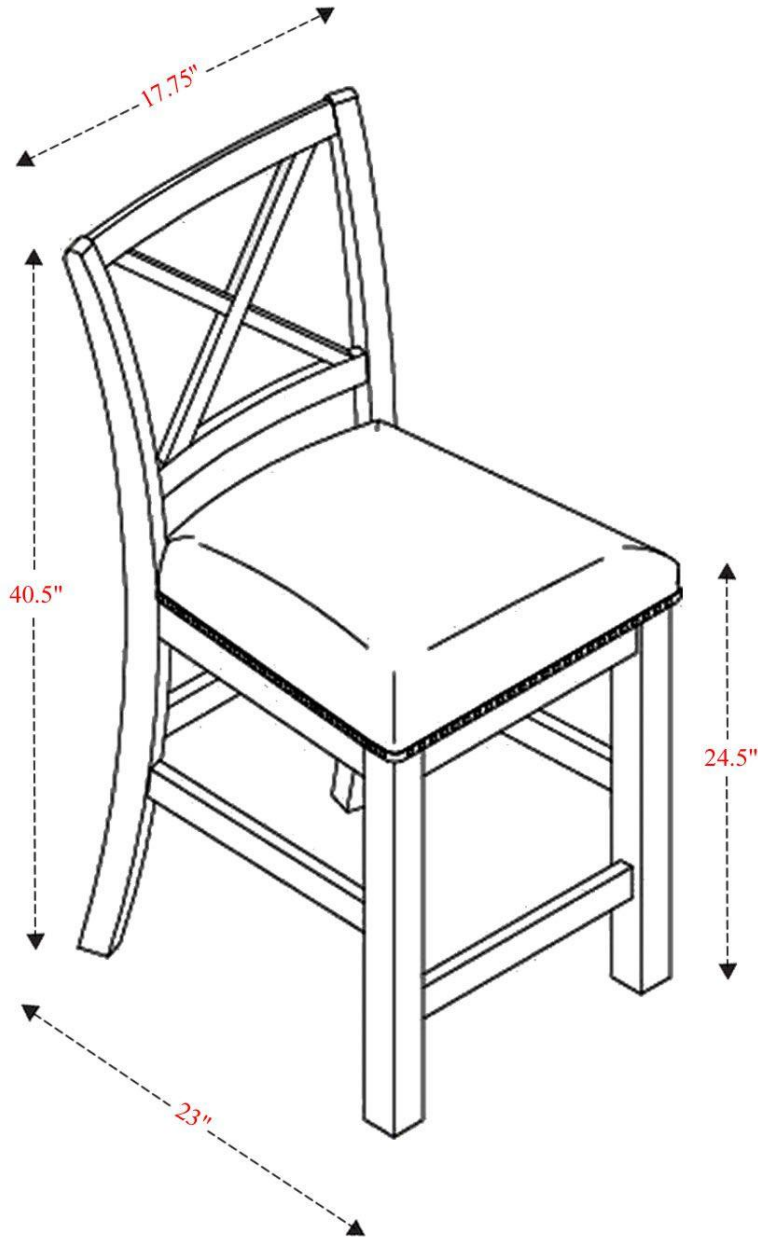

Lodge Upholstered Counter Chair

Overall Dimensions	17.75" x 23" x 40.5"
Overall Width	17.75"
Overall Depth	23"
Overall Height	40.5"
Overall Weight	25.25 lbs
Back Width	--
Back Depth	1"
Back Height	18.5"
Seat Width	18"
Seat Depth	18"
Seat Height	24.5"
Floor to Top of Footrest	7.25"
Footrest Thickness	1.75"

Carton Dimensions: 44"W x 23"D x 17.5"H