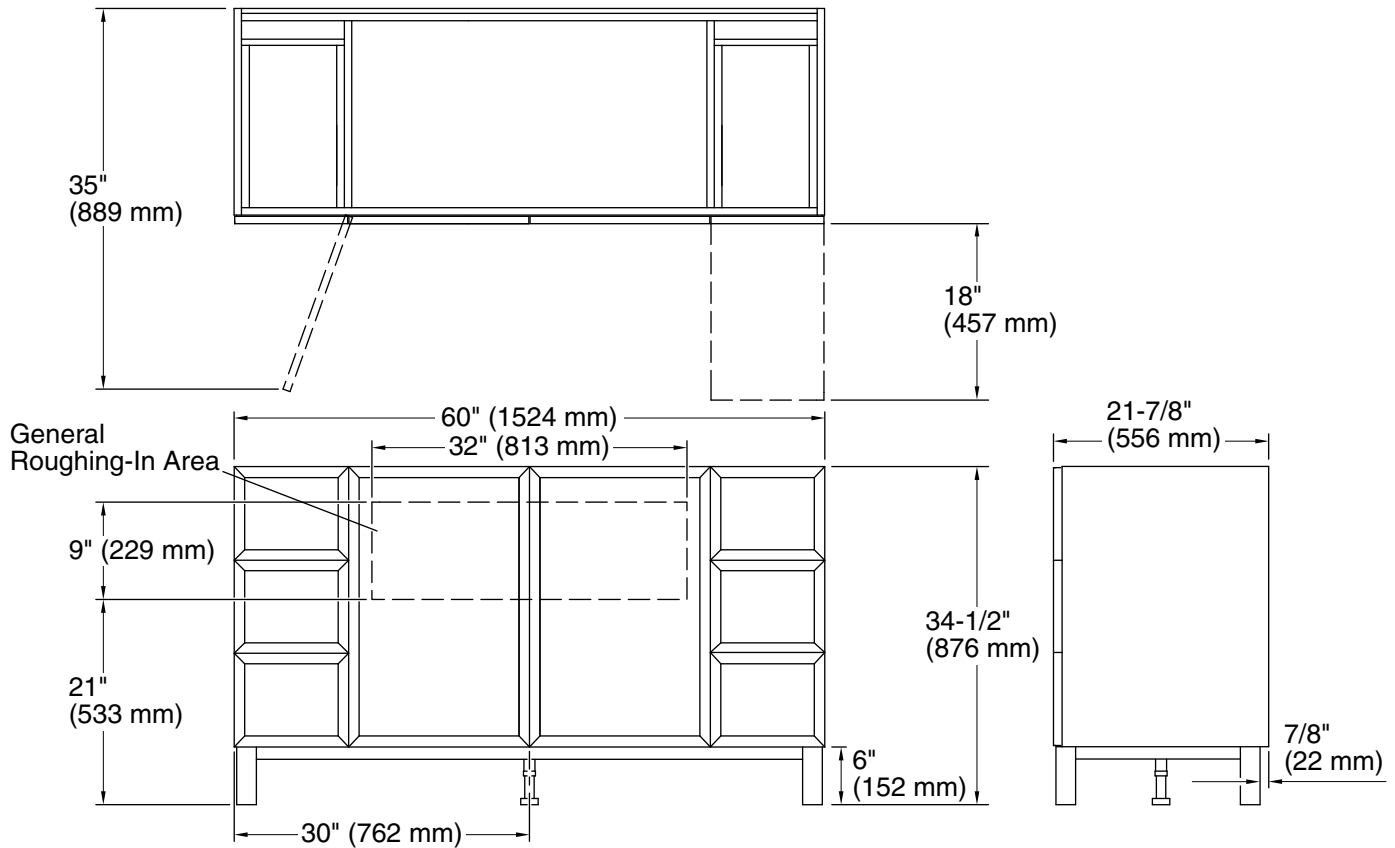

Technical Information

All product dimensions are nominal.

Vanity type: Standard

Notes

Install this product according to the installation guide.

Decorative cabinet hardware is not supplied. Refer to the KOHLER bath accessories line for recommended cabinet hardware to complement your vanity.

Select the type of fastener based upon the wall material. Two 250 lb (113.4 kg) minimum load bearing fasteners are recommended.