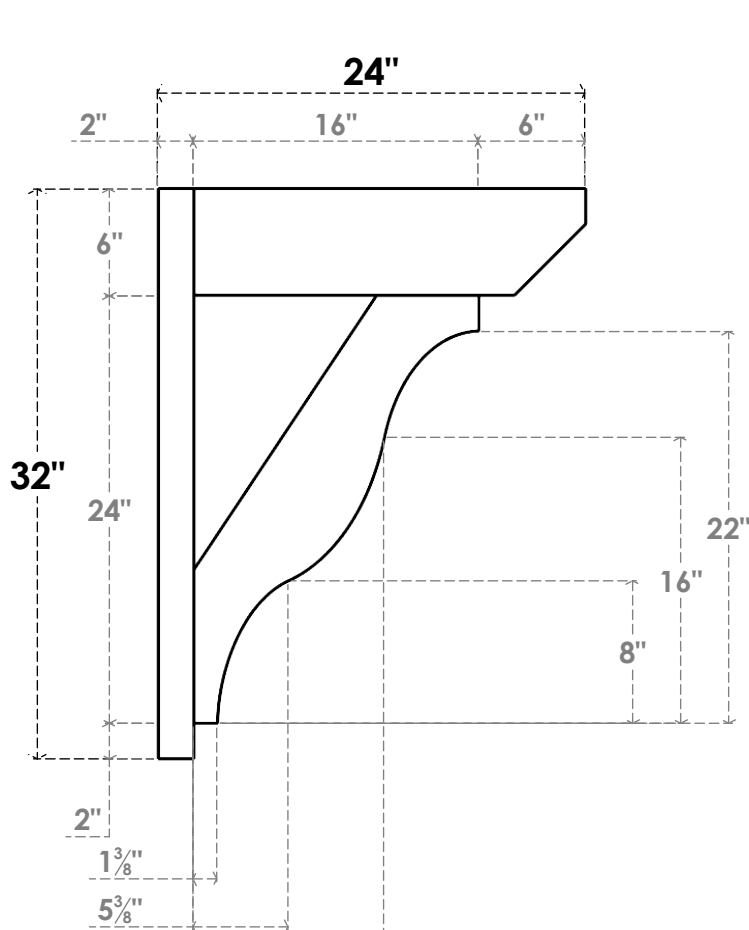

ITEM NUMBER: OUTUROC060X080X24000X32000X060X020X060FST24RCPR

6"W TOP X 8"W BACK X 24"D X 32"H X 6"T TOP X 2"T BACK TIMBERTHANE ROUGH CEDAR FUNSTON FAUX WOOD OPEN OUTLOOKER, SLAT TOP AND BLOCK BACK, 6"W CLOSED BRACE, PRIMED TAN

SIDE PROFILE

FRONT PROFILE

ISOMETRIC

EKENA MILLWORK
2300 WEST MAIN ST.
CLARKSVILLE, TX 75426
TOLL FREE: 866-607-0453
WWW.EKENAMILLWORK.COM

NOTES

1. INSTALLATION TO BE COMPLETED IN ACCORDANCE WITH MANUFACTURER'S SPECIFICATIONS.
2. DRAWING MAY NOT BE TO SCALE
3. THIS DRAWING IS INTENDED FOR DESIGN AND PLANNING PURPOSES ONLY.
4. ALL INFORMATION CONTAINED HEREIN WAS CURRENT AT THE TIME OF DEVELOPMENT BUT MUST BE REVIEWED AND APPROVED BY THE PRODUCT MANUFACTURER TO BE CONSIDERED ACCURATE.
5. TIMBERTHANE ARCHITECTURAL PRODUCTS ARE MADE FROM HIGH DENSITY URETHANE AND COME FACTORY PRIMED