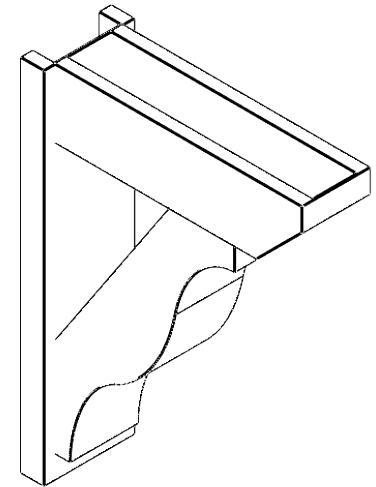

ITEM NUMBER: OUTUROC060X080X24000X32000X060X020X060FST24RCPR

6"W TOP X 8"W BACK X 24"D X 32"H X 6"T TOP X 2"T BACK TIMBERTHANE ROUGH CEDAR FUNSTON FAUX WOOD OPEN OUTLOOKER, SLAT TOP AND BLOCK BACK, 6"W CLOSED BRACE, PRIMED TAN

SIDE PROFILE

FRONT PROFILE

ISOMETRIC

EKENA MILLWORK
2300 WEST MAIN ST.
CLARKSVILLE, TX 75426
TOLL FREE: 866-607-0453
WWW.EKENAMILLWORK.COM

NOTES

1. INSTALLATION TO BE COMPLETED IN ACCORDANCE WITH MANUFACTURER'S SPECIFICATIONS.
2. DRAWING MAY NOT BE TO SCALE
3. THIS DRAWING IS INTENDED FOR DESIGN AND PLANNING PURPOSES ONLY.
4. ALL INFORMATION CONTAINED HEREIN WAS CURRENT AT THE TIME OF DEVELOPMENT BUT MUST BE REVIEWED AND APPROVED BY THE PRODUCT MANUFACTURER TO BE CONSIDERED ACCURATE.
5. TIMBERTHANE ARCHITECTURAL PRODUCTS ARE MADE FROM HIGH DENSITY URETHANE AND COME FACTORY PRIMED