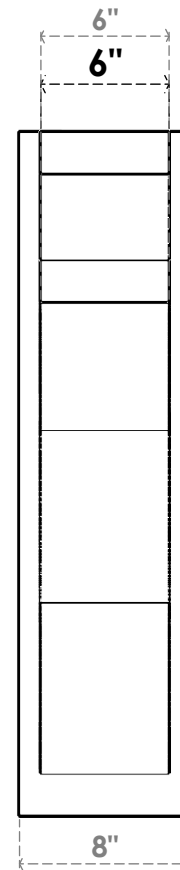

ITEM NUMBER: OUTUROC060X080X24000X32000X060X020X060FST24RCPR

6"W TOP X 8"W BACK X 24"D X 32"H X 6"T TOP X 2"T BACK TIMBERTHANE ROUGH CEDAR FUNSTON FAUX WOOD OPEN OUTLOOKER, SLAT TOP AND BLOCK BACK, 6"W CLOSED BRACE, PRIMED TAN

SIDE PROFILE

FRONT PROFILE

ISOMETRIC

EKENA MILLWORK
2300 WEST MAIN ST.
CLARKSVILLE, TX 75426
TOLL FREE: 866-607-0453
WWW.EKENAMILLWORK.COM

NOTES

1. INSTALLATION TO BE COMPLETED IN ACCORDANCE WITH MANUFACTURER'S SPECIFICATIONS.
2. DRAWING MAY NOT BE TO SCALE
3. THIS DRAWING IS INTENDED FOR DESIGN AND PLANNING PURPOSES ONLY.
4. ALL INFORMATION CONTAINED HEREIN WAS CURRENT AT THE TIME OF DEVELOPMENT BUT MUST BE REVIEWED AND APPROVED BY THE PRODUCT MANUFACTURER TO BE CONSIDERED ACCURATE.
5. TIMBERTHANE ARCHITECTURAL PRODUCTS ARE MADE FROM HIGH DENSITY URETHANE AND COME FACTORY PRIMED