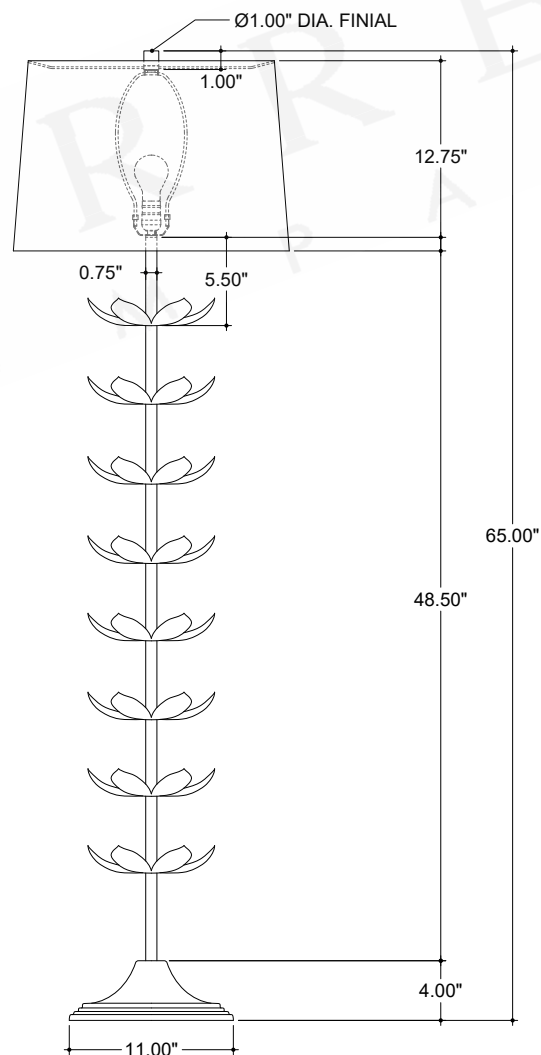

ITEM: 8000-0177

Overall Dimensions

Height: 65"

Diameter: 18.5"

TOP VIEW

FRONT VIEW