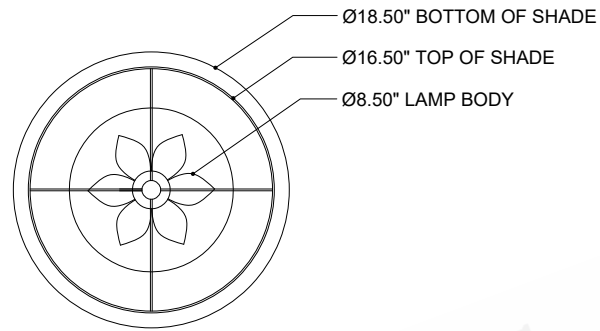

ITEM: 8000-0177

Overall Dimensions

Height: 65"

Diameter: 18.5"

TOP VIEW

FRONT VIEW