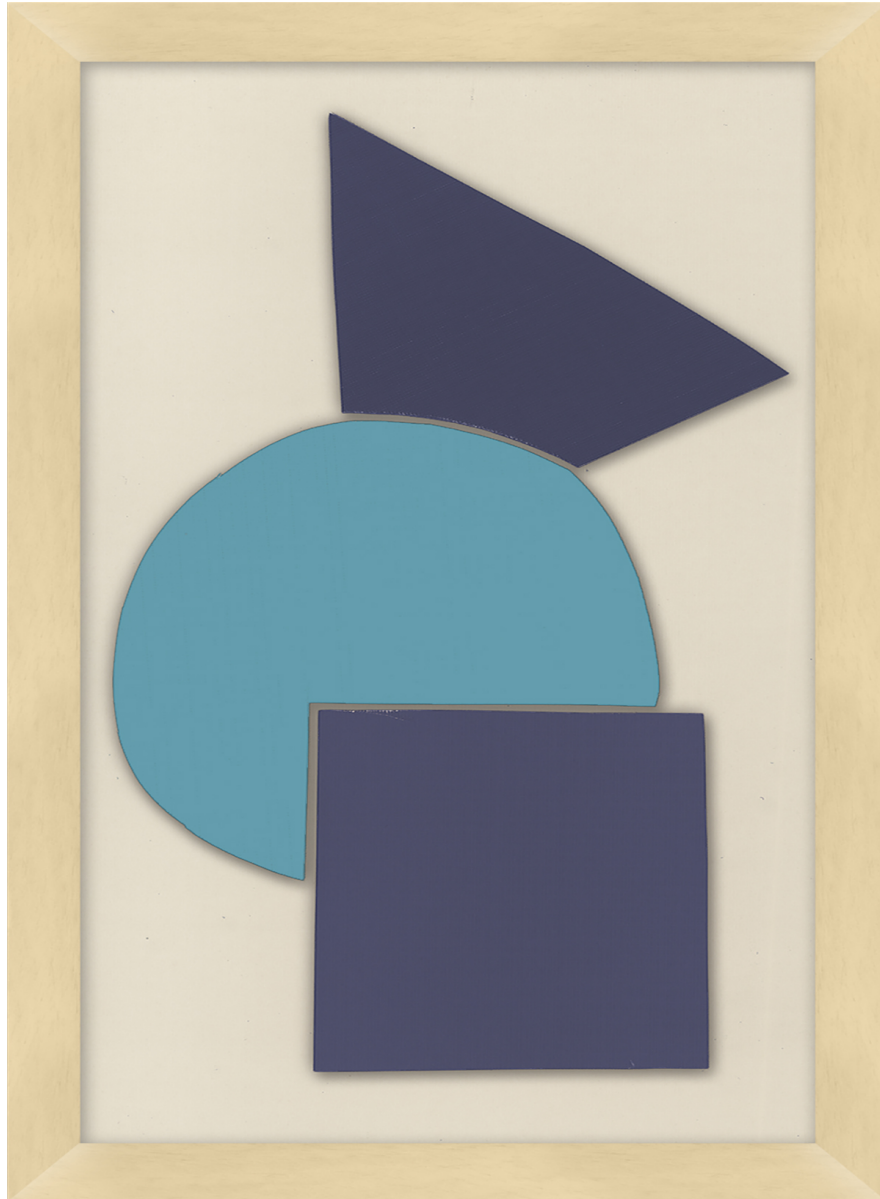

WENDOVER ART GROUP

ITEM NUMBER : **WTUR0445**

TITLE : **Collaged Connections 8**

OUTWARD DIMENSION (W X H) : **12" x 20"**

FRAME (WIDTH X DEPTH) : **MC2333 | 1" x 2.13"**

FRAME FINISH : **Standard Frame**

Blonde Maple

DESCRIPTION :

Cut and Collaged Paper, Hangs Horizontally and Vertically