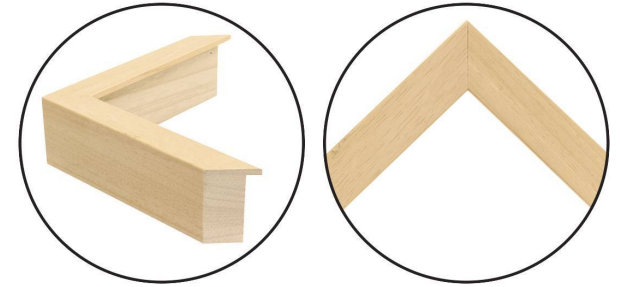

WENDOVER ART GROUP

ITEM NUMBER : **WTUR0445**

TITLE : **Collaged Connections 8**

OUTWARD DIMENSION (W X H) : **12" x 20"**

FRAME (WIDTH X DEPTH) : **MC2333 | 1" x 2.13"**

FRAME FINISH : **Standard Frame**

Blonde Maple

DESCRIPTION :

Cut and Collaged Paper, Hangs Horizontally and Vertically