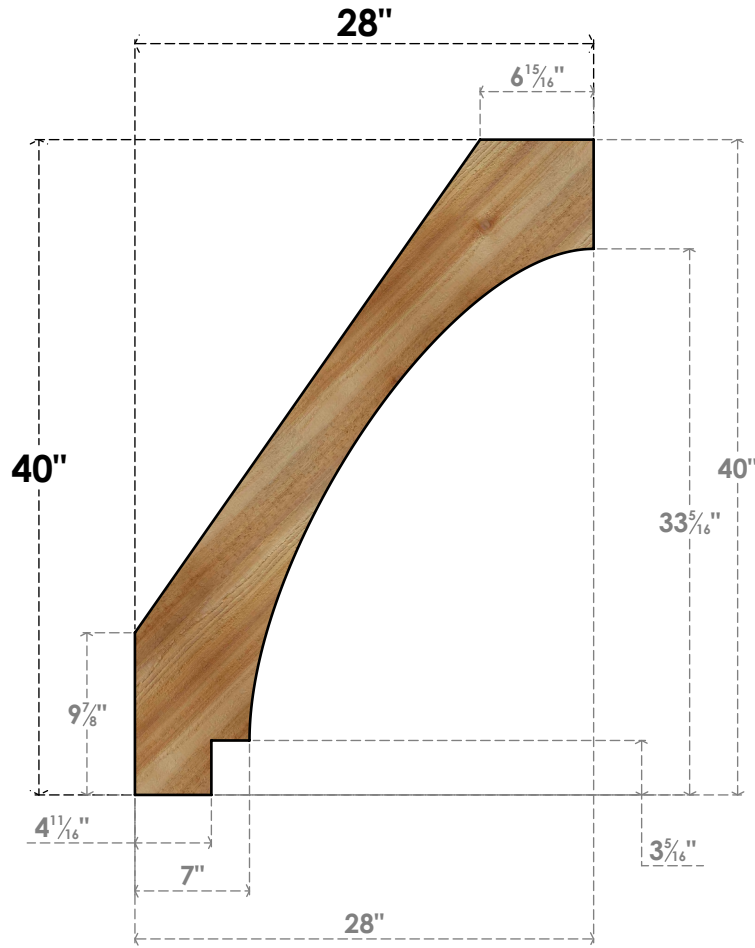

BRC06X28X40IMP00RWR

6"W X 28"D X 40"H IMPERIAL ROUGH SAWN BRACE, WESTERN RED CEDAR

SIDE

FRONT

EKENA MILLWORK
 2300 WEST MAIN ST.
 CLARKSVILLE, TX 75426
 TOLL FREE: 866-607-0453
 WWW.EKENAMILLWORK.COM

NOTES