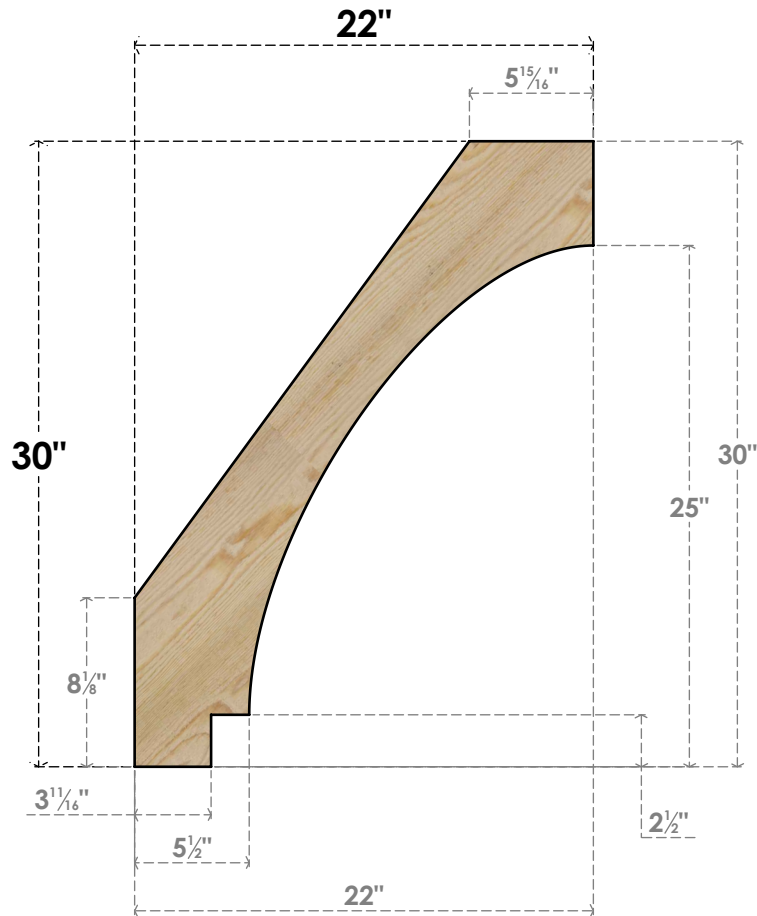

BRC06X22X30IMP00RDF

6"W X 22"D X 30"H IMPERIAL ROUGH SAWN BRACE, DOUGLAS FIR

SIDE

FRONT

EKENA MILLWORK
 2300 WEST MAIN ST.
 CLARKSVILLE, TX 75426
 TOLL FREE: 866-607-0453
 WWW.EKENAMILLWORK.COM

NOTES

1. INSTALLATION TO BE COMPLETED IN ACCORDANCE WITH MANUFACTURER'S SPECIFICATIONS.
2. DRAWING MAY NOT BE TO SCALE
3. THIS DRAWING IS INTENDED FOR DESIGN AND PLANNING PURPOSES ONLY.
4. ALL INFORMATION CONTAINED HEREIN WAS CURRENT AT THE TIME OF DEVELOPMENT BUT MUST BE REVIEWED AND APPROVED BY THE PRODUCT MANUFACTURER TO BE CONSIDERED ACCURATE.
5. PRODUCTS ARE NOT KILN DRIED. THIS ITEM IS UNIQUE AND WILL CONTAIN THE NATURAL VARIATIONS THAT THE WOOD SPECIES OFFERS. THIS MAY RESULT IN VARIATIONS UP TO 1/4"