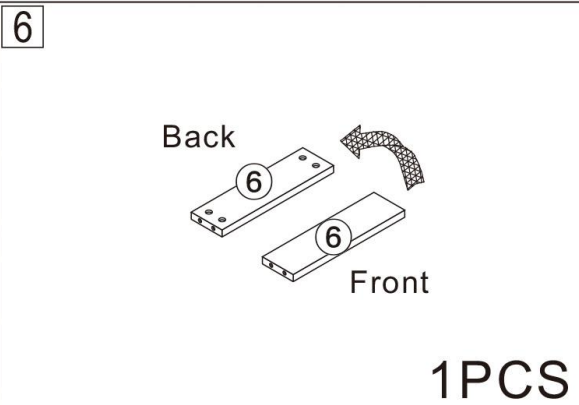

Bathroom cabinet

L800*4000*H420MM

Installation Instructions

Notes: Don't tighten screws completely at first, just in case parts were assembled wrongly and need disassemble. Tighten screws at last when all parts are put together.

Disassembly and installation of accessories

A 34PCS  15*10mm	B 34PCS  6*28mm	C 59PCS  3.5*14mm	D 2PCS  3.5*25mm	E 16PCS  3.5*35mm	F 2PCS  6*20mm	G 2PCS  Three-section Rail	H 2PCS 
I 4PCS  6*60mm	J 55PCS 	K 1PCS 	L 2PCS 	M 4PCS 	 Tools Recommended		