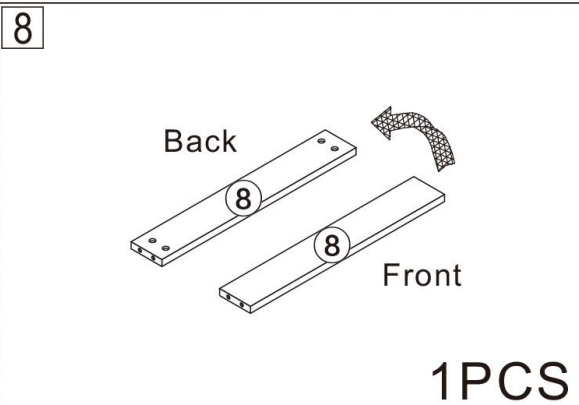

Bathroom cabinet

L800*4000*H420MM

Installation Instructions

Notes: Don't tighten screws completely at first, just in case parts were assembled wrongly and need disassemble. Tighten screws at last when all parts are put together.

Disassembly and installation of accessories

A 34PCS  15*10mm	B 34PCS  6*28mm	C 59PCS  3.5*14mm	D 2PCS  3.5*25mm	E 16PCS  3.5*35mm	F 2PCS  6*20mm	G 2PCS  Three-section Rail	H 2PCS 
I 4PCS  6*60mm	J 55PCS 	K 1PCS 	L 2PCS 	M 4PCS 	 Tools Recommended		