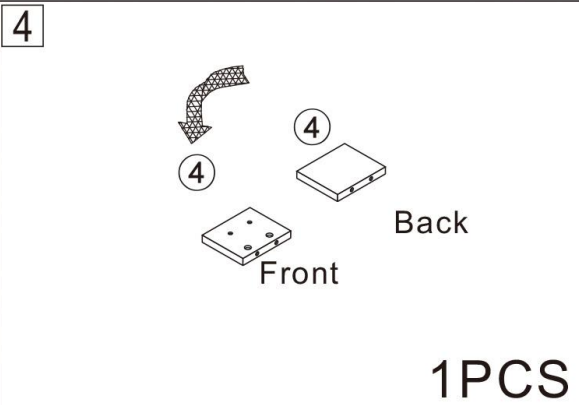

Bathroom cabinet

L800*4000*H420MM

Installation Instructions

Notes: Don't tighten screws completely at first, just in case parts were assembled wrongly and need disassemble. Tighten screws at last when all parts are put together.

Disassembly and installation of accessories

A 34PCS  15*10mm	B 34PCS  6*28mm	C 59PCS  3.5*14mm	D 2PCS  3.5*25mm	E 16PCS  3.5*35mm	F 2PCS  6*20mm	G 2PCS  Three-section Rail	H 2PCS 
I 4PCS  6*60mm	J 55PCS 	K 1PCS 	L 2PCS 	M 4PCS 	 Tools Recommended		