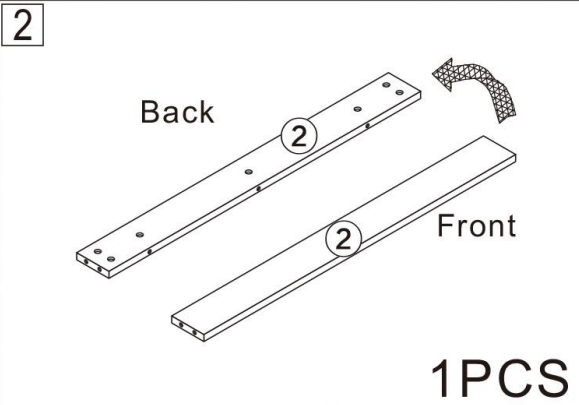

Bathroom cabinet

L800*4000*H420MM

Installation Instructions

Notes: Don't tighten screws completely at first, just in case parts were assembled wrongly and need disassemble. Tighten screws at last when all parts are put together.

Disassembly and installation of accessories

A 34PCS  15*10mm	B 34PCS  6*28mm	C 59PCS  3.5*14mm	D 2PCS  3.5*25mm	E 16PCS  3.5*35mm	F 2PCS  6*20mm	G 2PCS  Three-section Rail	H 2PCS 
I 4PCS  6*60mm	J 55PCS 	K 1PCS 	L 2PCS 	M 4PCS 	 Tools Recommended		