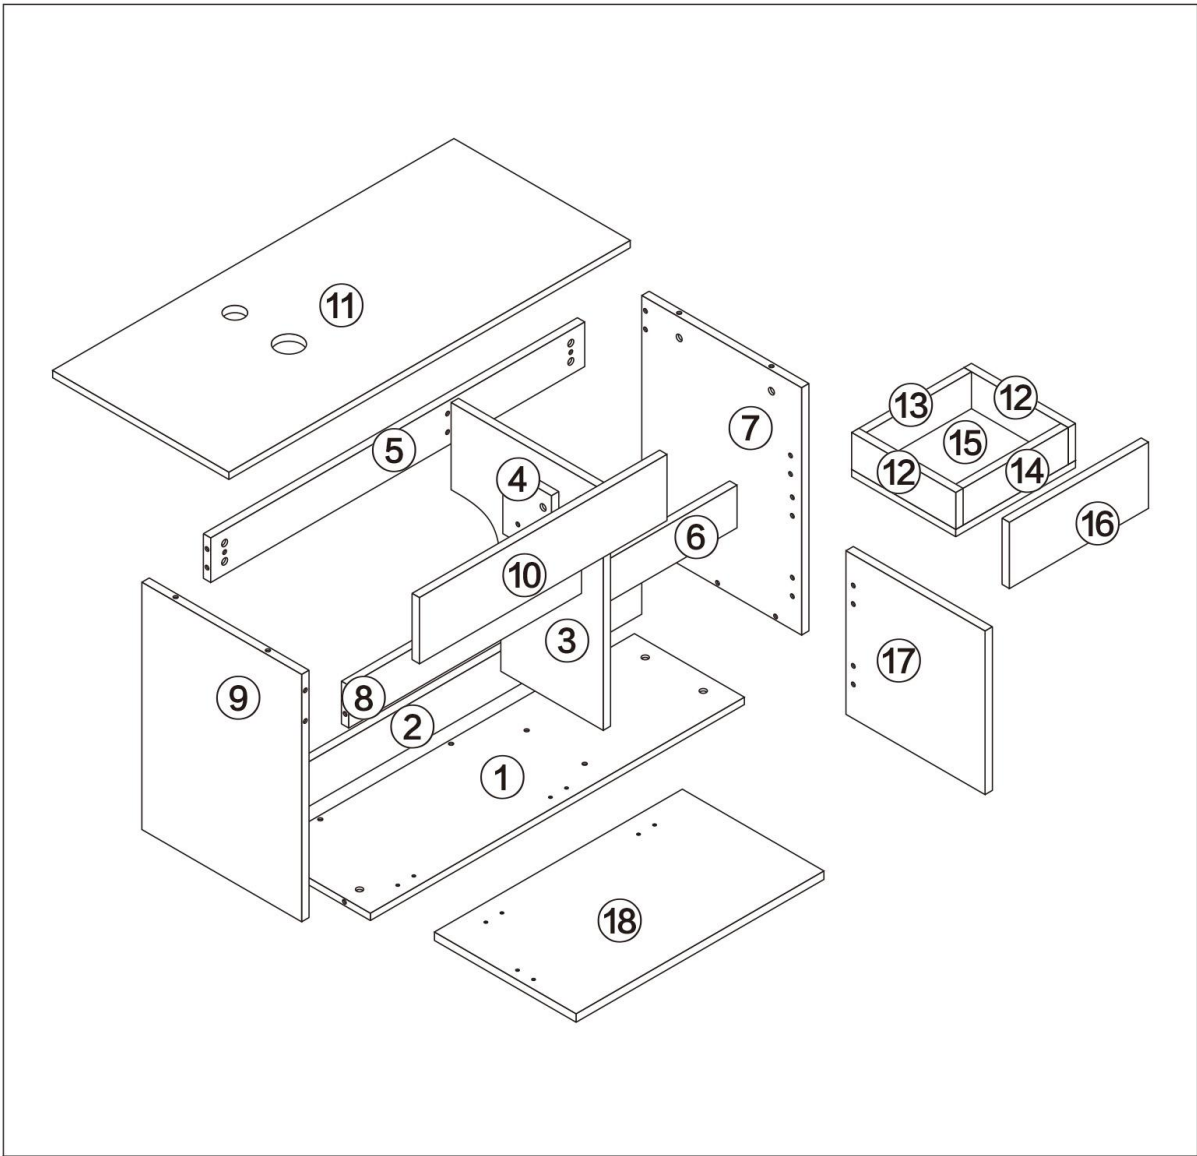

Bathroom cabinet

L800*4000*H420MM

Installation Instructions

Notes: Don't tighten screws completely at first, just in case parts were assembled wrongly and need disassemble. Tighten screws at last when all parts are put together.

Disassembly and installation of accessories

A 34PCS  15*10mm	B 34PCS  6*28mm	C 59PCS  3.5*14mm	D 2PCS  3.5*25mm	E 16PCS  3.5*35mm	F 2PCS  6*20mm	G 2PCS  Three-section Rail	H 2PCS 
I 4PCS  6*60mm	J 55PCS 	K 1PCS 	L 2PCS 	M 4PCS 	 Tools Recommended		

A	2PCS
	
15*10mm	

7

A	2PCS
	
15*10mm	

8

D	2PCS
	
3.5*25mm	

9

A	2PCS
	
15*10mm	

10

A	10PCS
	
15*10mm	

11

A	10PCS
	
15*10mm	

12

A	4PCS
	
15*10mm	

13

C	16PCS	L	2PCS
			
3.5*14mm			

14