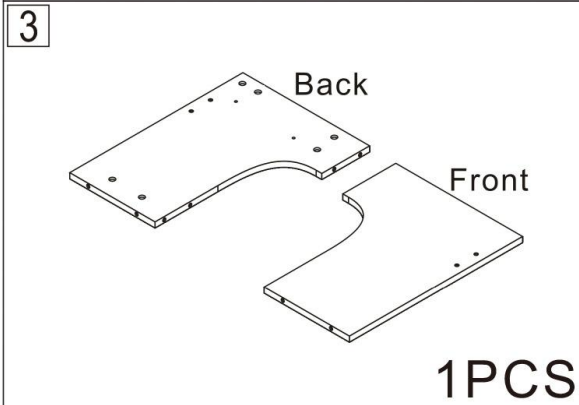

Bathroom cabinet

L800*4000*H420MM

Installation Instructions

Notes: Don't tighten screws completely at first, just in case parts were assembled wrongly and need disassemble. Tighten screws at last when all parts are put together.

Disassembly and installation of accessories

A 34PCS  15*10mm	B 34PCS  6*28mm	C 59PCS  3.5*14mm	D 2PCS  3.5*25mm	E 16PCS  3.5*35mm	F 2PCS  6*20mm	G 2PCS  Three-section Rail	H 2PCS 
I 4PCS  6*60mm	J 55PCS 	K 1PCS 	L 2PCS 	M 4PCS 	 Tools Recommended		