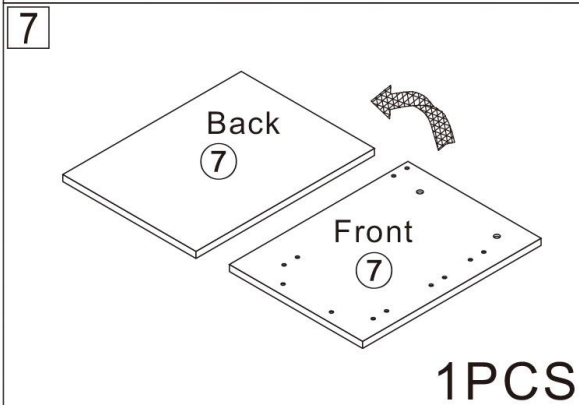

Bathroom cabinet

L800*4000*H420MM

Installation Instructions

Notes: Don't tighten screws completely at first, just in case parts were assembled wrongly and need disassemble. Tighten screws at last when all parts are put together.

Disassembly and installation of accessories

A 34PCS  15*10mm	B 34PCS  6*28mm	C 59PCS  3.5*14mm	D 2PCS  3.5*25mm	E 16PCS  3.5*35mm	F 2PCS  6*20mm	G 2PCS  Three-section Rail	H 2PCS 
I 4PCS  6*60mm	J 55PCS 	K 1PCS 	L 2PCS 	M 4PCS 	 Tools Recommended		