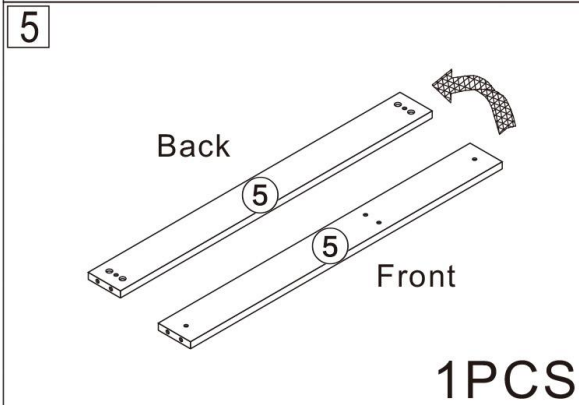

Bathroom cabinet

L800*4000*H420MM

Installation Instructions

Notes: Don't tighten screws completely at first, just in case parts were assembled wrongly and need disassemble. Tighten screws at last when all parts are put together.

Disassembly and installation of accessories

A 34PCS  15*10mm	B 34PCS  6*28mm	C 59PCS  3.5*14mm	D 2PCS  3.5*25mm	E 16PCS  3.5*35mm	F 2PCS  6*20mm	G 2PCS  Three-section Rail	H 2PCS 
I 4PCS  6*60mm	J 55PCS 	K 1PCS 	L 2PCS 	M 4PCS 	 Tools Recommended		