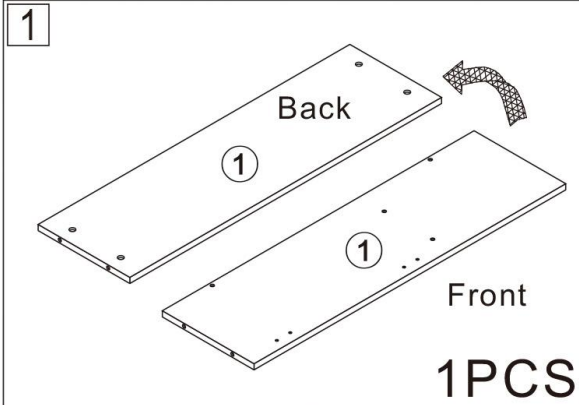

Bathroom cabinet

L800*4000*H420MM

Installation Instructions

Notes: Don't tighten screws completely at first, just in case parts were assembled wrongly and need disassemble. Tighten screws at last when all parts are put together.

Disassembly and installation of accessories

A 34PCS  15*10mm	B 34PCS  6*28mm	C 59PCS  3.5*14mm	D 2PCS  3.5*25mm	E 16PCS  3.5*35mm	F 2PCS  6*20mm	G 2PCS  Three-section Rail	H 2PCS 
I 4PCS  6*60mm	J 55PCS 	K 1PCS 	L 2PCS 	M 4PCS 	 Tools Recommended		