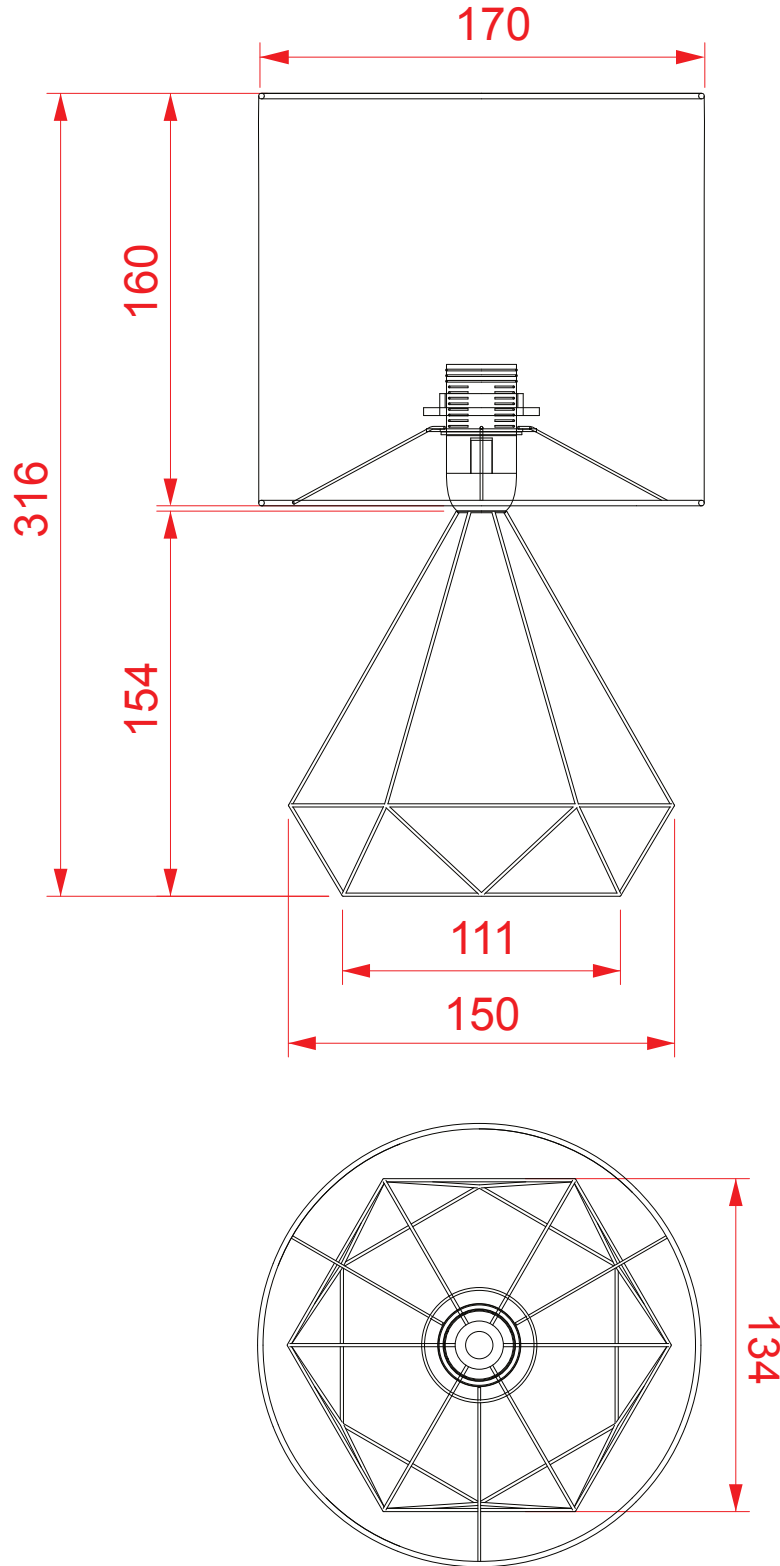

CERTIFICATION

CONTACT