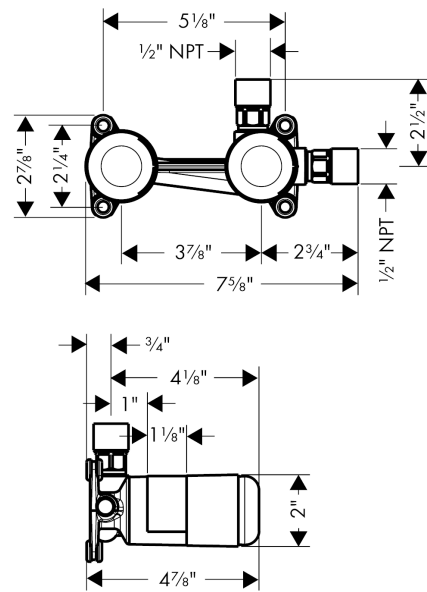

Rough, Wall-Mounted Single-Handle Faucet

Finishes : n.a. Part no. : 13622181

Description

Features

- Install valve left or right
- 1/2" NPT

Item details

List Price \$ 336.00

Compliance

Product image

Scale drawing

Rough, Wall-Mounted Single-Handle Faucet
 Finishes : n.a. Part no. : 13622181

Exploded drawing

Year of production: >12/09

Rough, Wall-Mounted Single-Handle Faucet

Finishes : n.a. Part no. : 13622181

Spare parts list

Year of production: >12/09

Pos.	Description	Part no.	Price	PU
1	O-ring 18x2	98181000	-	1
2	extension set 25 mm for 13622180	31971000	-	1
a	O-ring 18x2,5	98139000	-	1