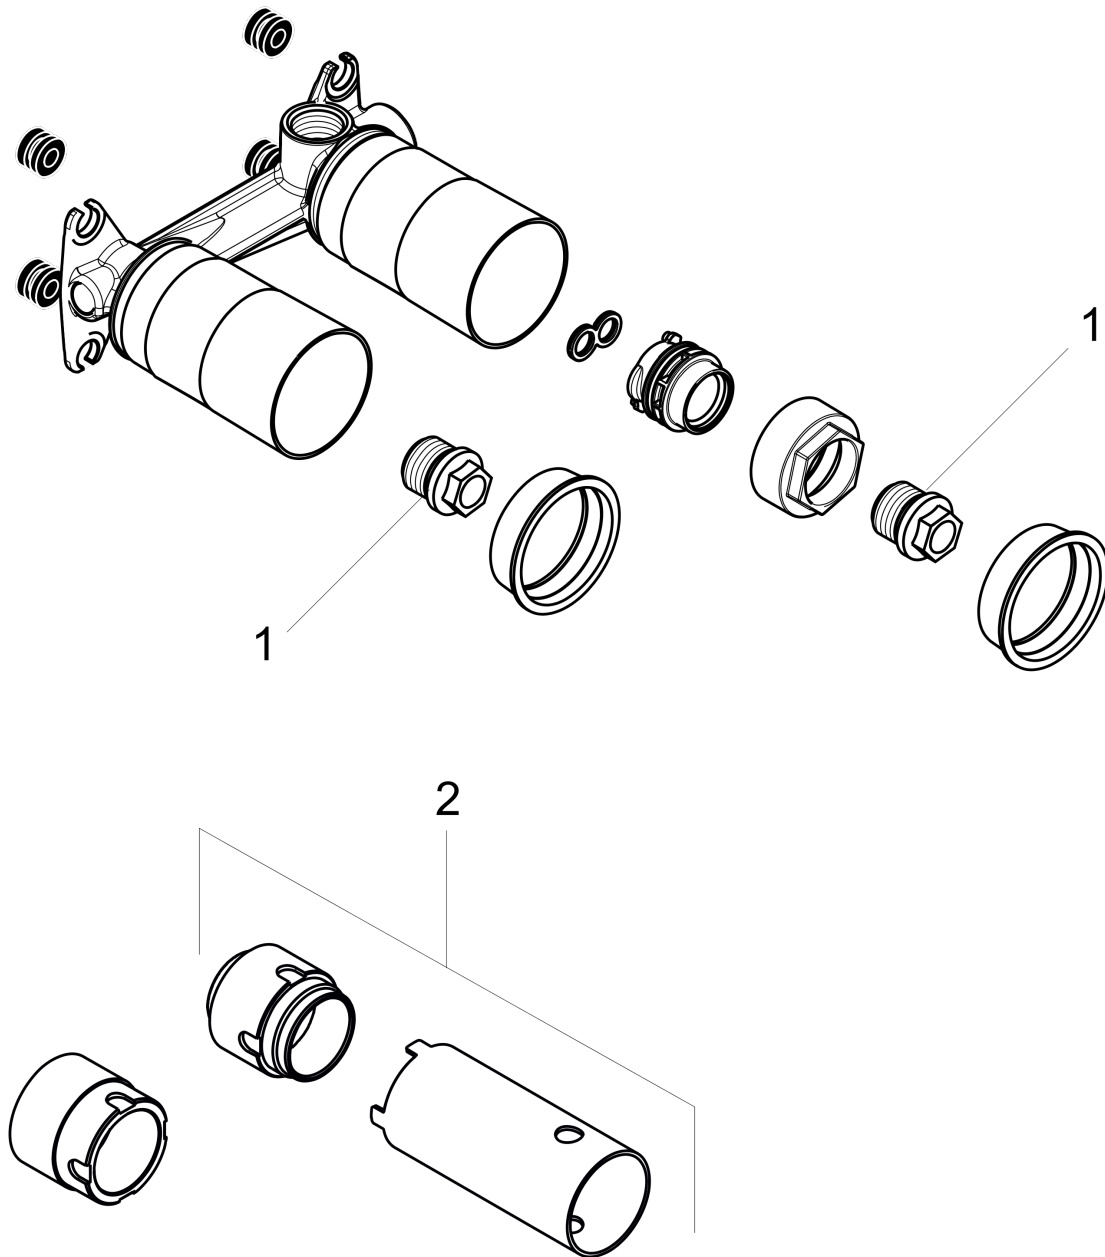

Rough, Wall-Mounted Single-Handle Faucet

Finishes : n.a. Part no. : 13622181

Description

Features

- Install valve left or right
- 1/2" NPT

Item details

List Price \$ 336.00

Compliance

Product image

Scale drawing

Rough, Wall-Mounted Single-Handle Faucet
 Finishes : n.a. Part no. : 13622181

Exploded drawing

Year of production: >12/09

Rough, Wall-Mounted Single-Handle Faucet

Finishes : n.a. Part no. : 13622181

Spare parts list

Year of production: >12/09

Pos.	Description	Part no.	Price	PU
1	O-ring 18x2	98181000	-	1
2	extension set 25 mm for 13622180	31971000	-	1
a	O-ring 18x2,5	98139000	-	1