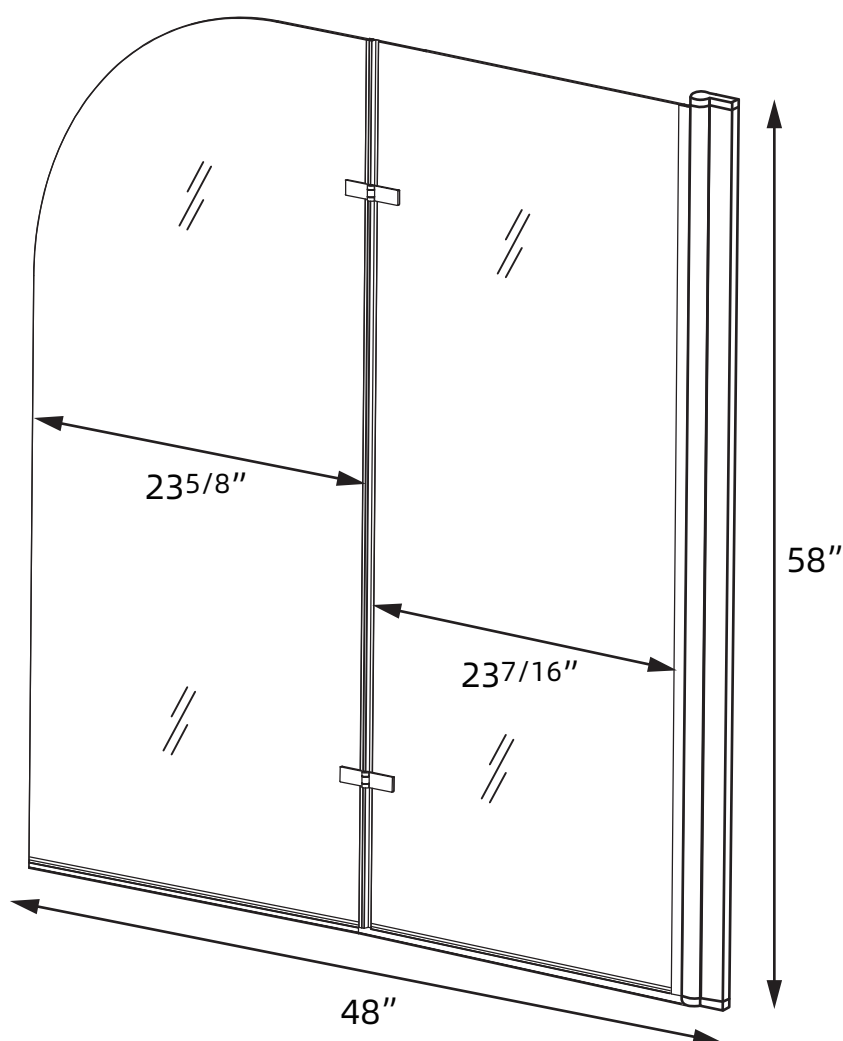

SIZE DETAILS

SHOWER DOOR

KINDLY ATTENTION: To ensure a perfect installation, please measure the actual shower door size for the opening and mark the enclosure accordingly. Do not prepare the opening until you have received the shower door. Because the shower door dimensions may vary by up to 1 1/4 inch due to the manufacturing process.