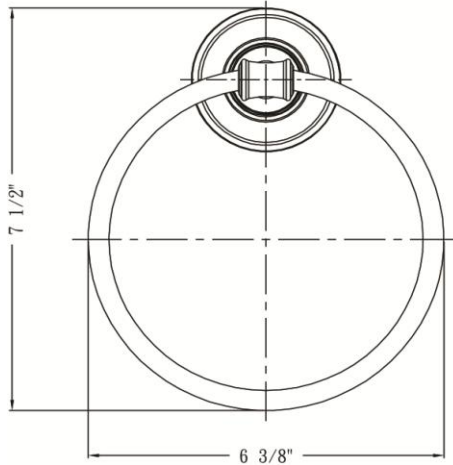

TECHNICAL DATA

#BA38 Series Towel Ring  
EDGERTON COLLECTION

**EAZEE Mount System**  
: Direct screw mounting  
(no Set-screw needed)

Specifications :

- \* Towel Ring ~ Material : Steel
  - ~ Finish : Chrome / SN / ORB - by Electro-plating
  - ~ Ring Dia. : 6 3/8"
- \* Mounting Bracket ~ Material : Zinc alloy
  - ~ Finish : Chrome / SN / ORB - by Electro-plating
- \* Flange Cover ~ #SS304
- \* Mount plate ~ Strong Strength Plastic
- \* Mounting Hardware Included
  - : #10 x 1" Panhead Zinc-plated Steel Mounting Screws x 2 pcs
  - : Plastic anchor x 2 pcs