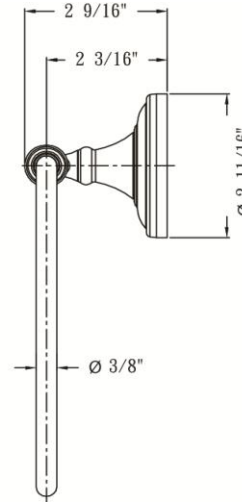

TECHNICAL DATA

#BA38 Series Towel Ring  
EDGERTON COLLECTION

**EAZEE Mount System**  
: Direct screw mounting  
(no Set-screw needed)

Specifications :

- \* Towel Ring ~ Material : Steel
  - ~ Finish : Chrome / SN / ORB - by Electro-plating
  - ~ Ring Dia. : 6 3/8"
- \* Mounting Bracket ~ Material : Zinc alloy
  - ~ Finish : Chrome / SN / ORB - by Electro-plating
- \* Flange Cover ~ #SS304
- \* Mount plate ~ Strong Strength Plastic
- \* Mounting Hardware Included
  - : #10 x 1" Panhead Zinc-plated Steel Mounting Screws x 2 pcs
  - : Plastic anchor x 2 pcs