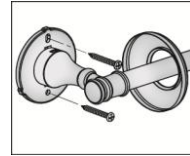

TECHNICAL DATA

#BA38 Series Towel Ring  
EDGERTON COLLECTION

**EAZEE Mount System**  
: Direct screw mounting  
(no Set-screw needed)

Specifications :

- \* Towel Ring ~ Material : Steel
  - ~ Finish : Chrome / SN / ORB - by Electro-plating
  - ~ Ring Dia. : 6 3/8"
- \* Mounting Bracket ~ Material : Zinc alloy
  - ~ Finish : Chrome / SN / ORB - by Electro-plating
- \* Flange Cover ~ #SS304
- \* Mount plate ~ Strong Strength Plastic
- \* Mounting Hardware Included
  - : #10 x 1" Panhead Zinc-plated Steel Mounting Screws x 2 pcs
  - : Plastic anchor x 2 pcs