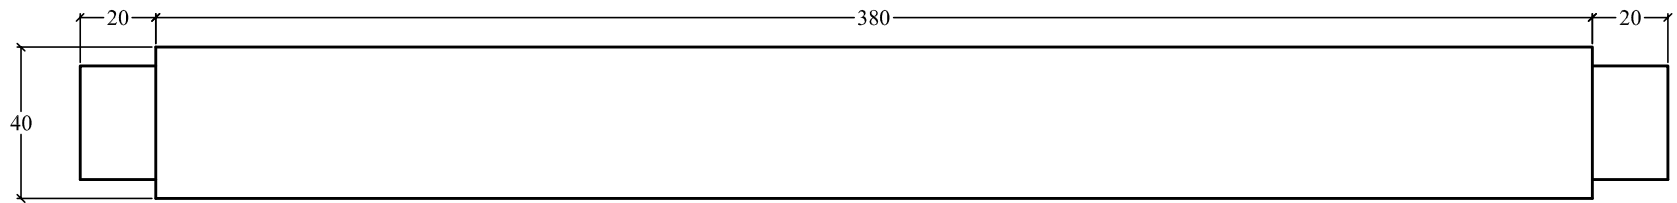

60

0.01680

Product Name: armchair			
Detail:			
Dimension:			
Drawing Code:	Drawn by: lhung	Checked by:	Material:
Update:	Designed by:	Scale: 1 / 7	Sheet Number:

Product Name: 4ft bench			
Detail:			
Dimension:			
Drawing Code:	Drawn by: lhhung	Checked by:	Material:
Update:	Designed by:	Scale: 1 / 11	Sheet Number:

Chú ý : các cạnh của chi tiết bo R2

Product Name: armchair			
Detail:			
Dimension:			
Drawing Code:	Drawn by: lhhung	Checked by:	Material:
Update:	Designed by:	Scale: 1 / 3	Sheet Number:

Product Name: armchair

Detail:

Dimension:

Drawing Code:	Drawn by: lhung	Checked by:	Material:
Update:	Designed by:	Scale: 1 / 4	Sheet Number:

Chú ý : các cạnh của chi tiết bo R2

Product Name: armchair			
Detail:			
Dimension:			
Drawing Code:	Drawn by: lhung	Checked by:	Material:
Update:	Designed by:	Scale: 1/2	Sheet Number:

Chú ý : các cạnh của chi tiết bo R2

Chú ý : các cạnh của chi tiết bo R2

Product Name: armchair			
Detail:			
Dimension:			
Drawing Code:	Drawn by: lhhung	Checked by:	Material:
Update:	Designed by:	Scale: 1 / 6	Sheet Number: