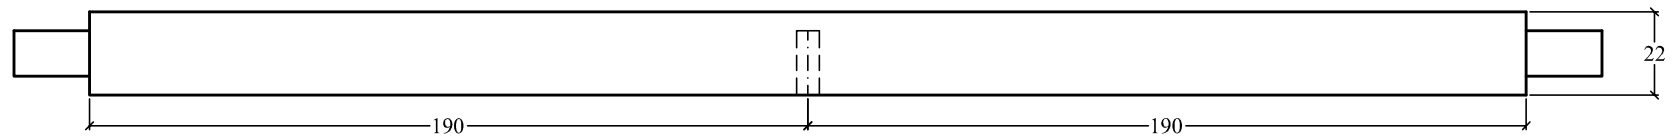

60

0.01680

Product Name: armchair			
Detail:			
Dimension:			
Drawing Code:	Drawn by: lhung	Checked by:	Material:
Update:	Designed by:	Scale: 1 / 7	Sheet Number:

Product Name: 4ft bench			
Detail:			
Dimension:			
Drawing Code:	Drawn by: lhhung	Checked by:	Material:
Update:	Designed by:	Scale: 1 / 11	Sheet Number:

Chú ý : các cạnh của chi tiết bo R2

Product Name: armchair			
Detail:			
Dimension:			
Drawing Code:	Drawn by: lhhung	Checked by:	Material:
Update:	Designed by:	Scale: 1 / 3	Sheet Number:

Product Name: armchair

Detail:

Dimension:

Drawing Code:	Drawn by: lhung	Checked by:	Material:
Update:	Designed by:	Scale: 1 / 4	Sheet Number:

Chú ý : các cạnh của chi tiết bo R2

Product Name: armchair			
Detail:			
Dimension:			
Drawing Code:	Drawn by: lhung	Checked by:	Material:
Update:	Designed by:	Scale: 1/2	Sheet Number:

Chú ý : các cạnh của chi tiết bo R2

Chú ý : các cạnh của chi tiết bo R2

Product Name: armchair			
Detail:			
Dimension:			
Drawing Code:	Drawn by: lhhung	Checked by:	Material:
Update:	Designed by:	Scale: 1 / 6	Sheet Number: