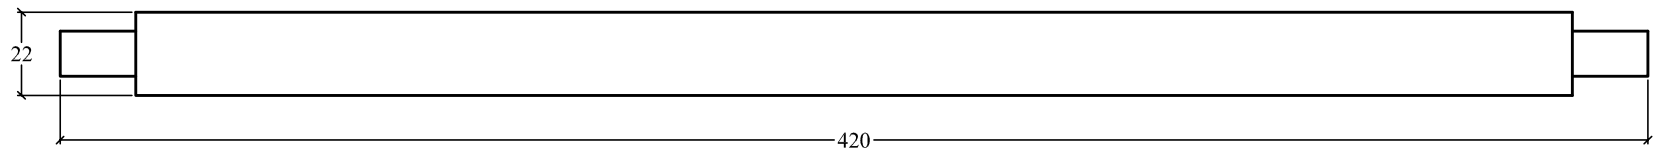

60

0.01680

Product Name: armchair			
Detail:			
Dimension:			
Drawing Code:	Drawn by: lhung	Checked by:	Material:
Update:	Designed by:	Scale: 1 / 7	Sheet Number:

Product Name: 4ft bench			
Detail:			
Dimension:			
Drawing Code:	Drawn by: lhhung	Checked by:	Material:
Update:	Designed by:	Scale: 1 / 11	Sheet Number:

Chú ý : các cạnh của chi tiết bo R2

Product Name: armchair			
Detail:			
Dimension:			
Drawing Code:	Drawn by: lhhung	Checked by:	Material:
Update:	Designed by:	Scale: 1 / 3	Sheet Number:

Product Name: armchair

Detail:

Dimension:

Drawing Code:	Drawn by: lhung	Checked by:	Material:
Update:	Designed by:	Scale: 1 / 4	Sheet Number:

Chú ý : các cạnh của chi tiết bo R2

Product Name: armchair			
Detail:			
Dimension:			
Drawing Code:	Drawn by: lhung	Checked by:	Material:
Update:	Designed by:	Scale: 1/2	Sheet Number:

Chú ý : các cạnh của chi tiết bo R2

Chú ý : các cạnh của chi tiết bo R2

Product Name: armchair			
Detail:			
Dimension:			
Drawing Code:	Drawn by: lhhung	Checked by:	Material:
Update:	Designed by:	Scale: 1 / 6	Sheet Number: