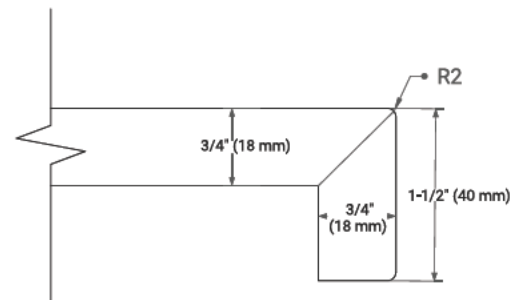

36" RIGHT OFFSET CABINET

BASE CABINET DIMENSIONS

36" W x 21.5" D x 33.5" H

FEATURES

- Solid wood frame & plywood panels
- Dovetail drawers and joints
- Soft closing doors & drawers

HARDWARE FINISHES

Brushed Nickel Satin Brass Matte Black Polished Chrome

AVAILABLE COLORS

White Grey

FRONT VIEW

SIDE VIEW

PLAN VIEW

36" RIGHT RECTANGLE SINK COUNTERTOP WITH 1.5 IN. THICKNESS

OVERALL DIMENSIONS

36.25" W x 22" D x 1.5" H

COUNTERTOP OPTIONS

Carrara White Quartz

FEATURES

- Solid countertop with mitered edges & seams
- Undermount white rectangular sink
- Pre-drilled for 8" widespread faucet

INCLUDED

- Countertop
- Matching Backsplash
- Rectangle Sink

COUNTERTOP PLAN VIEW

EDGE SIDE VIEW

THREE DIMENSIONAL COUNTERTOP VIEW