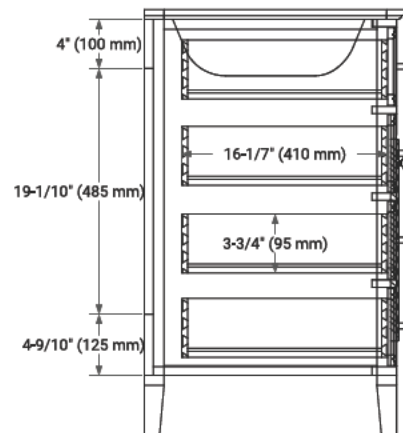

36" RIGHT OFFSET CABINET

BASE CABINET DIMENSIONS

36" W x 21.5" D x 33.5" H

FEATURES

- Solid wood frame & plywood panels
- Dovetail drawers and joints
- Soft closing doors & drawers

HARDWARE FINISHES

Brushed Nickel Satin Brass Matte Black Polished Chrome

AVAILABLE COLORS

White Grey

FRONT VIEW

SIDE VIEW

PLAN VIEW

36" RIGHT RECTANGLE SINK COUNTERTOP WITH 1.5 IN. THICKNESS

OVERALL DIMENSIONS

36.25" W x 22" D x 1.5" H

COUNTERTOP OPTIONS

Carrara White Quartz

FEATURES

- Solid countertop with mitered edges & seams
- Undermount white rectangular sink
- Pre-drilled for 8" widespread faucet

INCLUDED

- Countertop
- Matching Backsplash
- Rectangle Sink

COUNTERTOP PLAN VIEW

EDGE SIDE VIEW

THREE DIMENSIONAL COUNTERTOP VIEW