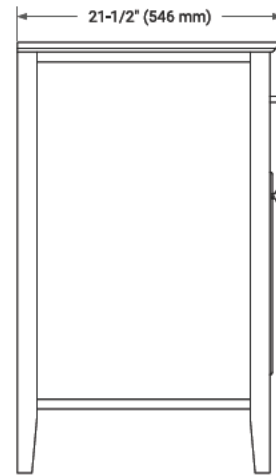

36" RIGHT OFFSET CABINET

BASE CABINET DIMENSIONS

36" W x 21.5" D x 33.5" H

FEATURES

- Solid wood frame & plywood panels
- Dovetail drawers and joints
- Soft closing doors & drawers

HARDWARE FINISHES

Brushed Nickel Satin Brass Matte Black Polished Chrome

AVAILABLE COLORS

White Grey

FRONT VIEW

SIDE VIEW

PLAN VIEW

36" RIGHT RECTANGLE SINK COUNTERTOP WITH 1.5 IN. THICKNESS

OVERALL DIMENSIONS

36.25" W x 22" D x 1.5" H

COUNTERTOP OPTIONS

Carrara White Quartz

FEATURES

- Solid countertop with mitered edges & seams
- Undermount white rectangular sink
- Pre-drilled for 8" widespread faucet

INCLUDED

- Countertop
- Matching Backsplash
- Rectangle Sink

COUNTERTOP PLAN VIEW

EDGE SIDE VIEW

THREE DIMENSIONAL COUNTERTOP VIEW