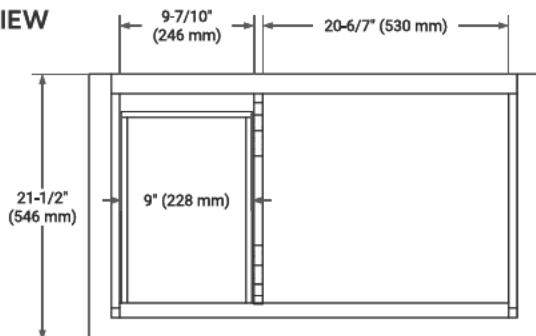

36" RIGHT OFFSET CABINET

BASE CABINET DIMENSIONS

36" W x 21.5" D x 33.5" H

FEATURES

- Solid wood frame & plywood panels
- Dovetail drawers and joints
- Soft closing doors & drawers

HARDWARE FINISHES

Brushed Nickel Satin Brass Matte Black Polished Chrome

AVAILABLE COLORS

White Grey

FRONT VIEW

SIDE VIEW

PLAN VIEW

36" RIGHT RECTANGLE SINK COUNTERTOP WITH 1.5 IN. THICKNESS

OVERALL DIMENSIONS

36.25" W x 22" D x 1.5" H

COUNTERTOP OPTIONS

Carrara White Quartz

FEATURES

- Solid countertop with mitered edges & seams
- Undermount white rectangular sink
- Pre-drilled for 8" widespread faucet

INCLUDED

- Countertop
- Matching Backsplash
- Rectangle Sink

COUNTERTOP PLAN VIEW

EDGE SIDE VIEW

THREE DIMENSIONAL COUNTERTOP VIEW