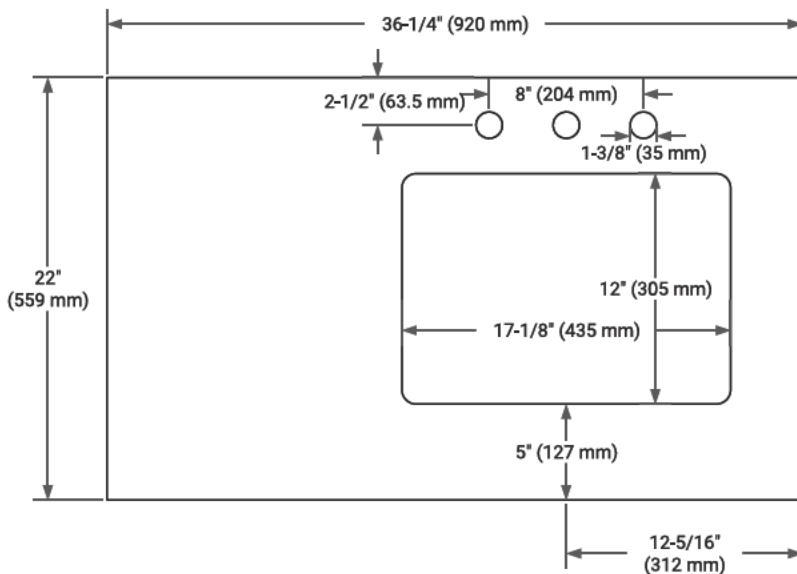

36" RIGHT OFFSET CABINET

BASE CABINET DIMENSIONS

36" W x 21.5" D x 33.5" H

FEATURES

- Solid wood frame & plywood panels
- Dovetail drawers and joints
- Soft closing doors & drawers

HARDWARE FINISHES

Brushed Nickel Satin Brass Matte Black Polished Chrome

AVAILABLE COLORS

White Grey

FRONT VIEW

SIDE VIEW

PLAN VIEW

36" RIGHT RECTANGLE SINK COUNTERTOP WITH 1.5 IN. THICKNESS

OVERALL DIMENSIONS

36.25" W x 22" D x 1.5" H

COUNTERTOP OPTIONS

Carrara White Quartz

FEATURES

- Solid countertop with mitered edges & seams
- Undermount white rectangular sink
- Pre-drilled for 8" widespread faucet

INCLUDED

- Countertop
- Matching Backsplash
- Rectangle Sink

COUNTERTOP PLAN VIEW

EDGE SIDE VIEW

THREE DIMENSIONAL COUNTERTOP VIEW