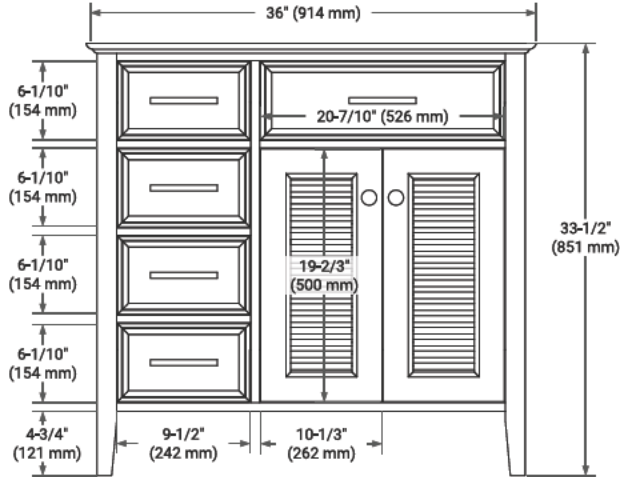

36" RIGHT OFFSET CABINET

BASE CABINET DIMENSIONS

36" W x 21.5" D x 33.5" H

FEATURES

- Solid wood frame & plywood panels
- Dovetail drawers and joints
- Soft closing doors & drawers

HARDWARE FINISHES

Brushed Nickel Satin Brass Matte Black Polished Chrome

AVAILABLE COLORS

White Grey

FRONT VIEW

SIDE VIEW

PLAN VIEW

36" RIGHT RECTANGLE SINK COUNTERTOP WITH 1.5 IN. THICKNESS

OVERALL DIMENSIONS

36.25" W x 22" D x 1.5" H

COUNTERTOP OPTIONS

Carrara White Quartz

FEATURES

- Solid countertop with mitered edges & seams
- Undermount white rectangular sink
- Pre-drilled for 8" widespread faucet

INCLUDED

- Countertop
- Matching Backsplash
- Rectangle Sink

COUNTERTOP PLAN VIEW

EDGE SIDE VIEW

THREE DIMENSIONAL COUNTERTOP VIEW