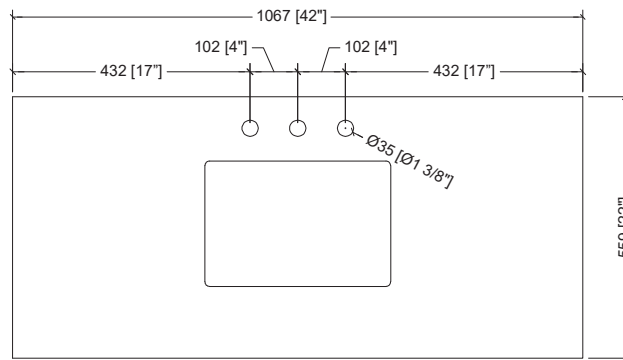

Highbury

FURNISHINGS

NEW FARMHOUSE VANITIES 42" SINGLE VANITY

Measures: millimeter [inch]

DIMENSIONS/DIMENSIONES

Installation Manual

- Carefully read the instructions before starting the installation.
- This vanity should be installed by an experienced plumber.
- Drain pipe and drain trap are not supplied. Connect to an existing drain pipe.

Manuel d'installation

- Lire attentivement ces instructions avant de débiter l'installation
- Cette vanité devrait être installée par un plombier professionnel.
- Drain et trappe non fournis. Connecter à un drain existant.