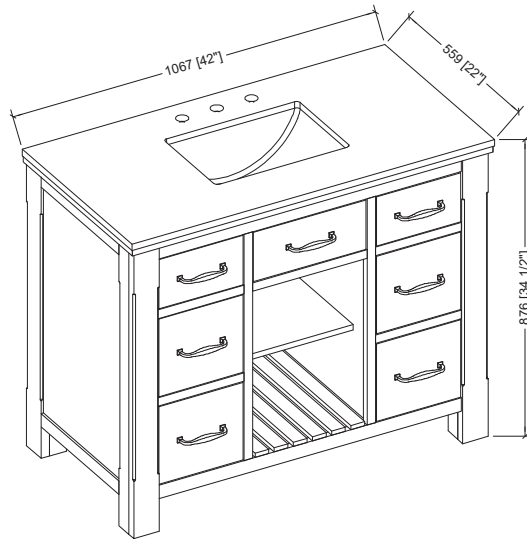

Highbury

FURNISHINGS

NEW FARMHOUSE VANITIES 42" SINGLE VANITY

Measures: millimeter [inch]

DIMENSIONS/DIMENSIONES

Installation Manual

- Carefully read the instructions before starting the installation.
- This vanity should be installed by an experienced plumber.
- Drain pipe and drain trap are not supplied. Connect to an existing drain pipe.

WARNING: The Vanity must be securely fastened to the wall to prevent the possibility of tip over.
Ce meuble se salle de bains a lavabo encastré doit être solidement fixé au mur pour éviter qu'il ne bascule.
TenganCuidado asegurense que este mueble de baño con lavabo está bien fijado a la pared para que no se caiga.