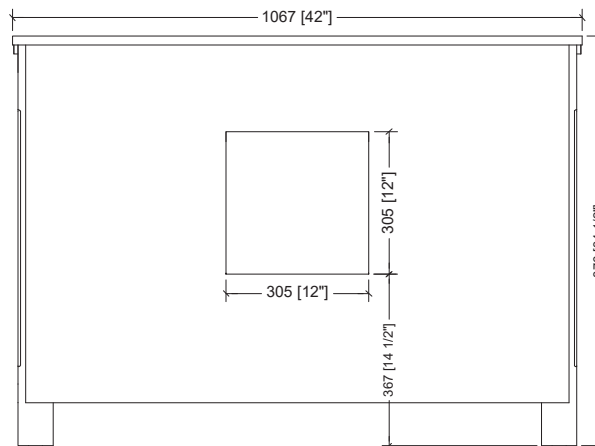

Highbury

FURNISHINGS

NEW FARMHOUSE VANITIES 42" SINGLE VANITY

Measures: millimeter [inch]

DIMENSIONS/DIMENSIONES

Installation Manual

- Carefully read the instructions before starting the installation.
- This vanity should be installed by an experienced plumber.
- Drain pipe and drain trap are not supplied. Connect to an existing drain pipe.