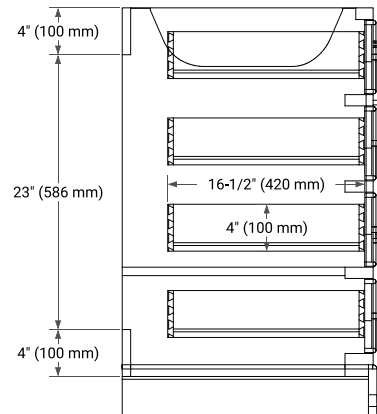

42" RIGHT OFFSET CABINET

BASE CABINET DIMENSIONS

42" W x 21.5" D x 34.5" H

FEATURES

- Solid wood frame & plywood panels
- Dovetail drawers and joints
- Soft closing doors & drawers

HARDWARE FINISHES*

Brushed Nickel Satin Brass Matte Black Polished Chrome

43" RIGHT RECTANGLE SINK COUNTERTOP WITH 1.5 IN. THICKNESS

OVERALL DIMENSIONS

43" W x 22" D x 1.5" H

COUNTERTOP OPTIONS

Carrara Marble

White Quartz

FEATURES

- Solid countertop with mitered edges & seams
- Undermount white rectangular sink
- Pre-drilled for 8" widespread faucet

INCLUDED

- Countertop
- Matching Backsplash
- Rectangle Sink

COUNTERTOP PLAN VIEW

EDGE SIDE VIEW

THREE DIMENSIONAL COUNTERTOP VIEW