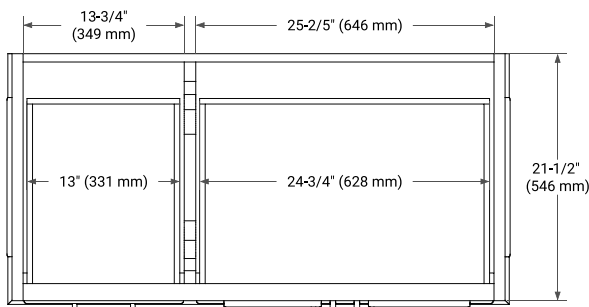

42" RIGHT OFFSET CABINET

BASE CABINET DIMENSIONS

42" W x 21.5" D x 34.5" H

FEATURES

- Solid wood frame & plywood panels
- Dovetail drawers and joints
- Soft closing doors & drawers

HARDWARE FINISHES*

Brushed Nickel Satin Brass Matte Black Polished Chrome

43" RIGHT RECTANGLE SINK COUNTERTOP WITH 1.5 IN. THICKNESS

OVERALL DIMENSIONS

43" W x 22" D x 1.5" H

COUNTERTOP OPTIONS

Carrara Marble

White Quartz

FEATURES

- Solid countertop with mitered edges & seams
- Undermount white rectangular sink
- Pre-drilled for 8" widespread faucet

INCLUDED

- Countertop
- Matching Backsplash
- Rectangle Sink

COUNTERTOP PLAN VIEW

EDGE SIDE VIEW

THREE DIMENSIONAL COUNTERTOP VIEW