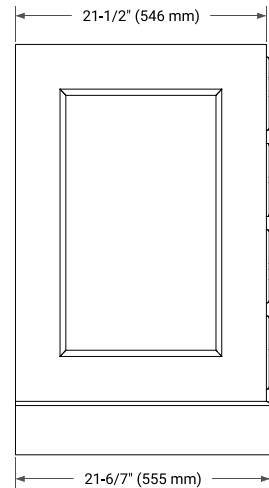

42" RIGHT OFFSET CABINET

BASE CABINET DIMENSIONS

42" W x 21.5" D x 34.5" H

FEATURES

- Solid wood frame & plywood panels
- Dovetail drawers and joints
- Soft closing doors & drawers

HARDWARE FINISHES*

Brushed Nickel   Satin Brass   Matte Black   Polished Chrome

*Hardware comes preinstalled with the illustrated option. Other finishes are available on our online store if you prefer a different one.

AVAILABLE COLORS

White   Grey   Midnight Blue

FRONT VIEW

SIDE VIEW

PLAN VIEW