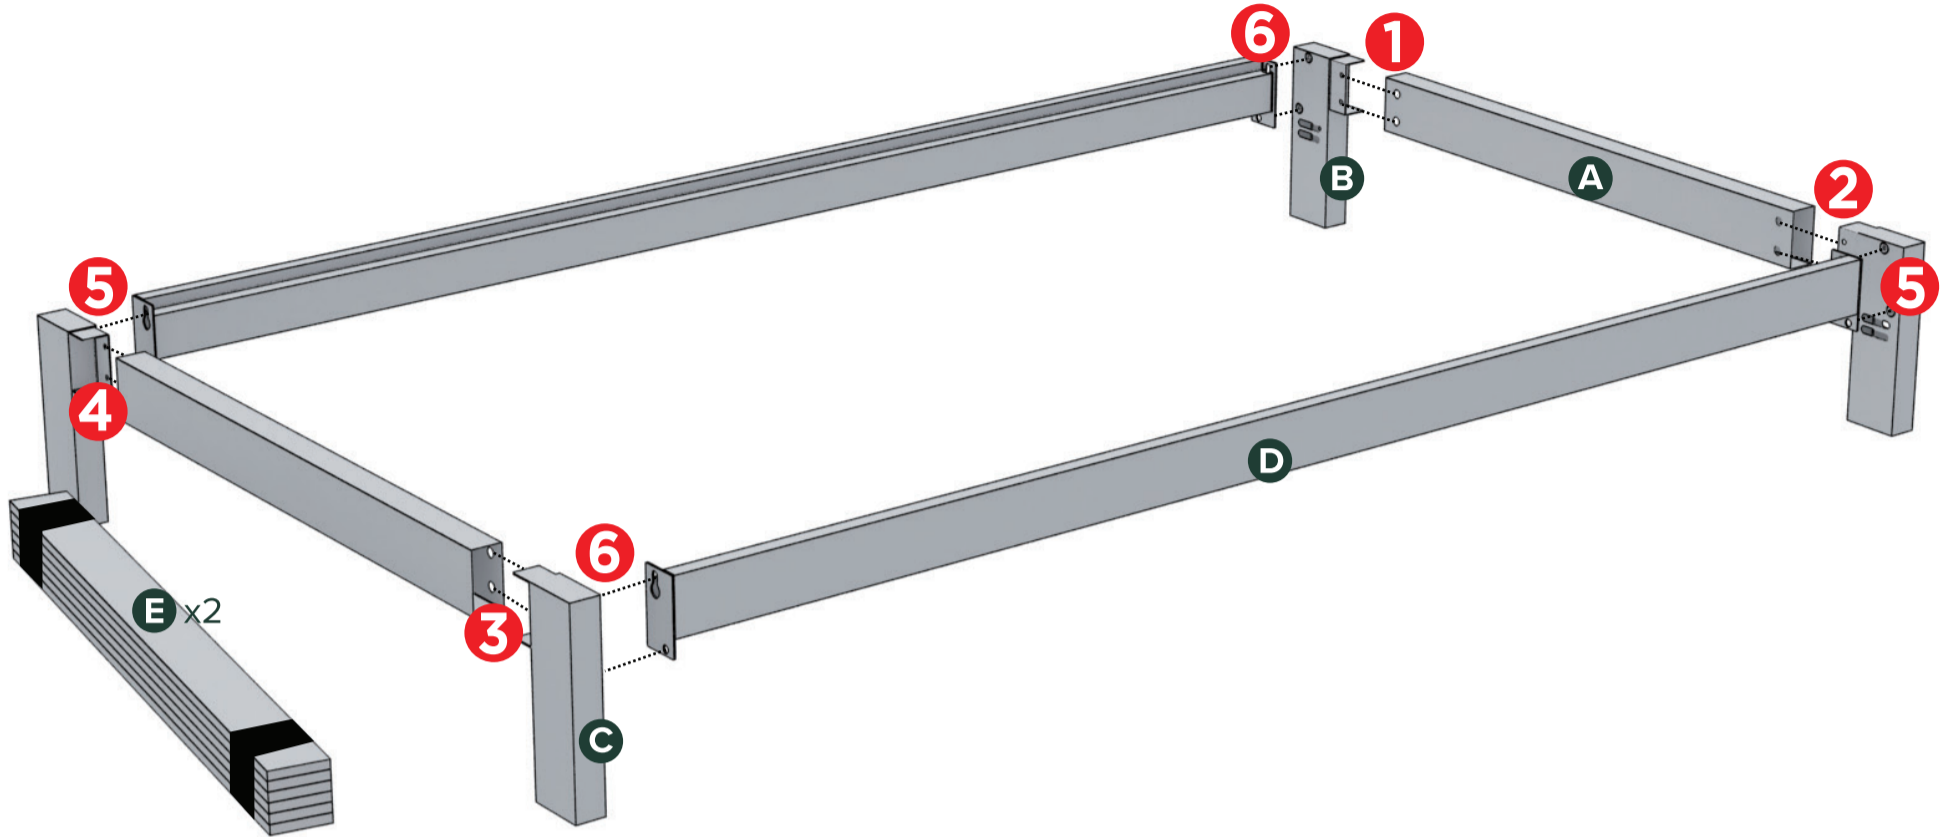

Numbering System

Easy assembly by following 1,2,3...

Metal Platform Bed

Components

Return Policy

We believe you will absolutely love your Platform Bed, but if for some reason you want to return the product, please contact us directly before you decide to return your product to the retailer. Our Customer Service organization can answer most concerns and can assist you with any questions you may have about your new product. Please contact us first by emailing

The item must be returned in good condition, in original box, with all original proof of purchase, parts and accessories, within the time frame specified by the retailer it was purchased from.

1

2

3

4

5

Please peel off the upper strip of the non-slip tape to help keep your mattress in place.