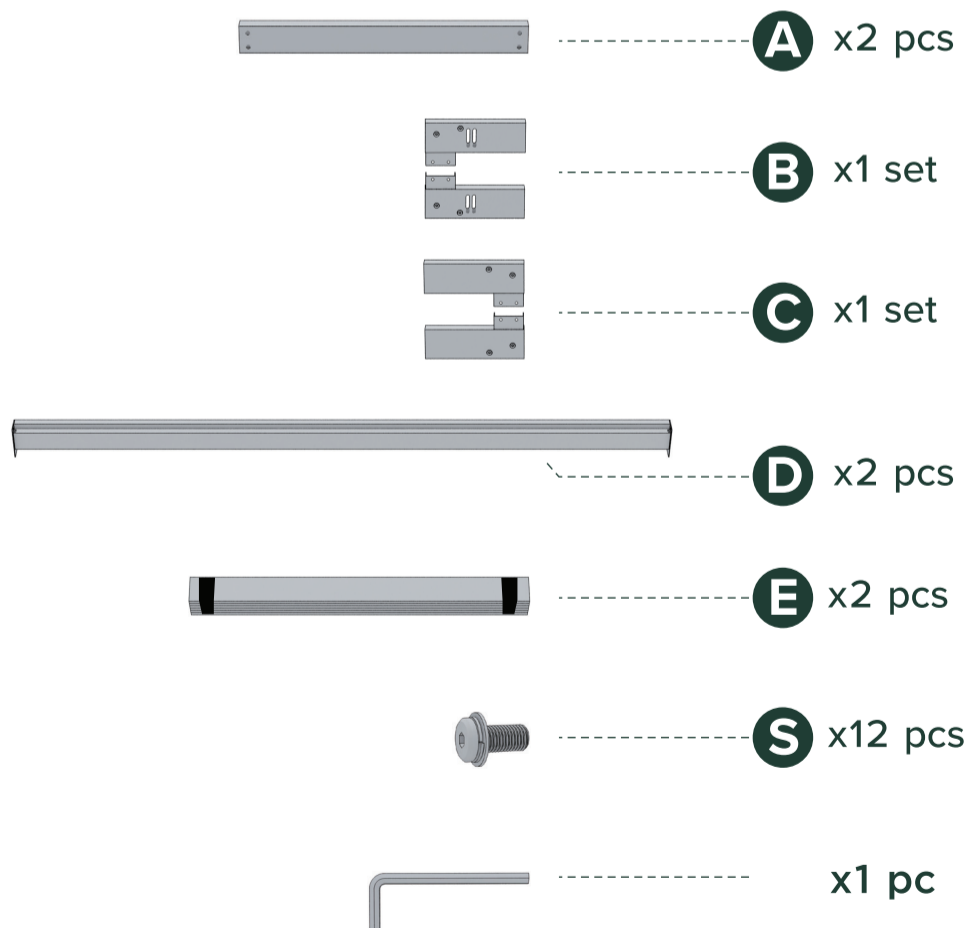

Numbering System

Easy assembly by following 1,2,3...

Metal Platform Bed

Components

Return Policy

We believe you will absolutely love your Platform Bed, but if for some reason you want to return the product, please contact us directly before you decide to return your product to the retailer. Our Customer Service organization can answer most concerns and can assist you with any questions you may have about your new product. Please contact us first by emailing

The item must be returned in good condition, in original box, with all original proof of purchase, parts and accessories, within the time frame specified by the retailer it was purchased from.

1

2

3

4

5

Please peel off the upper strip of the non-slip tape to help keep your mattress in place.