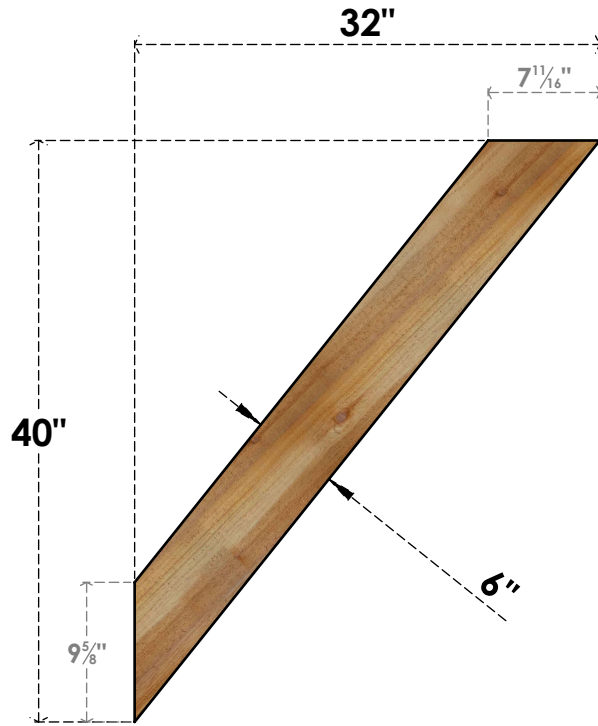

# BRC06X32X40TRA00RWR

6"W X 32"D X 40"H TRADITIONAL ROUGH SAWN BRACE, WESTERN RED CEDAR

**SIDE**

**FRONT**

**EKENA MILLWORK**  
 2300 WEST MAIN ST.  
 CLARKSVILLE, TX 75426  
 TOLL FREE: 866-607-0453  
 WWW.EKENAMILLWORK.COM