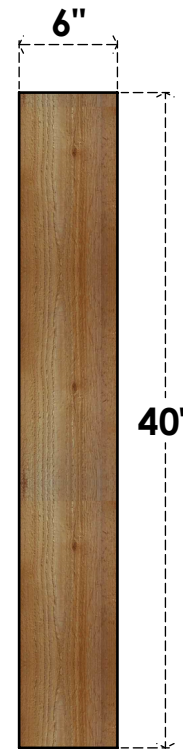

# BRC06X32X40TRA00RWR

6"W X 32"D X 40"H TRADITIONAL ROUGH SAWN BRACE, WESTERN RED CEDAR

**SIDE**

**FRONT**

**EKENA MILLWORK**  
 2300 WEST MAIN ST.  
 CLARKSVILLE, TX 75426  
 TOLL FREE: 866-607-0453  
 WWW.EKENAMILLWORK.COM

**NOTES**

1. INSTALLATION TO BE COMPLETED IN ACCORDANCE WITH MANUFACTURER'S SPECIFICATIONS.
2. DRAWING MAY NOT BE TO SCALE
3. THIS DRAWING IS INTENDED FOR DESIGN AND PLANNING PURPOSES ONLY.
4. ALL INFORMATION CONTAINED HEREIN WAS CURRENT AT THE TIME OF DEVELOPMENT BUT MUST BE REVIEWED AND APPROVED BY THE PRODUCT MANUFACTURER TO BE CONSIDERED ACCURATE.
5. PRODUCTS ARE NOT KILN DRIED. THIS ITEM IS UNIQUE AND WILL CONTAIN THE NATURAL VARIATIONS THAT THE WOOD SPECIES OFFERS. THIS MAY RESULT IN VARIATIONS UP TO 1/4"