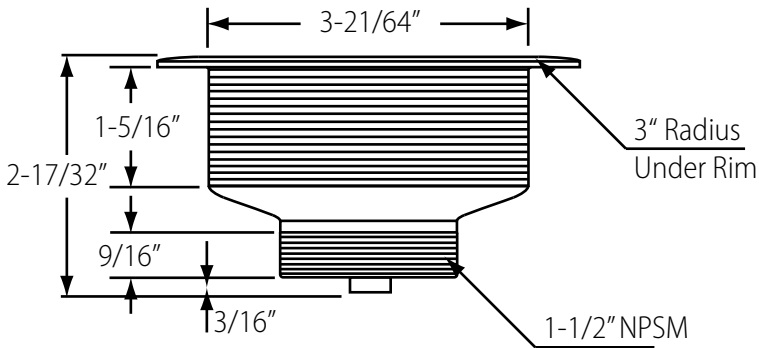

D213

4-3/8" Dia

3-1/4" Dia

WESTBRASS <small>Fine Decorative Plumbing Since 1935</small>		2429 E. Olympic Blvd. Los Angeles, CA 90021	
TITLE Wing Nut Kitchen Sink Basket Strainer			
DWG NO.	D213	DATE	3-16-2014
		REV	B
Scale	NTS	mrohlf	Sheet 1 of 1