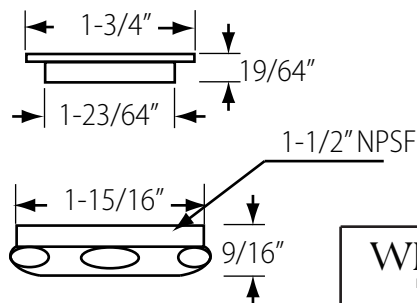

D213

4-3/8" Dia

3-1/4" Dia

WESTBRASS <small>Fine Decorative Plumbing Since 1935</small>		2429 E. Olympic Blvd. Los Angeles, CA 90021	
TITLE Wing Nut Kitchen Sink Basket Strainer			
DWG NO.	D213	DATE	3-16-2014
		REV	B
Scale	NTS	mrohlf	Sheet 1 of 1