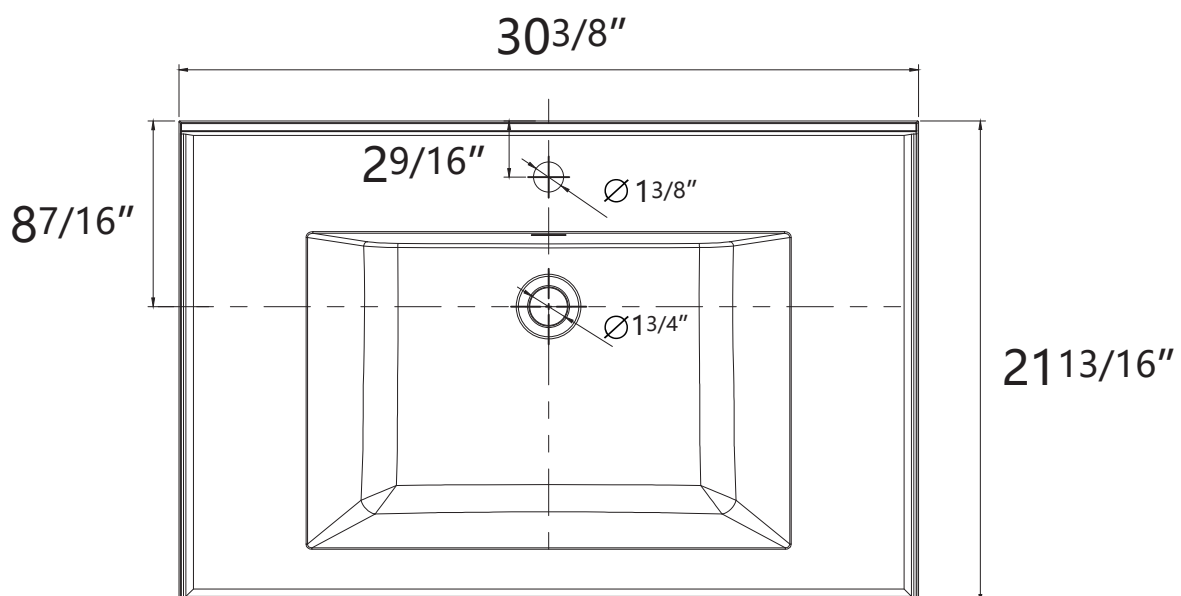

ASSEMBLY INSTRUCTIONS

BATHROOM VANITY TOP

support@trendytotesinc.com
213 675 2021

PRODUCT
INSTRUCTION
VIDEO

MODEL NB 30"

NOTE: Any size of the vanity's installation steps are the same.

INSTALLATION STEPS

1. Prepare the Vanity: Make sure the vanity is in place and securely attached to the wall.

2. Seal the Edges: To prevent water damage and ensure a clean finish, apply a bead of silicone caulk along the edges where the countertop meets the vanity.

(For Example)

3. Attach the Countertop: Secure the solid surface countertop on the vanity.