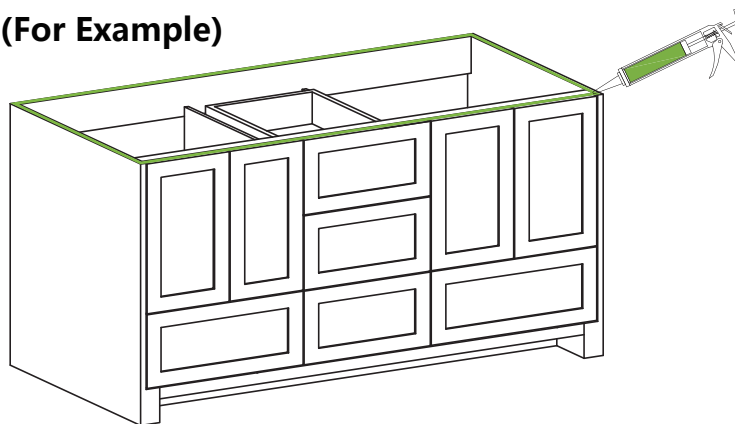

ASSEMBLY INSTRUCTIONS

BATHROOM VANITY TOP

support@trendytotesinc.com
213 675 2021

PRODUCT
INSTRUCTION
VIDEO

MODEL NB 30"

NOTE: Any size of the vanity's installation steps are the same.

INSTALLATION STEPS

1. Prepare the Vanity: Make sure the vanity is in place and securely attached to the wall.

2. Seal the Edges: To prevent water damage and ensure a clean finish, apply a bead of silicone caulk along the edges where the countertop meets the vanity.

(For Example)

3. Attach the Countertop: Secure the solid surface countertop on the vanity.