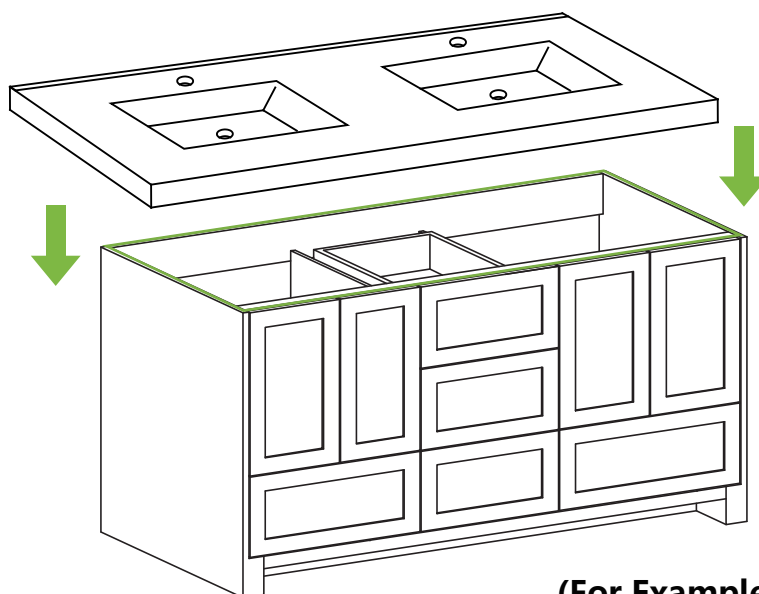

ASSEMBLY INSTRUCTIONS

BATHROOM VANITY TOP

support@trendytotesinc.com
213 675 2021

PRODUCT
INSTRUCTION
VIDEO

MODEL NB 30"

NOTE: Any size of the vanity's installation steps are the same.

INSTALLATION STEPS

1. Prepare the Vanity: Make sure the vanity is in place and securely attached to the wall.

2. Seal the Edges: To prevent water damage and ensure a clean finish, apply a bead of silicone caulk along the edges where the countertop meets the vanity.

(For Example)

3. Attach the Countertop: Secure the solid surface countertop on the vanity.