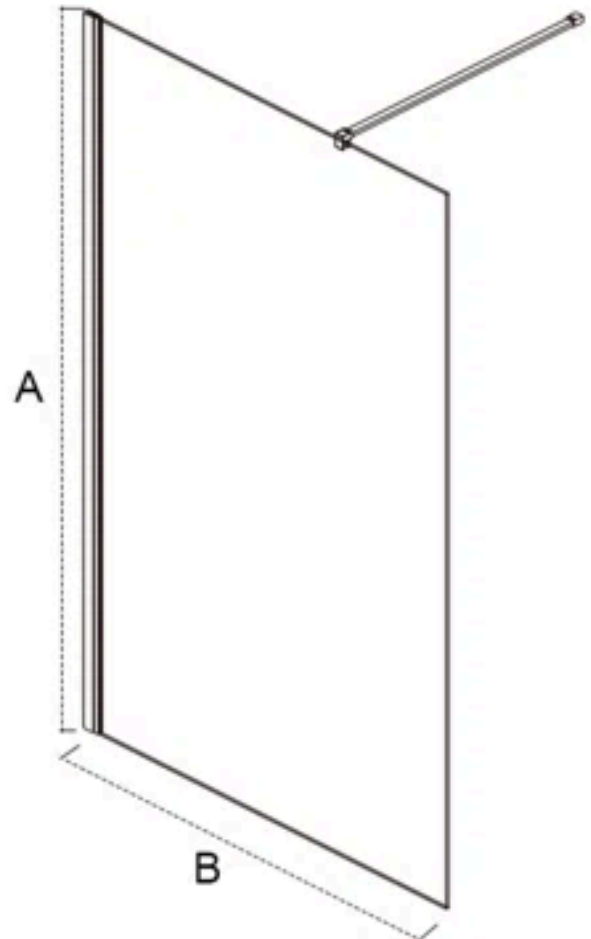

ELEGANT

SHOWER DOORS

- ✓ Unrivaled Quality
- ✓ Certified clear glass
- ✓ Easy to install
- ✓ Worry-Free Warranty

Model	A(Door Height)	B(Door Width)	Adjustment Width
UWR32-CO	74"	32"	31.4-32"

At ELEGANT, we believe in our products(shower door or shower enclosure).
That's why we back them all with 2 year warranty.