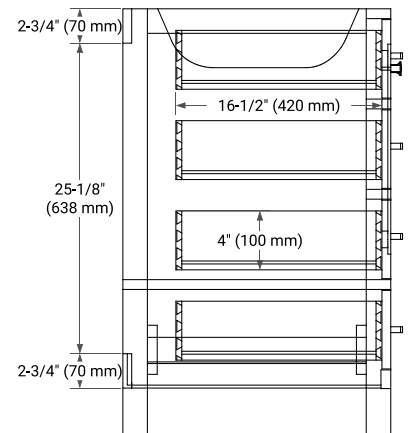

72" DOUBLE SINK BASE CABINET

BASE CABINET DIMENSIONS

72" W x 21.5" D x 34.5" H

FEATURES

- Solid wood frame & plywood panels
- Dovetail drawers and joints
- Soft closing doors & drawers

HARDWARE FINISHES*

Brushed Nickel Satin Brass Matte Black Polished Chrome

PLAN VIEW

73" DOUBLE OVAL SINK COUNTERTOP WITH 1.5 IN. THICKNESS

OVERALL DIMENSIONS

73" W x 22" D x 1.5" H

COUNTERTOP OPTIONS

Carrara Marble

White Quartz

FEATURES

- Solid countertop with mitered edges & seams
- Undermount white oval sink
- Pre-drilled for 8" widespread faucet

INCLUDED

- Countertop
- Matching Backsplash
- Oval Sinks

COUNTERTOP PLAN VIEW

EDGE SIDE VIEW

THREE DIMENSIONAL COUNTERTOP VIEW