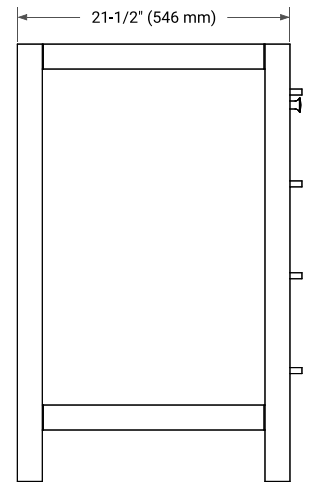

72" DOUBLE SINK BASE CABINET

BASE CABINET DIMENSIONS

72" W x 21.5" D x 34.5" H

FEATURES

- Solid wood frame & plywood panels
- Dovetail drawers and joints
- Soft closing doors & drawers

HARDWARE FINISHES*

Brushed Nickel Satin Brass Matte Black Polished Chrome

PLAN VIEW

73" DOUBLE OVAL SINK COUNTERTOP WITH 1.5 IN. THICKNESS

OVERALL DIMENSIONS

73" W x 22" D x 1.5" H

COUNTERTOP OPTIONS

Carrara Marble

White Quartz

FEATURES

- Solid countertop with mitered edges & seams
- Undermount white oval sink
- Pre-drilled for 8" widespread faucet

INCLUDED

- Countertop
- Matching Backsplash
- Oval Sinks

COUNTERTOP PLAN VIEW

EDGE SIDE VIEW

THREE DIMENSIONAL COUNTERTOP VIEW