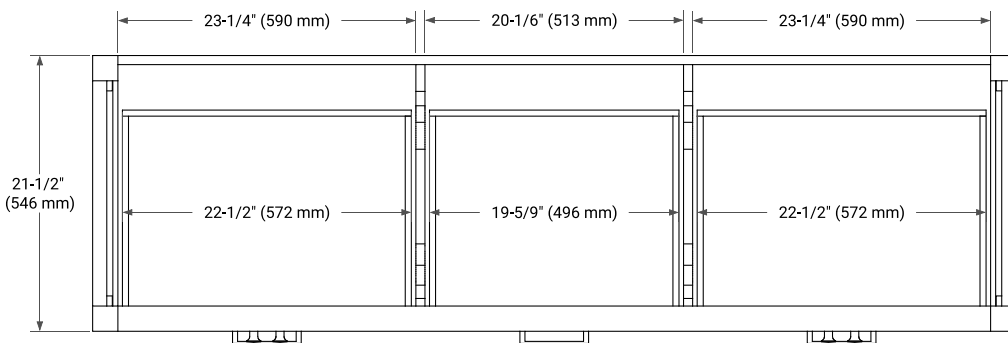

72" DOUBLE SINK BASE CABINET

BASE CABINET DIMENSIONS

72" W x 21.5" D x 34.5" H

FEATURES

- Solid wood frame & plywood panels
- Dovetail drawers and joints
- Soft closing doors & drawers

HARDWARE FINISHES*

Brushed Nickel Satin Brass Matte Black Polished Chrome

PLAN VIEW

73" DOUBLE OVAL SINK COUNTERTOP WITH 1.5 IN. THICKNESS

OVERALL DIMENSIONS

73" W x 22" D x 1.5" H

COUNTERTOP OPTIONS

Carrara Marble

White Quartz

FEATURES

- Solid countertop with mitered edges & seams
- Undermount white oval sink
- Pre-drilled for 8" widespread faucet

INCLUDED

- Countertop
- Matching Backsplash
- Oval Sinks

COUNTERTOP PLAN VIEW

EDGE SIDE VIEW

THREE DIMENSIONAL COUNTERTOP VIEW