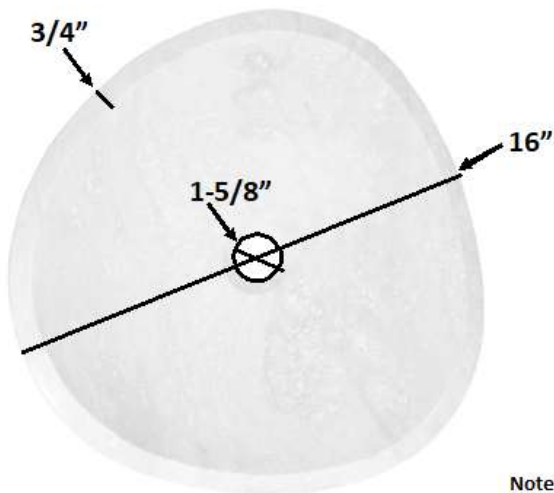

Warranty

Limited 1 Year Warranty: See website for details
www.EdenBath.com/TermsPolicies.asp

Note: Sinks are in a freeform shape with 3 peaks and will not be exactly as pictured