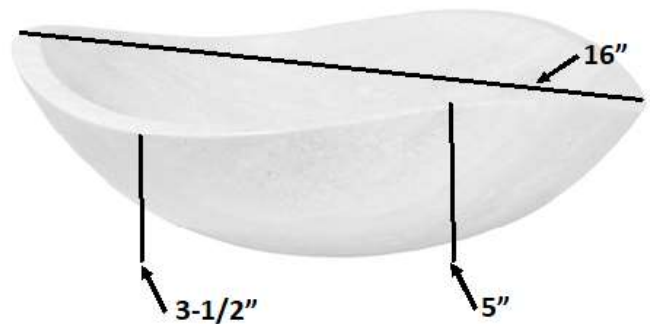

Warranty

Limited 1 Year Warranty: See website for details
www.EdenBath.com/TermsPolicies.asp

Note: Sinks are in a freeform shape with 3 peaks and will not be exactly as pictured