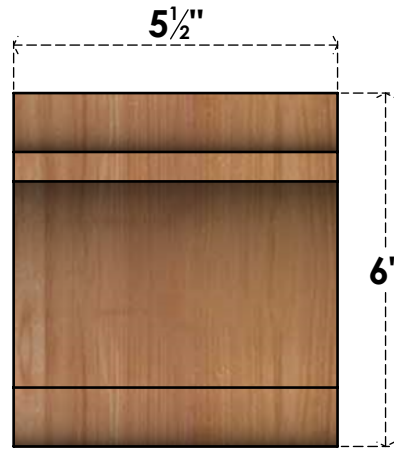

BRC06X06X06OLY00SWR

5 1/2"W X 6"D X 6"H OLYMPIC SMOOTH BRACE, WESTERN RED CEDAR

SIDE

FRONT

EKENA MILLWORK
 2300 WEST MAIN ST.
 CLARKSVILLE, TX 75426
 TOLL FREE: 866-607-0453
 WWW.EKENAMILLWORK.COM

NOTES

1. INSTALLATION TO BE COMPLETED IN ACCORDANCE WITH MANUFACTURER'S SPECIFICATIONS.
2. DRAWING MAY NOT BE TO SCALE
3. THIS DRAWING IS INTENDED FOR DESIGN AND PLANNING PURPOSES ONLY.
4. ALL INFORMATION CONTAINED HEREIN WAS CURRENT AT THE TIME OF DEVELOPMENT BUT MUST BE REVIEWED AND APPROVED BY THE PRODUCT MANUFACTURER TO BE CONSIDERED ACCURATE.
5. PRODUCTS ARE NOT KILN DRIED. THIS ITEM IS UNIQUE AND WILL CONTAIN THE NATURAL VARIATIONS THAT THE WOOD SPECIES OFFERS. THIS MAY RESULT IN VARIATIONS UP TO 1/4"