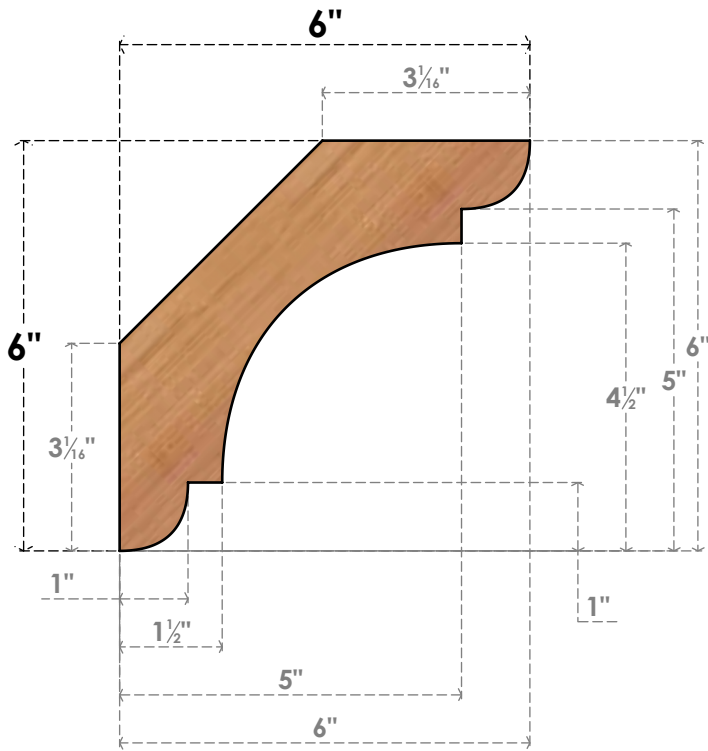

BRC06X06X06OLY00SWR

5 1/2"W X 6"D X 6"H OLYMPIC SMOOTH BRACE, WESTERN RED CEDAR

SIDE

FRONT

EKENA MILLWORK
 2300 WEST MAIN ST.
 CLARKSVILLE, TX 75426
 TOLL FREE: 866-607-0453
 WWW.EKENAMILLWORK.COM

NOTES

1. INSTALLATION TO BE COMPLETED IN ACCORDANCE WITH MANUFACTURER'S SPECIFICATIONS.
2. DRAWING MAY NOT BE TO SCALE
3. THIS DRAWING IS INTENDED FOR DESIGN AND PLANNING PURPOSES ONLY.
4. ALL INFORMATION CONTAINED HEREIN WAS CURRENT AT THE TIME OF DEVELOPMENT BUT MUST BE REVIEWED AND APPROVED BY THE PRODUCT MANUFACTURER TO BE CONSIDERED ACCURATE.
5. PRODUCTS ARE NOT KILN DRIED. THIS ITEM IS UNIQUE AND WILL CONTAIN THE NATURAL VARIATIONS THAT THE WOOD SPECIES OFFERS. THIS MAY RESULT IN VARIATIONS UP TO 1/4"