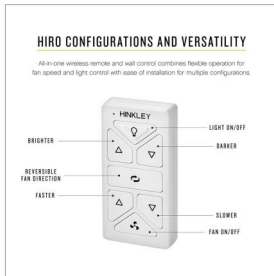

# HIRO CONTROL W/WIFI 60IN CROFT

980018FWH-0406

HIRO CONTROL CROFT 60"

DETAILS	
FINISH:	White
MATERIAL:	Composite
DIMMABLE:	DOES NOT APPLY

DIMENSIONS	
WIDTH:	2.8"
HEIGHT:	4.5"

MOUNTING	
LEAD WIRE:	1 X 6"

SHIPPING	
CARTON LENGTH:	4.8
CARTON WIDTH:	2.8
CARTON HEIGHT:	6

## PRODUCT DETAILS:

- Dry Rated; Suitable for indoor living spaces only
- Includes a WiFi-compatible receiver
- Control your fan's power, light, speed, direction, and so much more from the Hinkley Home Automation app
- Accessory controls are available that are compatible with your home's WiFi network
- High quality composite resists rust, corrosion, and fading – ideal for harsh weather conditions
- Compatible with smart home networks, including Amazon Alexa and Google Home
- Configures for use as a wall-mount control or handheld remote
- Secures to a flat wall or a single/multiple gang switch box; Nestles within a standard decorative opening face plate