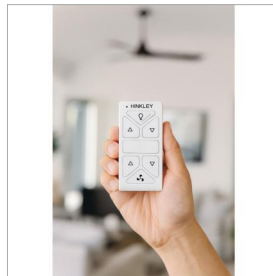

# HIRO CONTROL W/WIFI 60IN CROFT

980018FWH-0406

HIRO CONTROL CROFT 60"

DETAILS	
FINISH:	White
MATERIAL:	Composite
DIMMABLE:	DOES NOT APPLY

DIMENSIONS	
WIDTH:	2.8"
HEIGHT:	4.5"

MOUNTING	
LEAD WIRE:	1 X 6"

SHIPPING	
CARTON LENGTH:	4.8
CARTON WIDTH:	2.8
CARTON HEIGHT:	6

## PRODUCT DETAILS:

- Dry Rated; Suitable for indoor living spaces only
- Includes a WiFi-compatible receiver
- Control your fan's power, light, speed, direction, and so much more from the Hinkley Home Automation app
- Accessory controls are available that are compatible with your home's WiFi network
- High quality composite resists rust, corrosion, and fading – ideal for harsh weather conditions
- Compatible with smart home networks, including Amazon Alexa and Google Home
- Configures for use as a wall-mount control or handheld remote
- Secures to a flat wall or a single/multiple gang switch box; Nestles within a standard decorative opening face plate