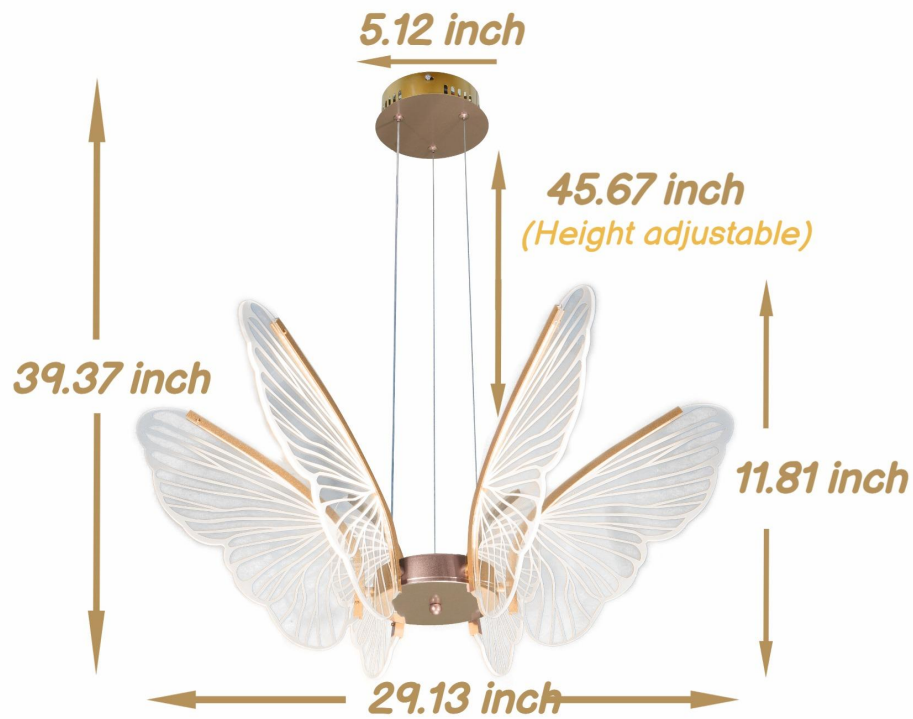

# PRODUCT DIMENSIONS

*Comes with LED light source (tri color light source)*