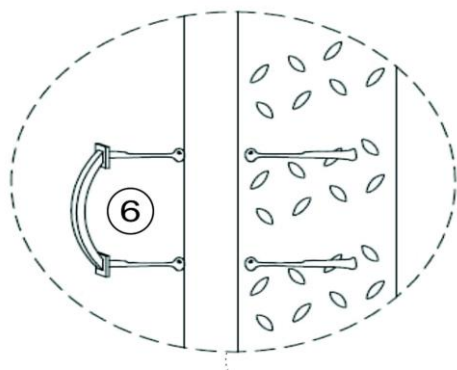

ASSEMBLY INSTRUCTION & PARTS IDENTIFICATION 48" ANT GREY CONSOLE

Thank you for purchasing this quality product. Be sure to check all packing material carefully for small parts that may have come loose inside the carton during shipment.

Parts key

No	Qty	Description	No	Qty	Description
1	2Pcs	Drawer Complete	7	3 Sets	Door Catch
2	2Sets	Knob w/ Screw for Drawer	8	6 Pcs	Door Hinge
3	2Sets	Drawer Stop	9	1 Pc	Large Shelf- (Right Side)
4	1 Pc	Right Facing Door	10	1 Pc	Small Shelf - (Left Side)
5	1 Pc	Center Door	11	4 Pcs	Floor Glide
5A	1 Pc	Left Facing Door			
6	3 Sets	Door Handle w/Screw			

Anti-tip Hardware

No	Qty	Description	No	Qty	Description
1	2Pcs	WALL ANCHOR	C	1 Pc	Plastic strap
2	2Pcs	Plastic bracket	D	2Pcs	Short Screw
			E	2Pcs	Long Screw

I

PLEASENOTE: To help prevent the possibility of tip-over, install the tip-over restraint provided.