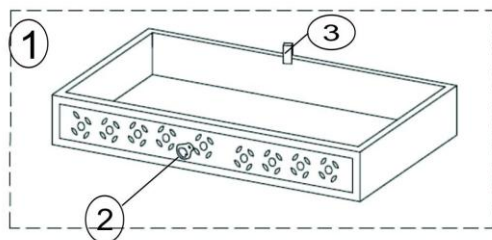

ASSEMBLY INSTRUCTION & PARTS IDENTIFICATION 48" ANT GREY CONSOLE

Thank you for purchasing this quality product. Be sure to check all packing material carefully for small parts that may have come loose inside the carton during shipment.

Parts key

No	Qty	Description	No	Qty	Description
1	2Pcs	Drawer Complete	7	3 Sets	Door Catch
2	2Sets	Knob w/ Screw for Drawer	8	6 Pcs	Door Hinge
3	2Sets	Drawer Stop	9	1 Pc	Large Shelf- (Right Side)
4	1 Pc	Right Facing Door	10	1 Pc	Small Shelf - (Left Side)
5	1 Pc	Center Door	11	4 Pcs	Floor Glide
5A	1 Pc	Left Facing Door			
6	3 Sets	Door Handle w/Screw			

Anti-tip Hardware

No	Qty	Description	No	Qty	Description
1	2Pcs	WALL ANCHOR	C	1 Pc	Plastic strap
2	2Pcs	Plastic bracket	D	2Pcs	Short Screw
			E	2Pcs	Long Screw

I

PLEASENOTE: To help prevent the possibility of tip-over, install the tip-over restraint provided.

II.