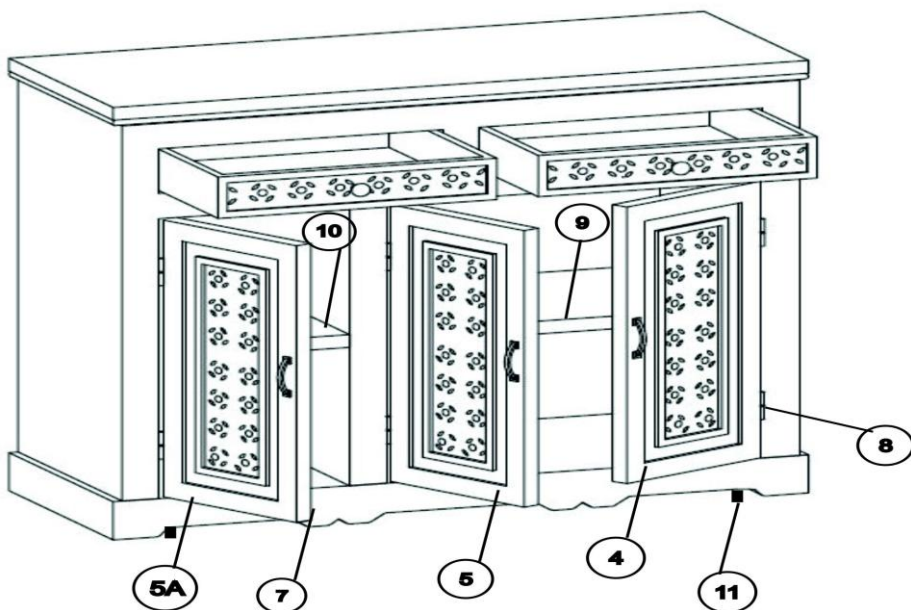

ASSEMBLY INSTRUCTION & PARTS IDENTIFICATION 48" ANT GREY CONSOLE

Thank you for purchasing this quality product. Be sure to check all packing material carefully for small parts that may have come loose inside the carton during shipment.

Parts key

No	Qty	Description	No	Qty	Description
1	2Pcs	Drawer Complete	7	3 Sets	Door Catch
2	2Sets	Knob w/ Screw for Drawer	8	6 Pcs	Door Hinge
3	2Sets	Drawer Stop	9	1 Pc	Large Shelf- (Right Side)
4	1 Pc	Right Facing Door	10	1 Pc	Small Shelf - (Left Side)
5	1 Pc	Center Door	11	4 Pcs	Floor Glide
5A	1 Pc	Left Facing Door			
6	3 Sets	Door Handle w/Screw			

Anti-tip Hardware

No	Qty	Description	No	Qty	Description
1	2Pcs	WALL ANCHOR	C	1 Pc	Plastic strap
2	2Pcs	Plastic bracket	D	2Pcs	Short Screw
			E	2Pcs	Long Screw

I

PLEASENOTE: To help prevent the possibility of tip-over, install the tip-over restraint provided.

II.