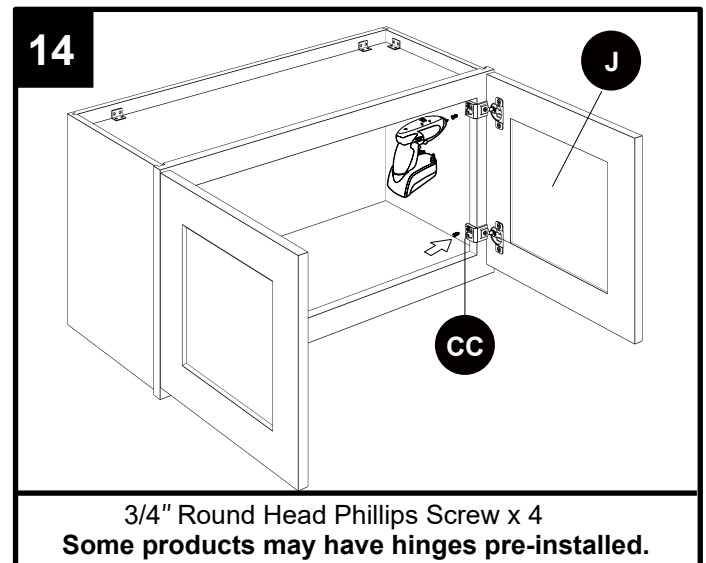

| PART | DESCRIPTION |
|------|---------------|
| D | Face frame |
| J | Door panel |
| L | Box top panel |
| | |

CAUTION

- Be sure to carefully remove all parts from the carton and ensure that there are no damages to any of them.
- The hardware should be kept away from children when unpacking and assembling this product. Two adults are recommended for assembly.
- Follow the instructions in the instruction manual carefully and strictly to ensure that the product is assembled and operates as intended.
- Do not tighten all the screws until all the adjacent parts have been properly connected. Please do not throw away extra screws. Please refer to the actual product for the screw hole position.

HARDWARE CONTENTS

- CC** Soft - close hinge x 4
Be careful the length of the screws.

Included:
1/2" Flat Head Phillips Screw x 8

3/4" Round Head Phillips Screw x 4

- EE** Corner brace x 14

Included:
1/2" Round Head Phillips Screw x 56

- GG** 1" Flat head Phillips screw x 8

- HH** Rubber bumper x 4

TOOLS REQUIRED (NOT INCLUDED)

INSTALLATION OVERVIEW

If the door is not level when it is installed, the customer will need to turn the screw clockwise to extend the hinge or counterclockwise to shorten the hinge.