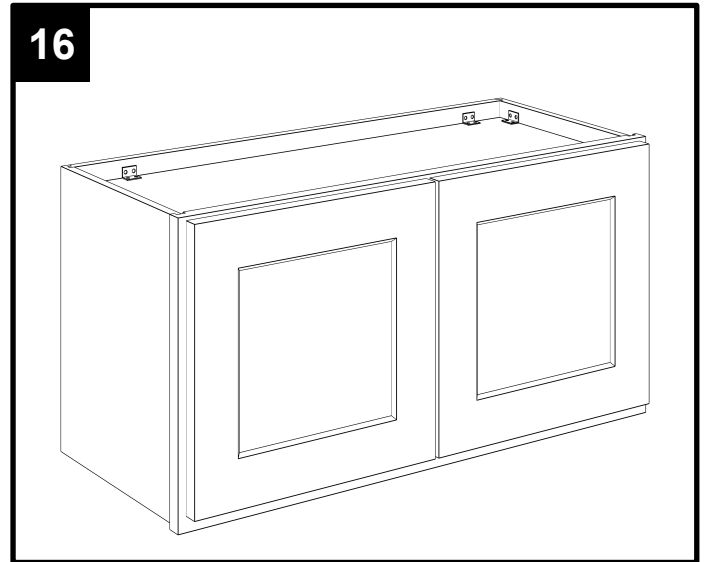

Dear customers,
Thank you for purchasing our product. If you require assistance, please contact the customer service team at the retailer where you purchased the product. The customer service team will be happy to assist you.