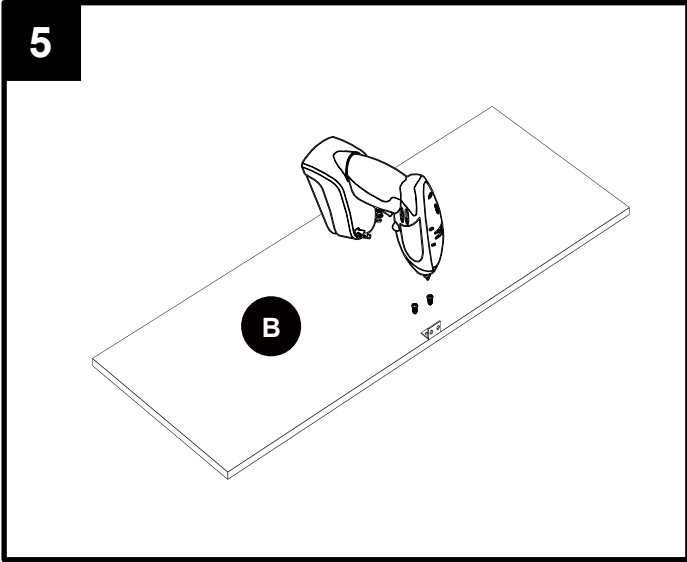

| PART | DESCRIPTION |
|------|---------------|
| D | Face frame |
| J | Door panel |
| L | Box top panel |
| | |

CAUTION

- Be sure to carefully remove all parts from the carton and ensure that there are no damages to any of them.
- The hardware should be kept away from children when unpacking and assembling this product. Two adults are recommended for assembly.
- Follow the instructions in the instruction manual carefully and strictly to ensure that the product is assembled and operates as intended.
- Do not tighten all the screws until all the adjacent parts have been properly connected. Please do not throw away extra screws. Please refer to the actual product for the screw hole position.

HARDWARE CONTENTS

- CC** Soft - close hinge x 4
Be careful the length of the screws.

Included:
1/2" Flat Head Phillips Screw x 8

3/4" Round Head Phillips Screw x 4

- EE** Corner brace x 14

Included:
1/2" Round Head Phillips Screw x 56

- GG** 1" Flat head Phillips screw x 8

- HH** Rubber bumper x 4

TOOLS REQUIRED (NOT INCLUDED)

INSTALLATION OVERVIEW

If the door is not level when it is installed, the customer will need to turn the screw clockwise to extend the hinge or counterclockwise to shorten the hinge.