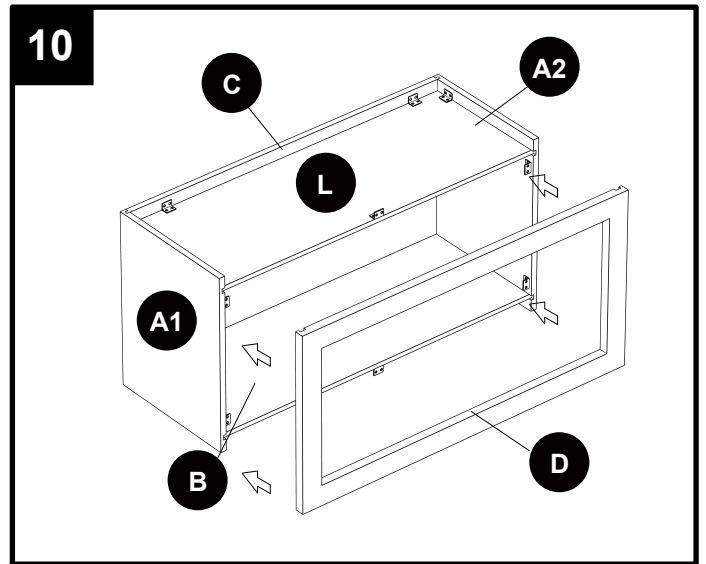

| PART | DESCRIPTION |
|------|---------------|
| D | Face frame |
| J | Door panel |
| L | Box top panel |
| | |

CAUTION

- Be sure to carefully remove all parts from the carton and ensure that there are no damages to any of them.
- The hardware should be kept away from children when unpacking and assembling this product. Two adults are recommended for assembly.
- Follow the instructions in the instruction manual carefully and strictly to ensure that the product is assembled and operates as intended.
- Do not tighten all the screws until all the adjacent parts have been properly connected. Please do not throw away extra screws. Please refer to the actual product for the screw hole position.

HARDWARE CONTENTS

- CC** Soft - close hinge x 4
Be careful the length of the screws.

Included:
1/2" Flat Head Phillips Screw x 8

3/4" Round Head Phillips Screw x 4

- EE** Corner brace x 14

Included:
1/2" Round Head Phillips Screw x 56

- GG** 1" Flat head Phillips screw x 8

- HH** Rubber bumper x 4

TOOLS REQUIRED (NOT INCLUDED)

INSTALLATION OVERVIEW

If the door is not level when it is installed, the customer will need to turn the screw clockwise to extend the hinge or counterclockwise to shorten the hinge.