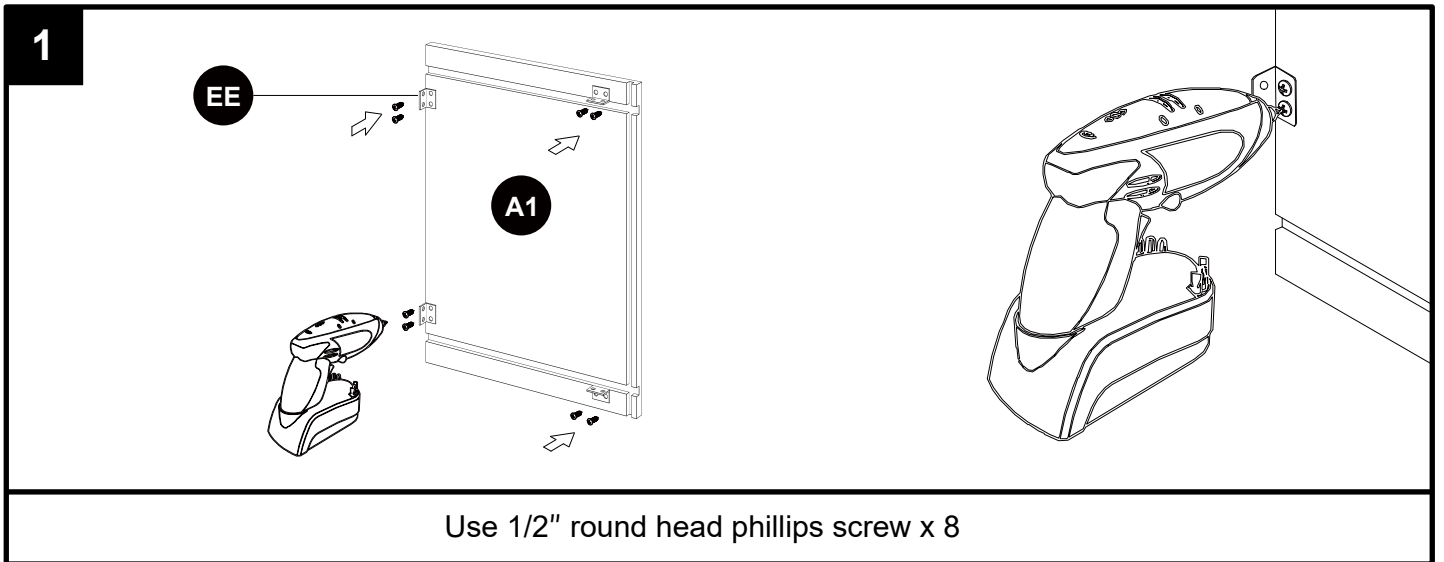

| PART | DESCRIPTION |
|------|---------------|
| D | Face frame |
| J | Door panel |
| L | Box top panel |
| | |

CAUTION

- Be sure to carefully remove all parts from the carton and ensure that there are no damages to any of them.
- The hardware should be kept away from children when unpacking and assembling this product. Two adults are recommended for assembly.
- Follow the instructions in the instruction manual carefully and strictly to ensure that the product is assembled and operates as intended.
- Do not tighten all the screws until all the adjacent parts have been properly connected. Please do not throw away extra screws. Please refer to the actual product for the screw hole position.

HARDWARE CONTENTS

- CC** Soft - close hinge x 4
Be careful the length of the screws.

Included:
1/2" Flat Head Phillips Screw x 8

3/4" Round Head Phillips Screw x 4

- EE** Corner brace x 14

Included:
1/2" Round Head Phillips Screw x 56

- GG** 1" Flat head Phillips screw x 8

- HH** Rubber bumper x 4

TOOLS REQUIRED (NOT INCLUDED)

INSTALLATION OVERVIEW

If the door is not level when it is installed, the customer will need to turn the screw clockwise to extend the hinge or counterclockwise to shorten the hinge.