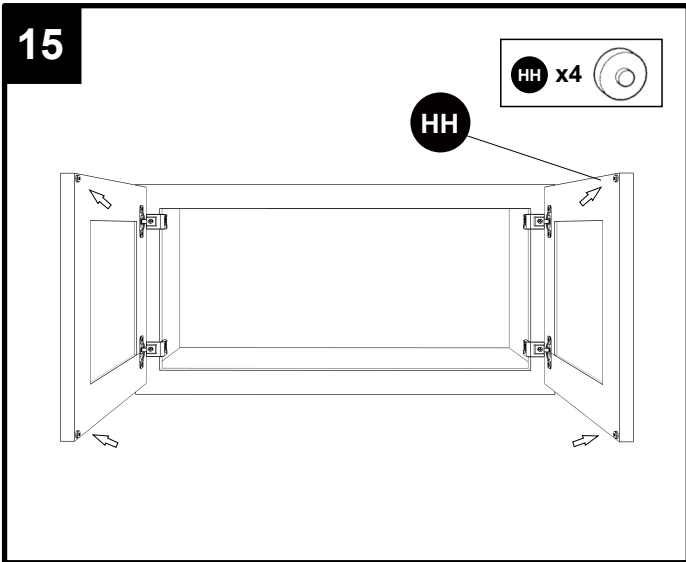

| PART | DESCRIPTION |
|------|---------------|
| D | Face frame |
| J | Door panel |
| L | Box top panel |
| | |

CAUTION

- Be sure to carefully remove all parts from the carton and ensure that there are no damages to any of them.
- The hardware should be kept away from children when unpacking and assembling this product. Two adults are recommended for assembly.
- Follow the instructions in the instruction manual carefully and strictly to ensure that the product is assembled and operates as intended.
- Do not tighten all the screws until all the adjacent parts have been properly connected. Please do not throw away extra screws. Please refer to the actual product for the screw hole position.

HARDWARE CONTENTS

- CC** Soft - close hinge x 4
Be careful the length of the screws.

Included:
1/2" Flat Head Phillips Screw x 8

3/4" Round Head Phillips Screw x 4

- EE** Corner brace x 14

Included:
1/2" Round Head Phillips Screw x 56

- GG** 1" Flat head Phillips screw x 8

- HH** Rubber bumper x 4

TOOLS REQUIRED (NOT INCLUDED)

INSTALLATION OVERVIEW

If the door is not level when it is installed, the customer will need to turn the screw clockwise to extend the hinge or counterclockwise to shorten the hinge.