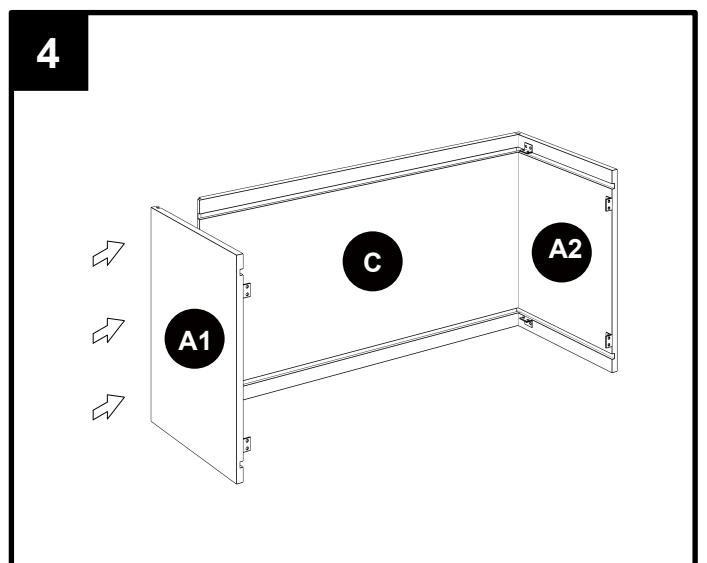

| PART | DESCRIPTION |
|------|---------------|
| D | Face frame |
| J | Door panel |
| L | Box top panel |
| | |

CAUTION

- Be sure to carefully remove all parts from the carton and ensure that there are no damages to any of them.
- The hardware should be kept away from children when unpacking and assembling this product. Two adults are recommended for assembly.
- Follow the instructions in the instruction manual carefully and strictly to ensure that the product is assembled and operates as intended.
- Do not tighten all the screws until all the adjacent parts have been properly connected. Please do not throw away extra screws. Please refer to the actual product for the screw hole position.

HARDWARE CONTENTS

- CC** Soft - close hinge x 4
Be careful the length of the screws.

Included:
1/2" Flat Head Phillips Screw x 8

3/4" Round Head Phillips Screw x 4

- EE** Corner brace x 14

Included:
1/2" Round Head Phillips Screw x 56

- GG** 1" Flat head Phillips screw x 8

- HH** Rubber bumper x 4

TOOLS REQUIRED (NOT INCLUDED)

INSTALLATION OVERVIEW

If the door is not level when it is installed, the customer will need to turn the screw clockwise to extend the hinge or counterclockwise to shorten the hinge.