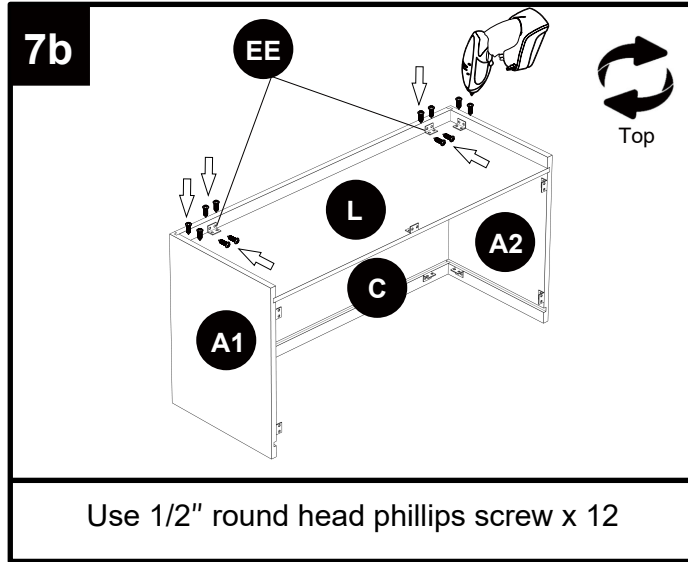

| PART | DESCRIPTION |
|------|---------------|
| D | Face frame |
| J | Door panel |
| L | Box top panel |
| | |

CAUTION

- Be sure to carefully remove all parts from the carton and ensure that there are no damages to any of them.
- The hardware should be kept away from children when unpacking and assembling this product. Two adults are recommended for assembly.
- Follow the instructions in the instruction manual carefully and strictly to ensure that the product is assembled and operates as intended.
- Do not tighten all the screws until all the adjacent parts have been properly connected. Please do not throw away extra screws. Please refer to the actual product for the screw hole position.

HARDWARE CONTENTS

- CC** Soft - close hinge x 4
Be careful the length of the screws.

Included:
1/2" Flat Head Phillips Screw x 8

3/4" Round Head Phillips Screw x 4

- EE** Corner brace x 14

Included:
1/2" Round Head Phillips Screw x 56

- GG** 1" Flat head Phillips screw x 8

- HH** Rubber bumper x 4

TOOLS REQUIRED (NOT INCLUDED)

INSTALLATION OVERVIEW

If the door is not level when it is installed, the customer will need to turn the screw clockwise to extend the hinge or counterclockwise to shorten the hinge.