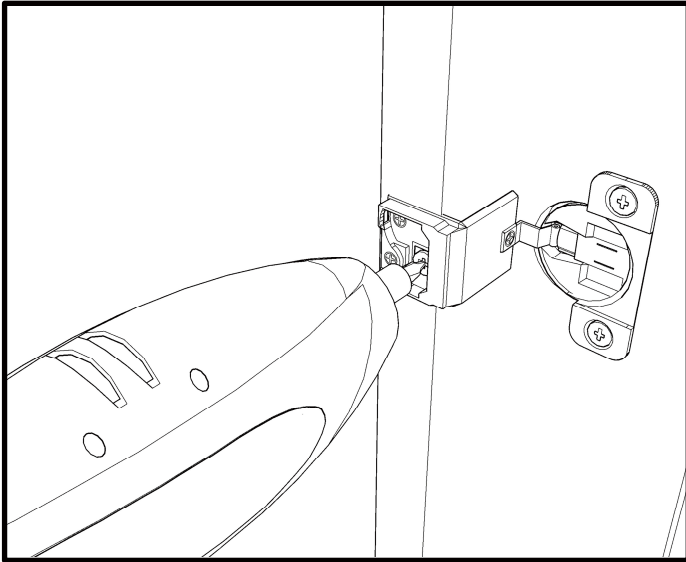

| PART | DESCRIPTION |
|------|---------------|
| D | Face frame |
| J | Door panel |
| L | Box top panel |
| | |

CAUTION

- Be sure to carefully remove all parts from the carton and ensure that there are no damages to any of them.
- The hardware should be kept away from children when unpacking and assembling this product. Two adults are recommended for assembly.
- Follow the instructions in the instruction manual carefully and strictly to ensure that the product is assembled and operates as intended.
- Do not tighten all the screws until all the adjacent parts have been properly connected. Please do not throw away extra screws. Please refer to the actual product for the screw hole position.

HARDWARE CONTENTS

- CC** Soft - close hinge x 4
Be careful the length of the screws.

Included:
1/2" Flat Head Phillips Screw x 8

3/4" Round Head Phillips Screw x 4

- EE** Corner brace x 14

Included:
1/2" Round Head Phillips Screw x 56

- GG** 1" Flat head Phillips screw x 8

- HH** Rubber bumper x 4

TOOLS REQUIRED (NOT INCLUDED)

INSTALLATION OVERVIEW

If the door is not level when it is installed, the customer will need to turn the screw clockwise to extend the hinge or counterclockwise to shorten the hinge.