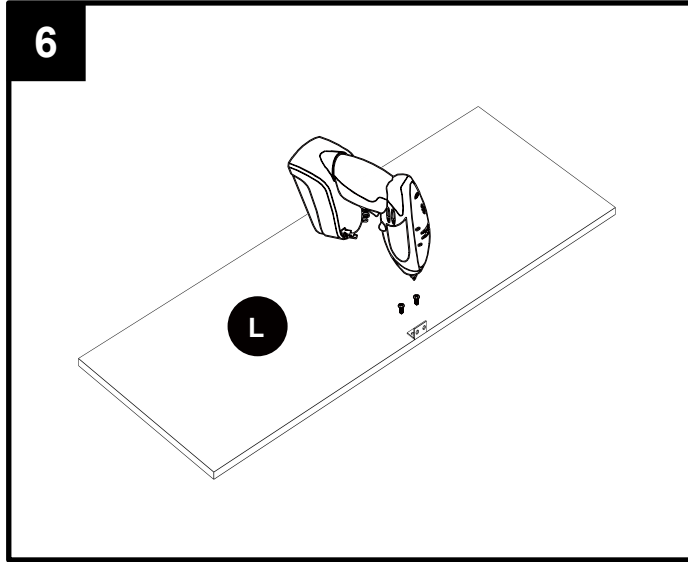

| PART | DESCRIPTION |
|------|---------------|
| D | Face frame |
| J | Door panel |
| L | Box top panel |
| | |

CAUTION

- Be sure to carefully remove all parts from the carton and ensure that there are no damages to any of them.
- The hardware should be kept away from children when unpacking and assembling this product. Two adults are recommended for assembly.
- Follow the instructions in the instruction manual carefully and strictly to ensure that the product is assembled and operates as intended.
- Do not tighten all the screws until all the adjacent parts have been properly connected. Please do not throw away extra screws. Please refer to the actual product for the screw hole position.

HARDWARE CONTENTS

- CC** Soft - close hinge x 4
Be careful the length of the screws.

Included:
1/2" Flat Head Phillips Screw x 8

3/4" Round Head Phillips Screw x 4

- EE** Corner brace x 14

Included:
1/2" Round Head Phillips Screw x 56

- GG** 1" Flat head Phillips screw x 8

- HH** Rubber bumper x 4

TOOLS REQUIRED (NOT INCLUDED)

INSTALLATION OVERVIEW

If the door is not level when it is installed, the customer will need to turn the screw clockwise to extend the hinge or counterclockwise to shorten the hinge.