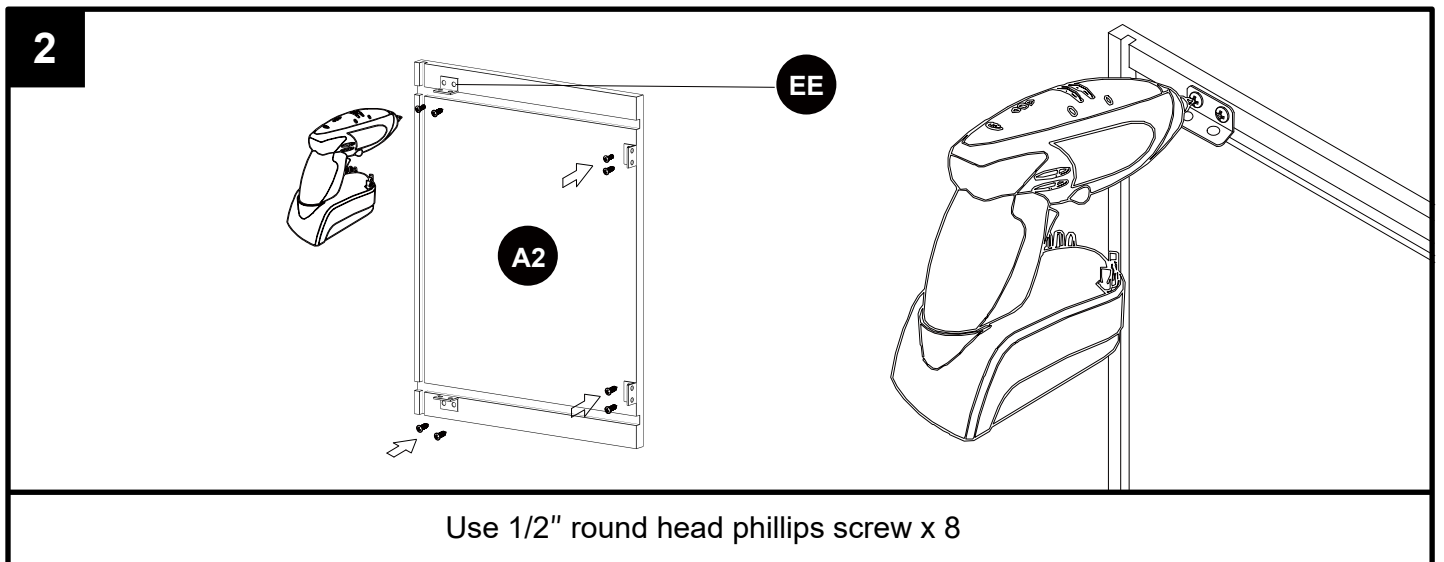

| PART | DESCRIPTION |
|------|---------------|
| D | Face frame |
| J | Door panel |
| L | Box top panel |
| | |

CAUTION

- Be sure to carefully remove all parts from the carton and ensure that there are no damages to any of them.
- The hardware should be kept away from children when unpacking and assembling this product. Two adults are recommended for assembly.
- Follow the instructions in the instruction manual carefully and strictly to ensure that the product is assembled and operates as intended.
- Do not tighten all the screws until all the adjacent parts have been properly connected. Please do not throw away extra screws. Please refer to the actual product for the screw hole position.

HARDWARE CONTENTS

- CC** Soft - close hinge x 4
Be careful the length of the screws.

Included:
1/2" Flat Head Phillips Screw x 8

3/4" Round Head Phillips Screw x 4

- EE** Corner brace x 14

Included:
1/2" Round Head Phillips Screw x 56

- GG** 1" Flat head Phillips screw x 8

- HH** Rubber bumper x 4

TOOLS REQUIRED (NOT INCLUDED)

INSTALLATION OVERVIEW

If the door is not level when it is installed, the customer will need to turn the screw clockwise to extend the hinge or counterclockwise to shorten the hinge.