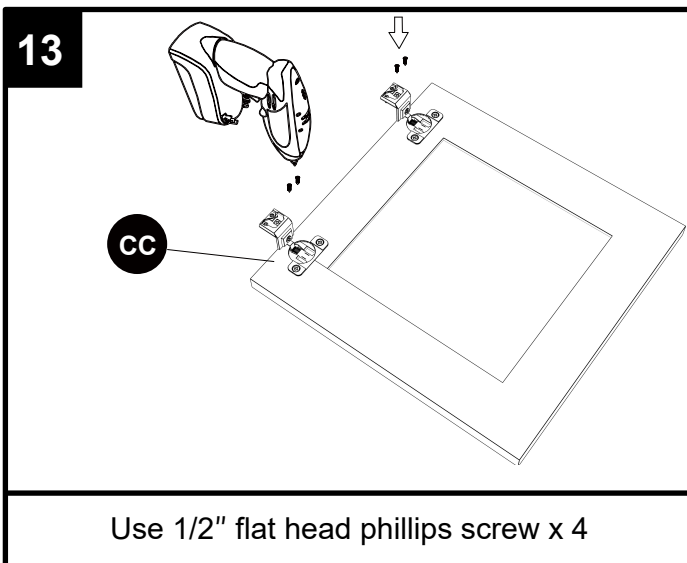

| PART | DESCRIPTION |
|------|---------------|
| D | Face frame |
| J | Door panel |
| L | Box top panel |
| | |

CAUTION

- Be sure to carefully remove all parts from the carton and ensure that there are no damages to any of them.
- The hardware should be kept away from children when unpacking and assembling this product. Two adults are recommended for assembly.
- Follow the instructions in the instruction manual carefully and strictly to ensure that the product is assembled and operates as intended.
- Do not tighten all the screws until all the adjacent parts have been properly connected. Please do not throw away extra screws. Please refer to the actual product for the screw hole position.

HARDWARE CONTENTS

- CC** Soft - close hinge x 4
Be careful the length of the screws.

Included:
1/2" Flat Head Phillips Screw x 8

3/4" Round Head Phillips Screw x 4

- EE** Corner brace x 14

Included:
1/2" Round Head Phillips Screw x 56

- GG** 1" Flat head Phillips screw x 8

- HH** Rubber bumper x 4

TOOLS REQUIRED (NOT INCLUDED)

INSTALLATION OVERVIEW

If the door is not level when it is installed, the customer will need to turn the screw clockwise to extend the hinge or counterclockwise to shorten the hinge.