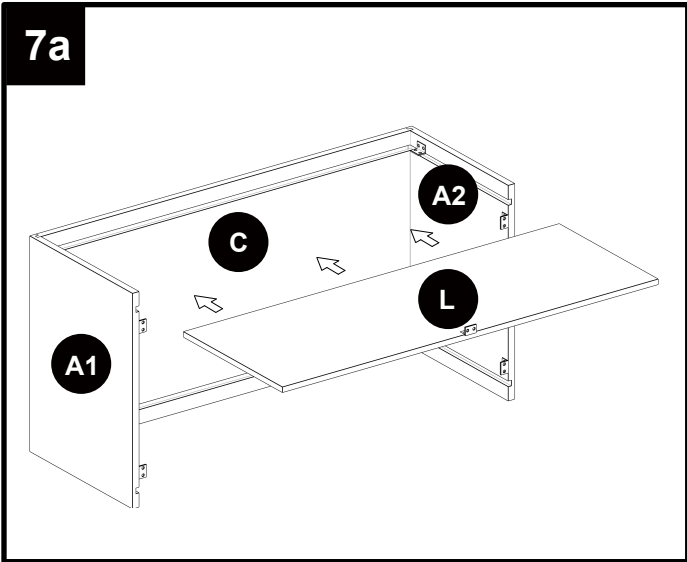

Wall Cabinet Instruction Manual

MODEL: W331224-E W301224-E W331824-E
 W331524-E W3315-E W301824-E W301524-E

| PART | DESCRIPTION |
|------|------------------------|
| A1 | Box side panel - left |
| A2 | Box side panel - right |
| B | Box bottom panel |
| C | Box back panel |

| PART | DESCRIPTION |
|------|---------------|
| D | Face frame |
| J | Door panel |
| L | Box top panel |
| | |

CAUTION

- Be sure to carefully remove all parts from the carton and ensure that there are no damages to any of them.
- The hardware should be kept away from children when unpacking and assembling this product. Two adults are recommended for assembly.
- Follow the instructions in the instruction manual carefully and strictly to ensure that the product is assembled and operates as intended.
- Do not tighten all the screws until all the adjacent parts have been properly connected. Please do not throw away extra screws. Please refer to the actual product for the screw hole position.

HARDWARE CONTENTS

- CC** Soft - close hinge x 4
Be careful the length of the screws.

Included:
1/2" Flat Head Phillips Screw x 8

3/4" Round Head Phillips Screw x 4

- EE** Corner brace x 14

Included:
1/2" Round Head Phillips Screw x 56

- GG** 1" Flat head Phillips screw x 8

- HH** Rubber bumper x 4

TOOLS REQUIRED (NOT INCLUDED)

INSTALLATION OVERVIEW

If the door is not level when it is installed, the customer will need to turn the screw clockwise to extend the hinge or counterclockwise to shorten the hinge.