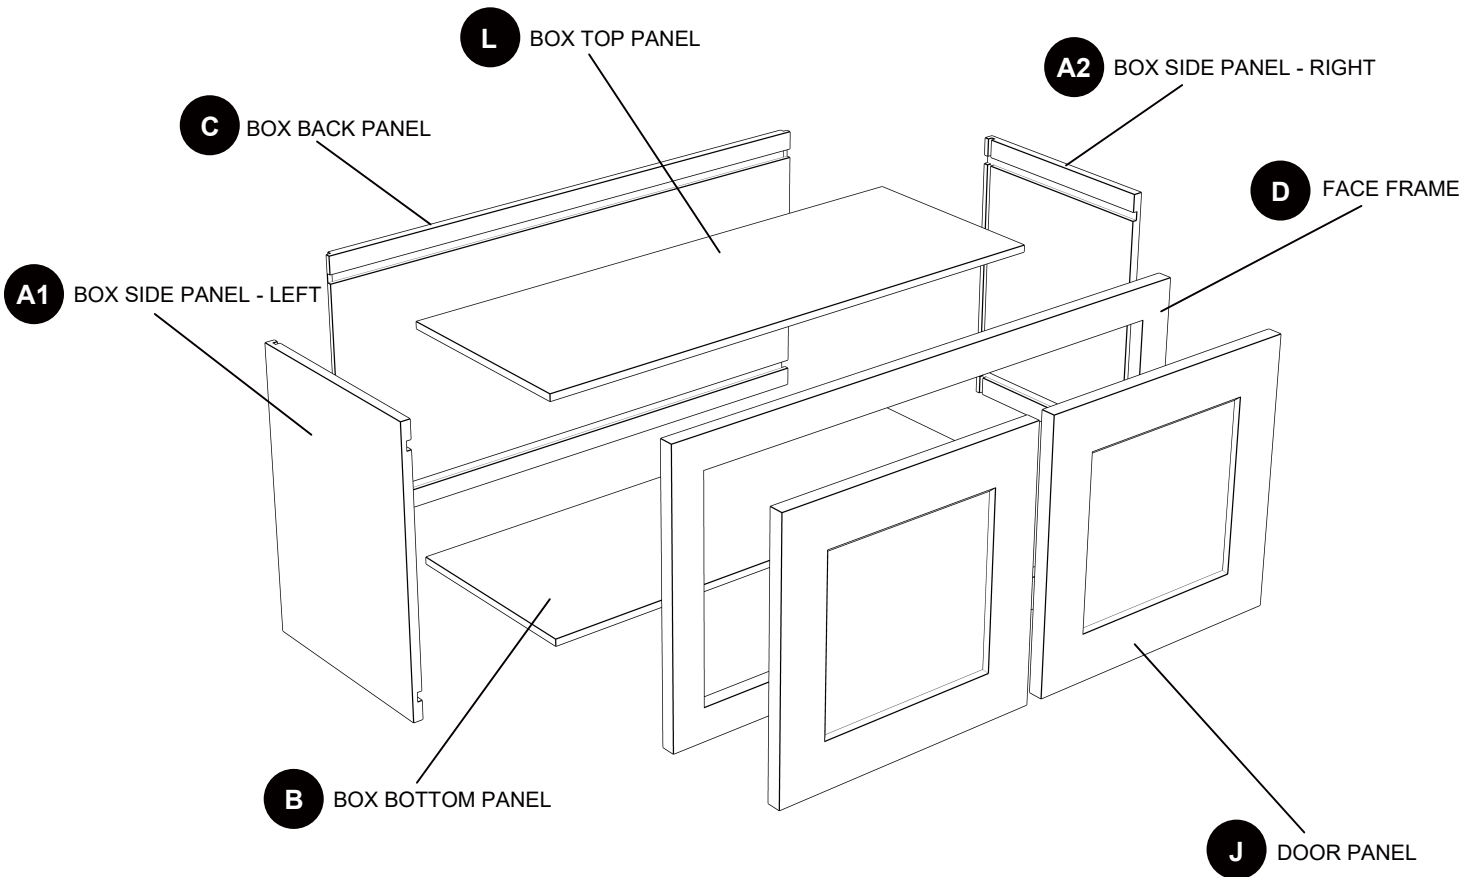

Wall Cabinet Instruction Manual

MODEL: W331224-E W301224-E W331824-E
 W331524-E W3315-E W301824-E W301524-E

| PART | DESCRIPTION |
|------|------------------------|
| A1 | Box side panel - left |
| A2 | Box side panel - right |
| B | Box bottom panel |
| C | Box back panel |

| PART | DESCRIPTION |
|------|---------------|
| D | Face frame |
| J | Door panel |
| L | Box top panel |
| | |

CAUTION

- Be sure to carefully remove all parts from the carton and ensure that there are no damages to any of them.
- The hardware should be kept away from children when unpacking and assembling this product. Two adults are recommended for assembly.
- Follow the instructions in the instruction manual carefully and strictly to ensure that the product is assembled and operates as intended.
- Do not tighten all the screws until all the adjacent parts have been properly connected. Please do not throw away extra screws. Please refer to the actual product for the screw hole position.