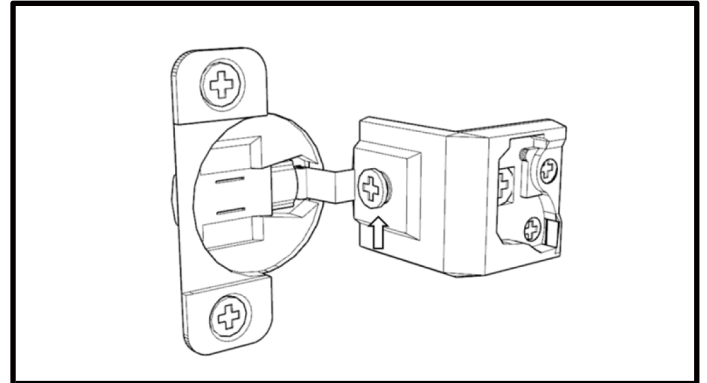

| PART | DESCRIPTION |
|------|---------------|
| D | Face frame |
| J | Door panel |
| L | Box top panel |
| | |

CAUTION

- Be sure to carefully remove all parts from the carton and ensure that there are no damages to any of them.
- The hardware should be kept away from children when unpacking and assembling this product. Two adults are recommended for assembly.
- Follow the instructions in the instruction manual carefully and strictly to ensure that the product is assembled and operates as intended.
- Do not tighten all the screws until all the adjacent parts have been properly connected. Please do not throw away extra screws. Please refer to the actual product for the screw hole position.

HARDWARE CONTENTS

- CC** Soft - close hinge x 4
Be careful the length of the screws.

Included:
1/2" Flat Head Phillips Screw x 8

3/4" Round Head Phillips Screw x 4

- EE** Corner brace x 14

Included:
1/2" Round Head Phillips Screw x 56

- GG** 1" Flat head Phillips screw x 8

- HH** Rubber bumper x 4

TOOLS REQUIRED (NOT INCLUDED)

INSTALLATION OVERVIEW

If the door is not level when it is installed, the customer will need to turn the screw clockwise to extend the hinge or counterclockwise to shorten the hinge.