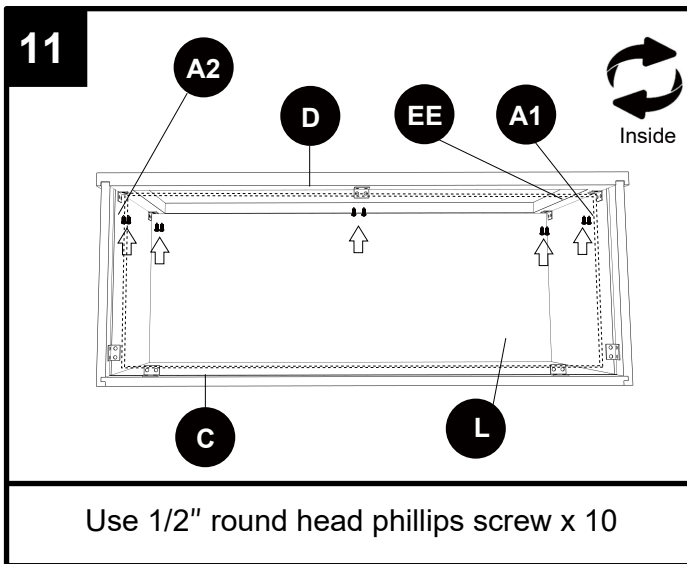

| PART | DESCRIPTION |
|------|---------------|
| D | Face frame |
| J | Door panel |
| L | Box top panel |
| | |

CAUTION

- Be sure to carefully remove all parts from the carton and ensure that there are no damages to any of them.
- The hardware should be kept away from children when unpacking and assembling this product. Two adults are recommended for assembly.
- Follow the instructions in the instruction manual carefully and strictly to ensure that the product is assembled and operates as intended.
- Do not tighten all the screws until all the adjacent parts have been properly connected. Please do not throw away extra screws. Please refer to the actual product for the screw hole position.

HARDWARE CONTENTS

- CC** Soft - close hinge x 4
Be careful the length of the screws.

Included:
1/2" Flat Head Phillips Screw x 8

3/4" Round Head Phillips Screw x 4

- EE** Corner brace x 14

Included:
1/2" Round Head Phillips Screw x 56

- GG** 1" Flat head Phillips screw x 8

- HH** Rubber bumper x 4

TOOLS REQUIRED (NOT INCLUDED)

INSTALLATION OVERVIEW

If the door is not level when it is installed, the customer will need to turn the screw clockwise to extend the hinge or counterclockwise to shorten the hinge.