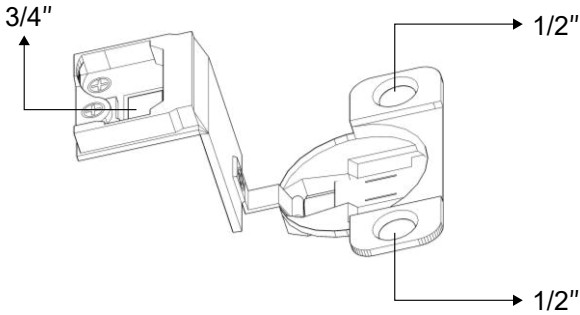

Wall Cabinet Instruction Manual

MODEL: W331224-E W301224-E W331824-E
 W331524-E W3315-E W301824-E W301524-E

| PART | DESCRIPTION |
|------|------------------------|
| A1 | Box side panel - left |
| A2 | Box side panel - right |
| B | Box bottom panel |
| C | Box back panel |

| PART | DESCRIPTION |
|------|---------------|
| D | Face frame |
| J | Door panel |
| L | Box top panel |
| | |

CAUTION

- Be sure to carefully remove all parts from the carton and ensure that there are no damages to any of them.
- The hardware should be kept away from children when unpacking and assembling this product. Two adults are recommended for assembly.
- Follow the instructions in the instruction manual carefully and strictly to ensure that the product is assembled and operates as intended.
- Do not tighten all the screws until all the adjacent parts have been properly connected. Please do not throw away extra screws. Please refer to the actual product for the screw hole position.

HARDWARE CONTENTS

- CC** Soft - close hinge x 4
Be careful the length of the screws.

Included:
1/2" Flat Head Phillips Screw x 8

3/4" Round Head Phillips Screw x 4

- EE** Corner brace x 14

Included:
1/2" Round Head Phillips Screw x 56