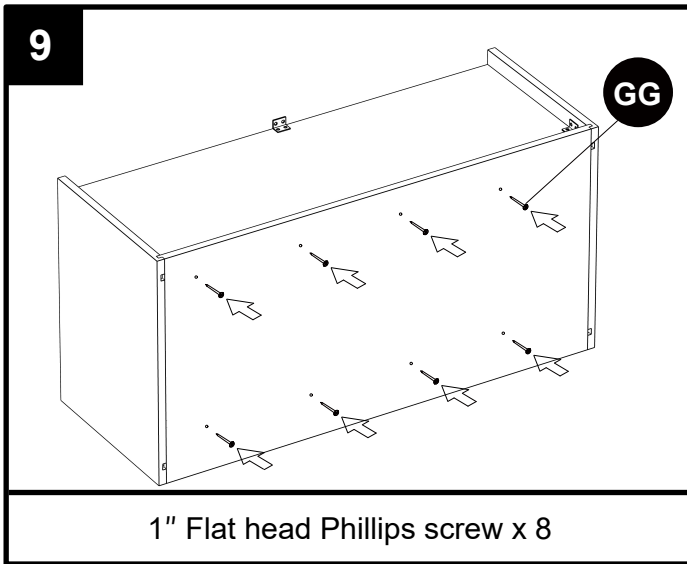

| PART | DESCRIPTION |
|------|---------------|
| D | Face frame |
| J | Door panel |
| L | Box top panel |
| | |

CAUTION

- Be sure to carefully remove all parts from the carton and ensure that there are no damages to any of them.
- The hardware should be kept away from children when unpacking and assembling this product. Two adults are recommended for assembly.
- Follow the instructions in the instruction manual carefully and strictly to ensure that the product is assembled and operates as intended.
- Do not tighten all the screws until all the adjacent parts have been properly connected. Please do not throw away extra screws. Please refer to the actual product for the screw hole position.

HARDWARE CONTENTS

- CC** Soft - close hinge x 4
Be careful the length of the screws.

Included:
1/2" Flat Head Phillips Screw x 8

3/4" Round Head Phillips Screw x 4

- EE** Corner brace x 14

Included:
1/2" Round Head Phillips Screw x 56

- GG** 1" Flat head Phillips screw x 8

- HH** Rubber bumper x 4

TOOLS REQUIRED (NOT INCLUDED)

INSTALLATION OVERVIEW

If the door is not level when it is installed, the customer will need to turn the screw clockwise to extend the hinge or counterclockwise to shorten the hinge.