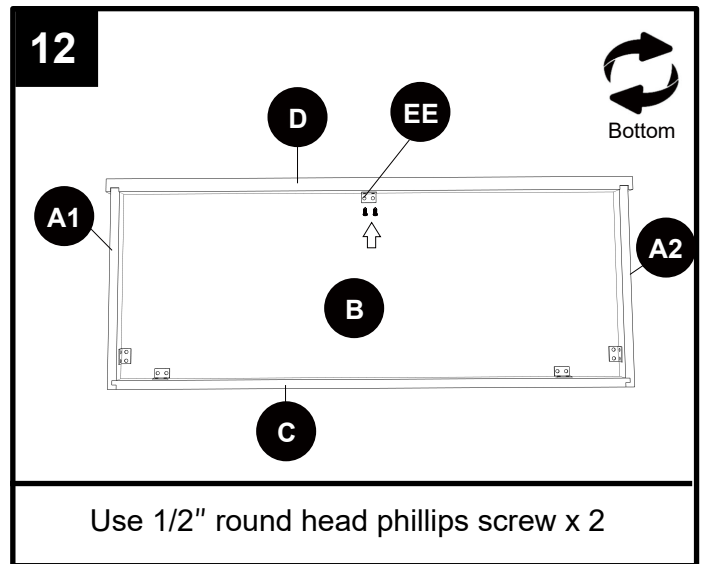

| PART | DESCRIPTION |
|------|---------------|
| D | Face frame |
| J | Door panel |
| L | Box top panel |
| | |

CAUTION

- Be sure to carefully remove all parts from the carton and ensure that there are no damages to any of them.
- The hardware should be kept away from children when unpacking and assembling this product. Two adults are recommended for assembly.
- Follow the instructions in the instruction manual carefully and strictly to ensure that the product is assembled and operates as intended.
- Do not tighten all the screws until all the adjacent parts have been properly connected. Please do not throw away extra screws. Please refer to the actual product for the screw hole position.

HARDWARE CONTENTS

- CC** Soft - close hinge x 4
Be careful the length of the screws.

Included:
1/2" Flat Head Phillips Screw x 8

3/4" Round Head Phillips Screw x 4

- EE** Corner brace x 14

Included:
1/2" Round Head Phillips Screw x 56

- GG** 1" Flat head Phillips screw x 8

- HH** Rubber bumper x 4

TOOLS REQUIRED (NOT INCLUDED)

INSTALLATION OVERVIEW

If the door is not level when it is installed, the customer will need to turn the screw clockwise to extend the hinge or counterclockwise to shorten the hinge.