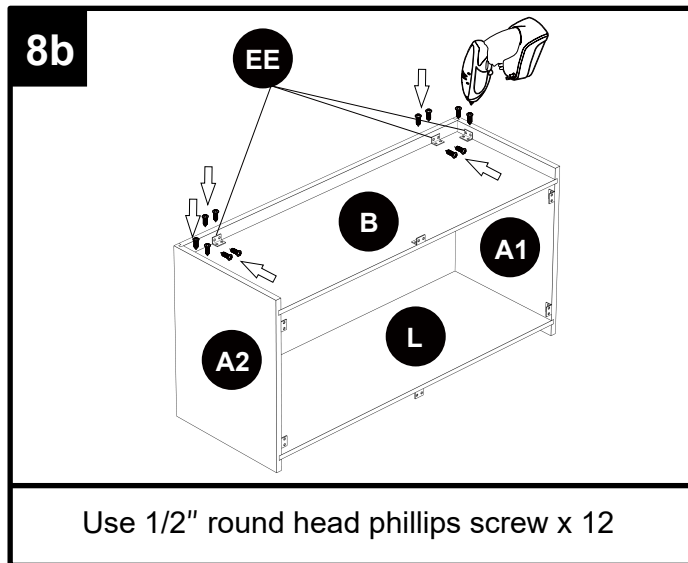

| PART | DESCRIPTION |
|------|---------------|
| D | Face frame |
| J | Door panel |
| L | Box top panel |
| | |

CAUTION

- Be sure to carefully remove all parts from the carton and ensure that there are no damages to any of them.
- The hardware should be kept away from children when unpacking and assembling this product. Two adults are recommended for assembly.
- Follow the instructions in the instruction manual carefully and strictly to ensure that the product is assembled and operates as intended.
- Do not tighten all the screws until all the adjacent parts have been properly connected. Please do not throw away extra screws. Please refer to the actual product for the screw hole position.

HARDWARE CONTENTS

- CC** Soft - close hinge x 4
Be careful the length of the screws.

Included:
1/2" Flat Head Phillips Screw x 8

3/4" Round Head Phillips Screw x 4

- EE** Corner brace x 14

Included:
1/2" Round Head Phillips Screw x 56

- GG** 1" Flat head Phillips screw x 8

- HH** Rubber bumper x 4

TOOLS REQUIRED (NOT INCLUDED)

INSTALLATION OVERVIEW

If the door is not level when it is installed, the customer will need to turn the screw clockwise to extend the hinge or counterclockwise to shorten the hinge.