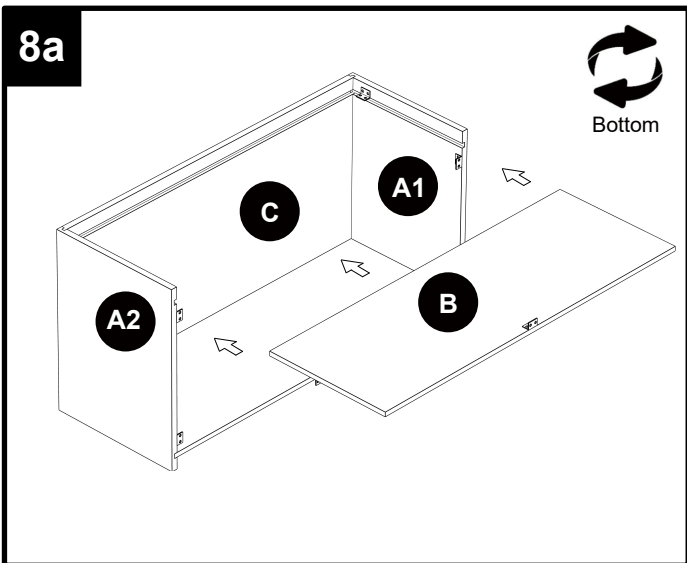

Wall Cabinet Instruction Manual

MODEL: W331224-E W301224-E W331824-E
 W331524-E W3315-E W301824-E W301524-E

| PART | DESCRIPTION |
|------|------------------------|
| A1 | Box side panel - left |
| A2 | Box side panel - right |
| B | Box bottom panel |
| C | Box back panel |

| PART | DESCRIPTION |
|------|---------------|
| D | Face frame |
| J | Door panel |
| L | Box top panel |
| | |

CAUTION

- Be sure to carefully remove all parts from the carton and ensure that there are no damages to any of them.
- The hardware should be kept away from children when unpacking and assembling this product. Two adults are recommended for assembly.
- Follow the instructions in the instruction manual carefully and strictly to ensure that the product is assembled and operates as intended.
- Do not tighten all the screws until all the adjacent parts have been properly connected. Please do not throw away extra screws. Please refer to the actual product for the screw hole position.

HARDWARE CONTENTS

- CC** Soft - close hinge x 4
Be careful the length of the screws.

Included:
1/2" Flat Head Phillips Screw x 8

3/4" Round Head Phillips Screw x 4

- EE** Corner brace x 14

Included:
1/2" Round Head Phillips Screw x 56

- GG** 1" Flat head Phillips screw x 8

- HH** Rubber bumper x 4

TOOLS REQUIRED (NOT INCLUDED)

INSTALLATION OVERVIEW

If the door is not level when it is installed, the customer will need to turn the screw clockwise to extend the hinge or counterclockwise to shorten the hinge.