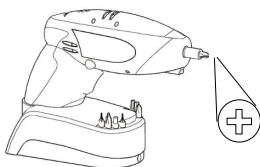

| PART | DESCRIPTION |
|------|---------------|
| D | Face frame |
| J | Door panel |
| L | Box top panel |
| | |

CAUTION

- Be sure to carefully remove all parts from the carton and ensure that there are no damages to any of them.
- The hardware should be kept away from children when unpacking and assembling this product. Two adults are recommended for assembly.
- Follow the instructions in the instruction manual carefully and strictly to ensure that the product is assembled and operates as intended.
- Do not tighten all the screws until all the adjacent parts have been properly connected. Please do not throw away extra screws. Please refer to the actual product for the screw hole position.

HARDWARE CONTENTS

- CC** Soft - close hinge x 4
Be careful the length of the screws.

Included:
1/2" Flat Head Phillips Screw x 8

3/4" Round Head Phillips Screw x 4

- EE** Corner brace x 14

Included:
1/2" Round Head Phillips Screw x 56

- GG** 1" Flat head Phillips screw x 8

- HH** Rubber bumper x 4

TOOLS REQUIRED (NOT INCLUDED)

INSTALLATION OVERVIEW

If the door is not level when it is installed, the customer will need to turn the screw clockwise to extend the hinge or counterclockwise to shorten the hinge.