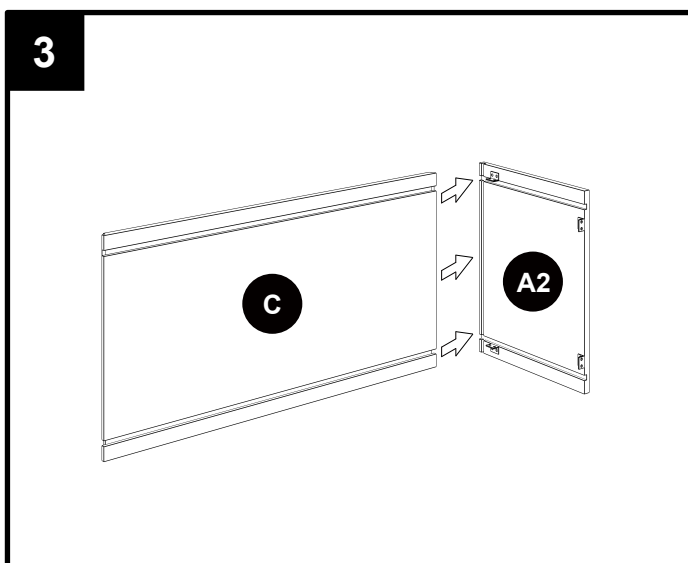

| PART | DESCRIPTION |
|------|---------------|
| D | Face frame |
| J | Door panel |
| L | Box top panel |
| | |

CAUTION

- Be sure to carefully remove all parts from the carton and ensure that there are no damages to any of them.
- The hardware should be kept away from children when unpacking and assembling this product. Two adults are recommended for assembly.
- Follow the instructions in the instruction manual carefully and strictly to ensure that the product is assembled and operates as intended.
- Do not tighten all the screws until all the adjacent parts have been properly connected. Please do not throw away extra screws. Please refer to the actual product for the screw hole position.

HARDWARE CONTENTS

- CC** Soft - close hinge x 4
Be careful the length of the screws.

Included:
1/2" Flat Head Phillips Screw x 8

3/4" Round Head Phillips Screw x 4

- EE** Corner brace x 14

Included:
1/2" Round Head Phillips Screw x 56

- GG** 1" Flat head Phillips screw x 8

- HH** Rubber bumper x 4

TOOLS REQUIRED (NOT INCLUDED)

INSTALLATION OVERVIEW

If the door is not level when it is installed, the customer will need to turn the screw clockwise to extend the hinge or counterclockwise to shorten the hinge.