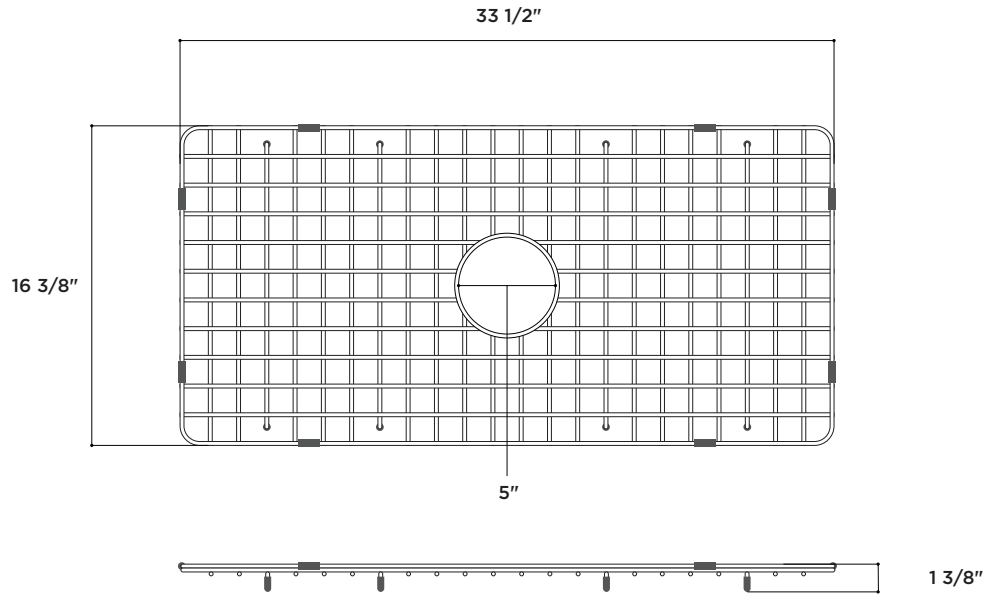

## Stainless Steel Sink Grid SSG-LTW3619

*compatible with Latoscana LTW3619 36" Fireclay Sink*

### FEATURES

- stainless steel
- 5" drain opening

### DIMENSIONS

size	width	length	height	sink width
<b>SSG-LTW3619</b>	<b>33 1/2"</b>	<b>16 3/8"</b>	<b>1 3/8"</b>	<b>36"</b>
<i>also available in sizes compatible with 27" and 30" sinks</i>				

**LIST PRICE**  
**\$165.00**