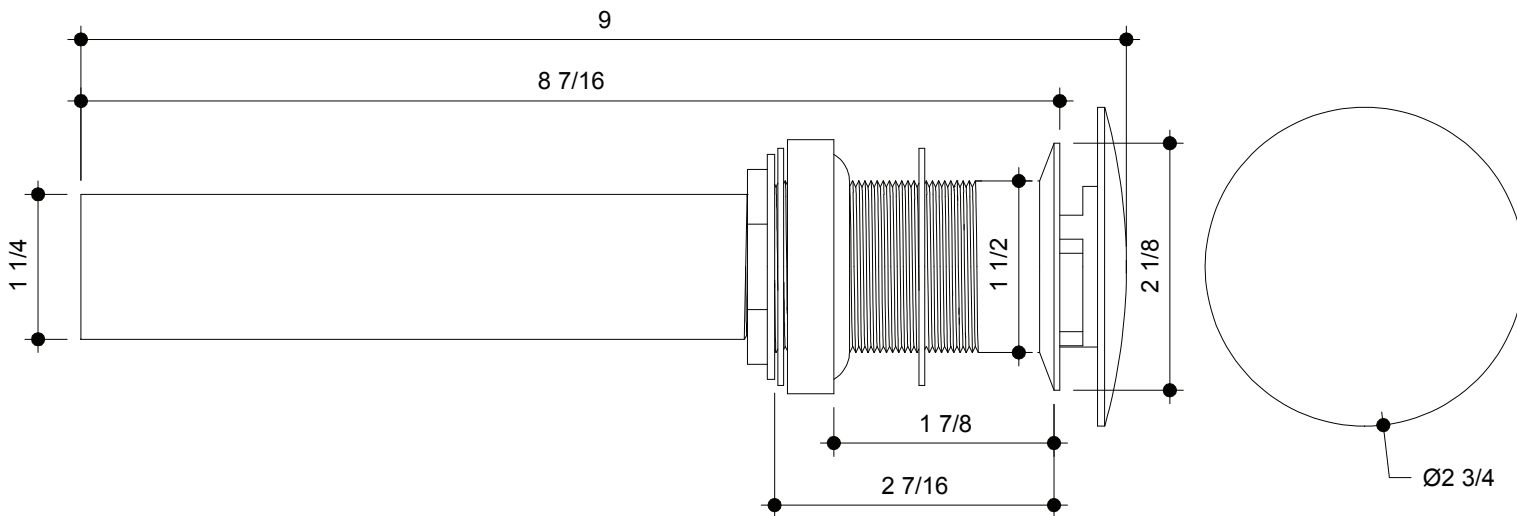

Please install this product according to the installation guide and all local plumbing codes.