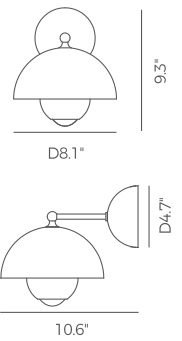

T131559-Black

SELENE

DETAILS

Material:
Zinc Alloy + Steel

Lamp Shade:
Acrylic

Finishing:
Electroplating +
Painting

Color Temp.: 3000K

CRI (Ra): ≥90

LED Rated Life: ≈50,000 Hours

Dimming: 100%-10%

Dimmable with ELV or TRIAC Dimmer (Not Included)

ITEM NO.

Wattage:

Voltage:

Size:

Estimated Lumens:

Estimated Delivered Lumens:

T131559-Black

10W

110V

8.1"L x 10.6"W x 9.3"H

750

450