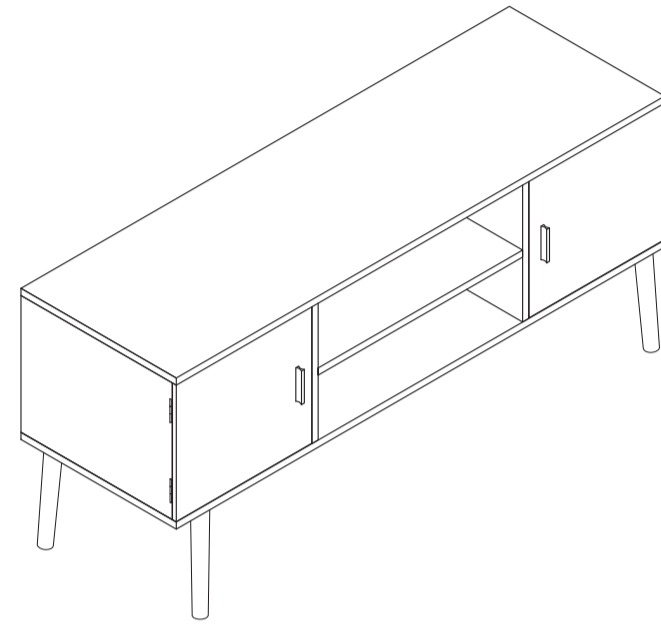

285x210mm

TIPS:
Your suggestions and comments for COSTWAY are really important to us!
We sincerely solicit you to go back to our shop and leave a good rating in just a simple click.

USER'S MANUAL/HANDBUCH/MANUEL DE L'UTILISATEUR
/MANUAL DEL USUARIO/MANUALE UTENTE/INSTRUKCJA OBSŁUGI
TV Stand / Fernsehtisch / Meuble TV / Mueble de TV
Mobile per Televisore / Szafka pod telewizor