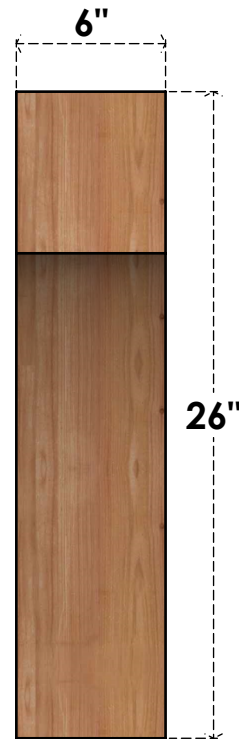

BRC06X18X26WTLOORWR

6"W X 18"D X 26"H WESTLAKE ROUGH SAWN BRACE, WESTERN RED CEDAR

SIDE

FRONT

EKENA MILLWORK
 2300 WEST MAIN ST.
 CLARKSVILLE, TX 75426
 TOLL FREE: 866-607-0453
 WWW.EKENAMILLWORK.COM

NOTES