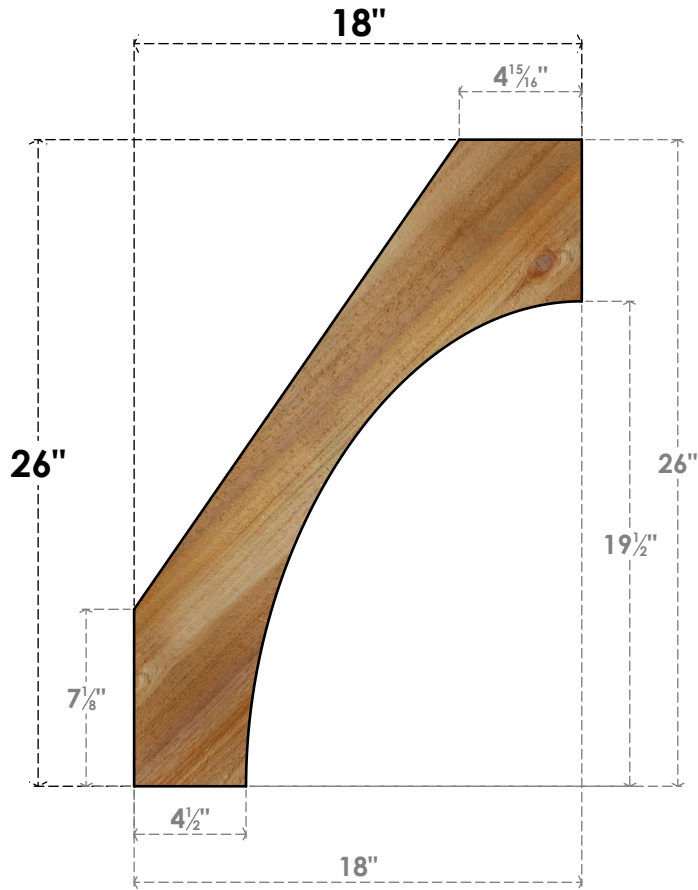

BRC06X18X26WTLOORWR

6"W X 18"D X 26"H WESTLAKE ROUGH SAWN BRACE, WESTERN RED CEDAR

SIDE

FRONT

EKENA MILLWORK
 2300 WEST MAIN ST.
 CLARKSVILLE, TX 75426
 TOLL FREE: 866-607-0453
 WWW.EKENAMILLWORK.COM

NOTES