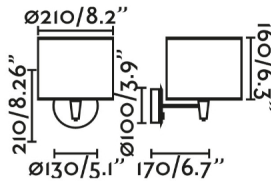

General characteristics

Fixation	Wall
voltage	120V
Hertz	60Hz
Max. Power	15W

Material

Body/Structure	Steel
Screen	Rattan

Finish

Body/Structure	Matt Black
Screen	Rattan
Location	Dry locations only
US Certification	Fijas cETLus

Lighting characteristics

Light source included	No
Light source	E26 LED
Bulb socket included	Yes