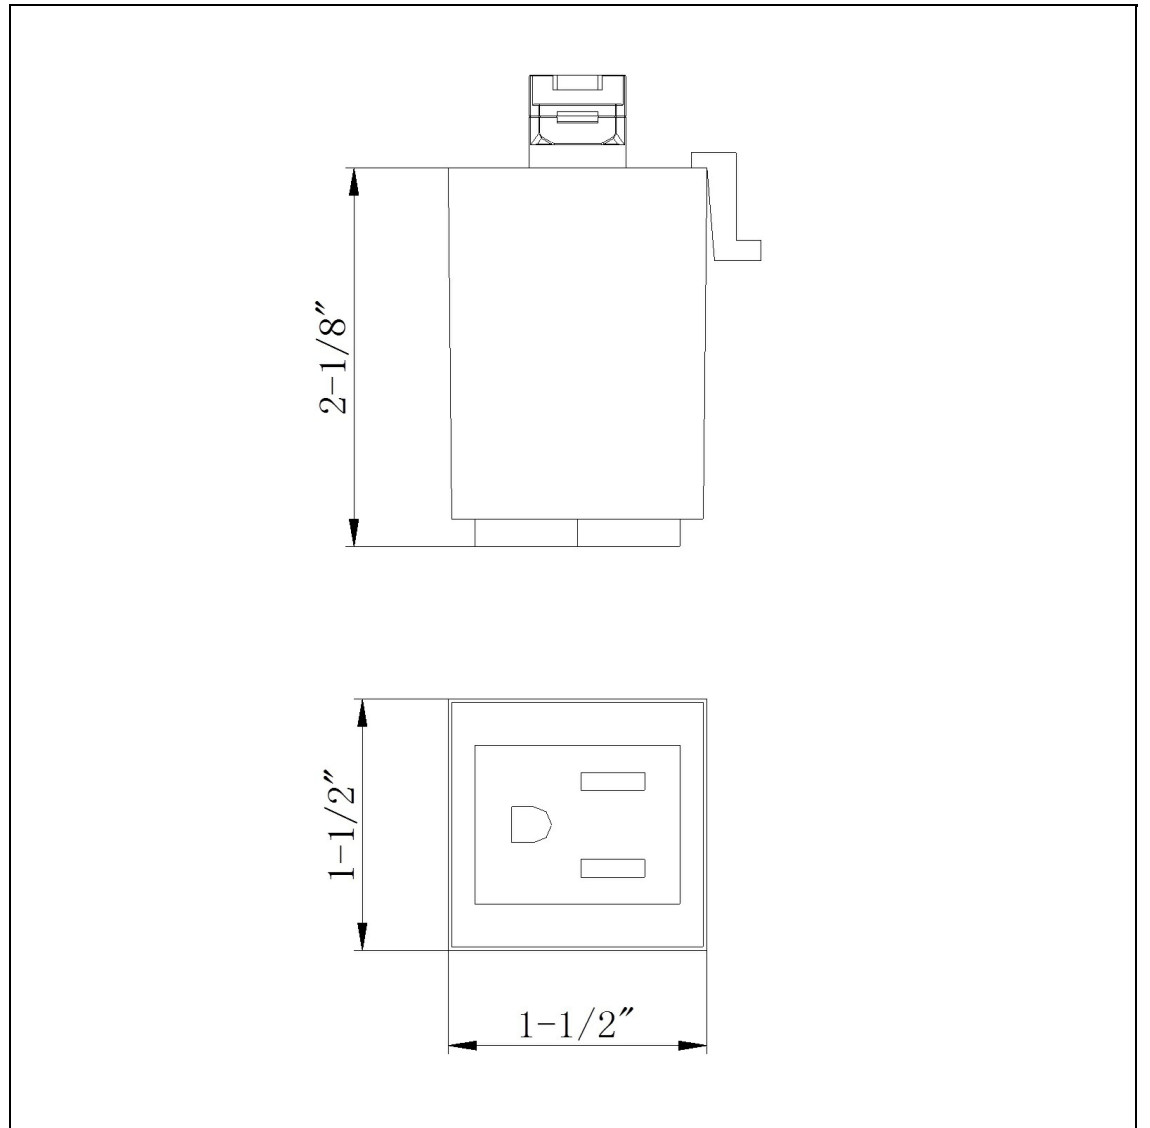

Product No. **HT-277-WH**

Description

OUTLET ADAPTOR (3 WIRES)
 Durable Plastic Construction
 Ships in One Carton
 No Assembly Required
 Compatible with "H" Type Three Wire Single
 Circuit Track
 5 AMP, 120V, 600W
 1.5" Height Outlet Adaptor in White

Technical Specifications

UPC	020193067284
Wattage	N/A
Lumen	N/A
Switch Type	Track
Bulb Base	N/A
Number of Lights	N/A
Color	White
Base Color	White

Carton 1 Dimensions	12.50 x 8.50 x 15.80
Carton 2 Dimensions	0.00 x 0.00 x 15.80
Package Dimensions	L: 15.80 W: 8.50 H: 12.50