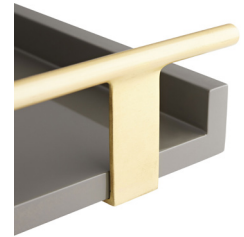

## ARCHER TRAY

**5554**

Gray Lacquer

H: 3 IN

W: 25 IN

D: 16 IN

Form meets function to create this modern serving tray. A chateau gray lacquer finish is balanced by antique brass handles that offer a practical and polished appeal—an optimal serving piece when hosting casual or formal functions.