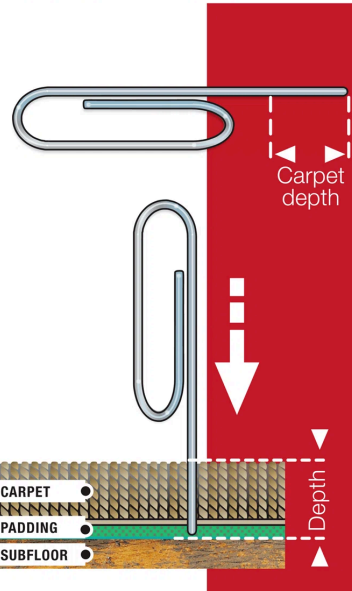

Open a paperclip as shown opposite.

Push the paperclip through the carpet and padding until it hits the subfloor.

Measure the distance on the paperclip from the subfloor to the top of the carpet pile.

Select a chair mat which is designed to suit a carpet of at least the depth measured.

FLOORTEX[®]
s o l u t i o n s

Low pile:
Up to 6mm

Medium pile:
Up to 12mm

Deep pile:
Over 12mm

For Low Pile

For Medium Pile

For Deep Pile

Measuring your carpet thickness and
choosing the right PVC mat for carpet floors