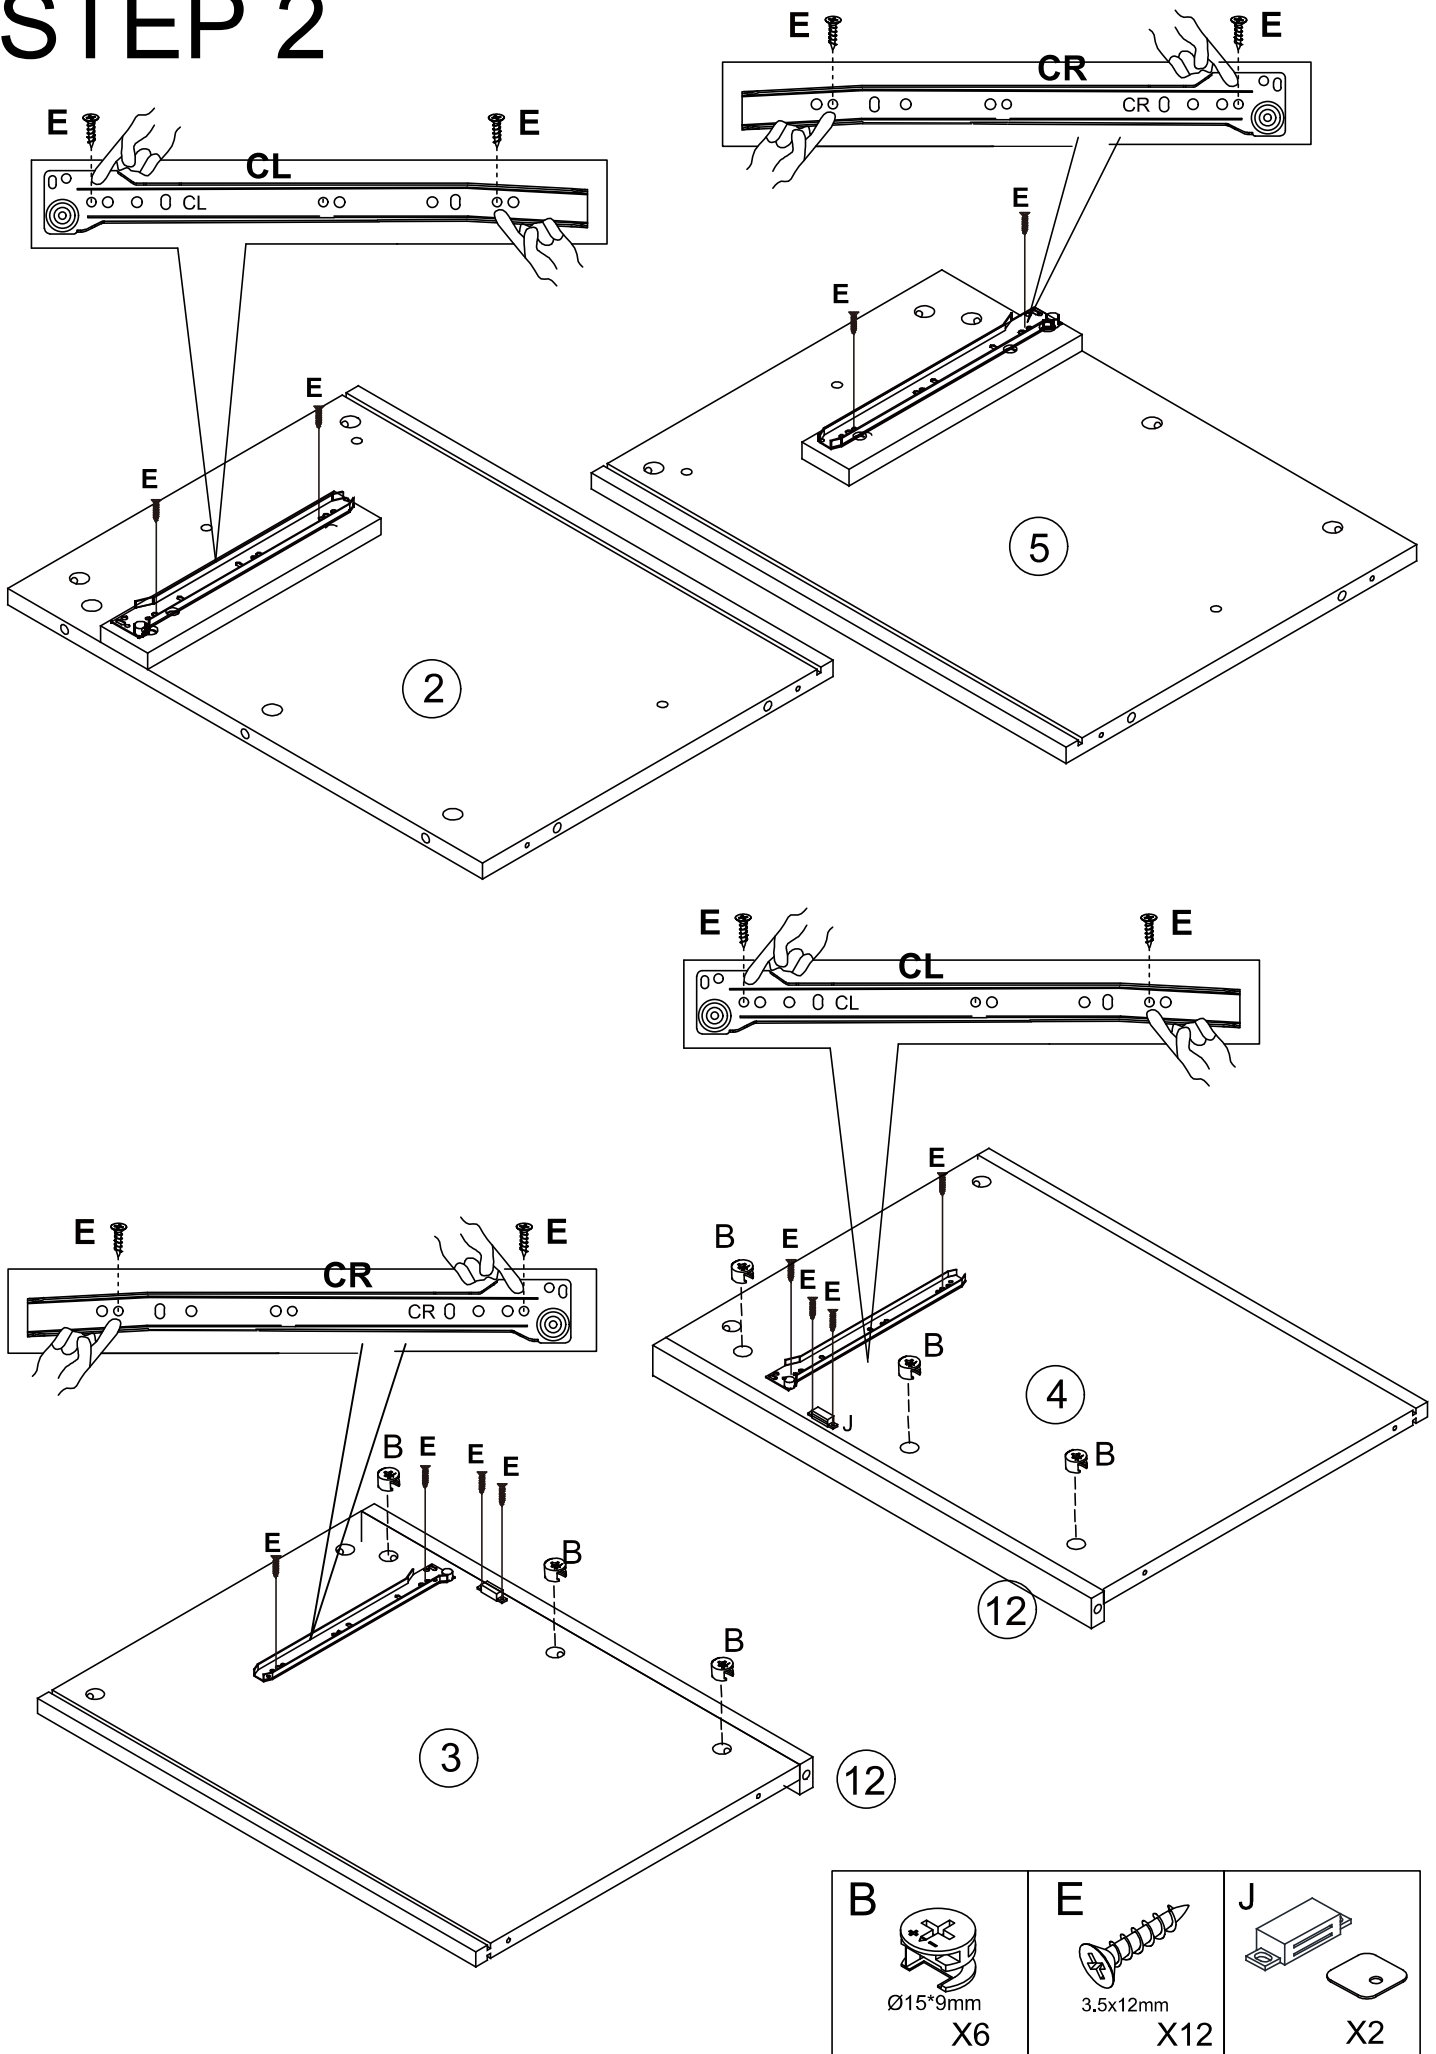

 CL	 CR	 DL	 DR
+ + + +			
250mm			
x4			

SKU:N724P372293

 Ø6*35mm Ax46	 Ø15*9mm Bx46	 4x35mm Cx8	 8x30mm Dx26	
 3.5x12mm Ex40	 5x40mm Gx8	 4x10mm Hx4	 M6x20mm Ix4	
 Jx2	 Kx4	 Ox1	 Px1	 Rx2

STEP 1

<p>A</p>  <p>Ø6*35mm X12</p>	<p>I</p>  <p>M6x20mm X4</p>
--	---

STEP 2

STEP 3

STEP 4

<p>A</p>  <p>Ø6*35mm X4</p>	<p>B</p>  <p>Ø15*9mm X6</p>	<p>D</p>  <p>8x30mm X2</p>	<p>E</p>  <p>3.5x12mm X12</p>	<p>K</p>  <p>X4</p>
---	---	---	---	---

STEP 5

B  Ø15*9mm X4	D  8x30mm X12	G  5x40mm x8
--	--	---