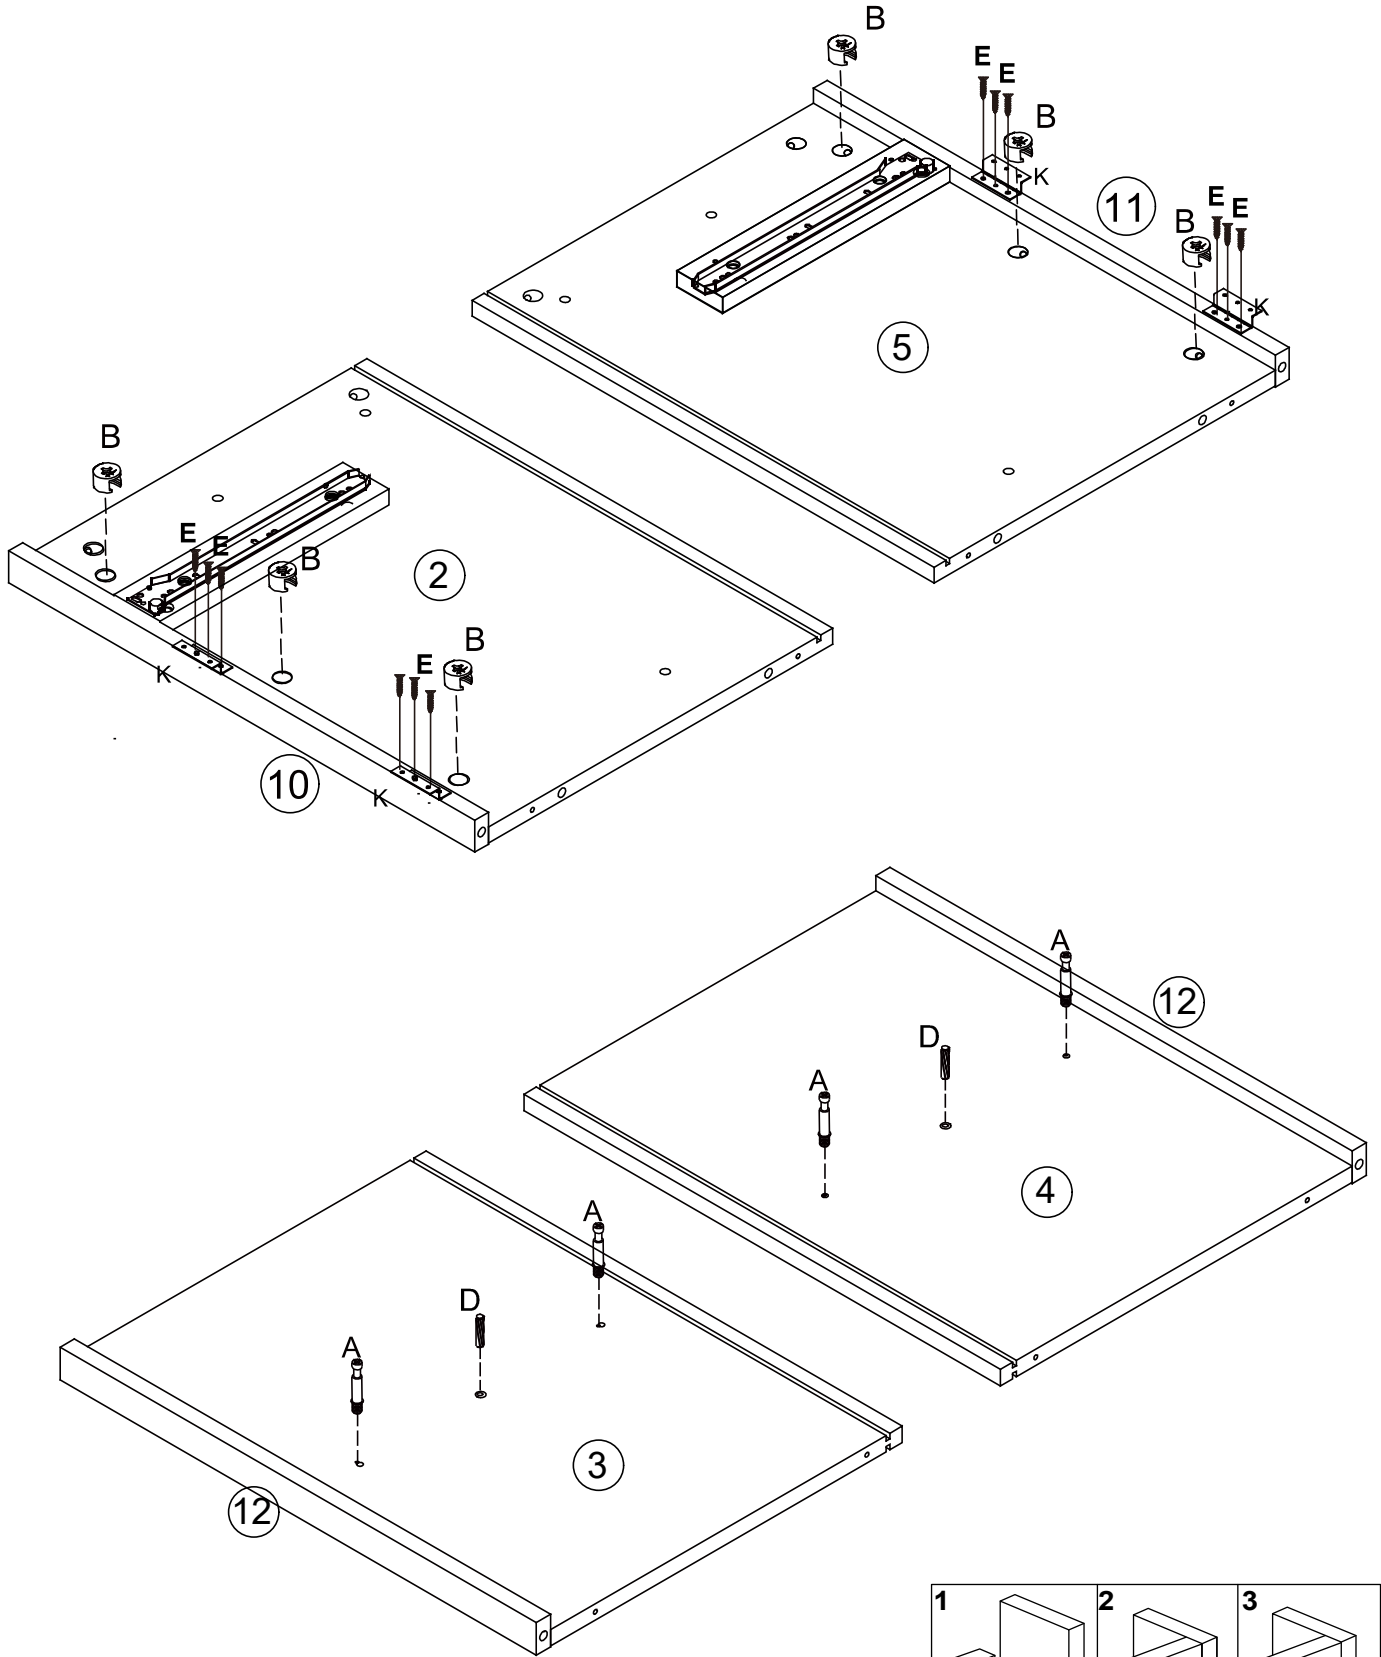

 CL	 CR	 DL	 DR
+ + + +			
250mm			
x4			

SKU:N724P372293

 Ø6*35mm Ax46	 Ø15*9mm Bx46	 4x35mm Cx8	 8x30mm Dx26	
 3.5x12mm Ex40	 5x40mm Gx8	 4x10mm Hx4	 M6x20mm Ix4	
 Jx2	 Kx4	 Ox1	 Px1	 Rx2

STEP 1

<p>A</p>  <p>Ø6*35mm X12</p>	<p>I</p>  <p>M6x20mm X4</p>
--	---

STEP 2

STEP 3

STEP 4

<p>A</p>  <p>Ø6*35mm X4</p>	<p>B</p>  <p>Ø15*9mm X6</p>	<p>D</p>  <p>8x30mm X2</p>	<p>E</p>  <p>3.5x12mm X12</p>	<p>K</p>  <p>X4</p>
---	---	---	---	---

STEP 5

B  Ø15*9mm X4	D  8x30mm X12	G  5x40mm x8
--	--	---

STEP 6

STEP 7

STEP 8

X2

STEP 9

STEP 10

<p>E</p>  <p>3.5x12mm X10</p>	<p>O</p>  <p>x1</p>
---	---

SKU:N724P372294