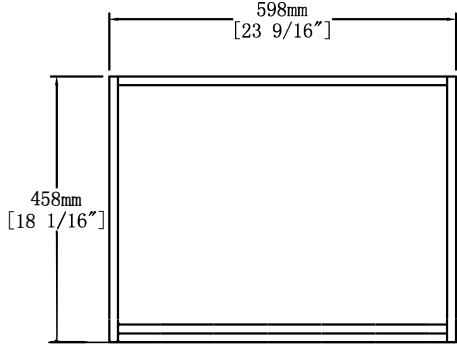

# Dimensions

Item NO.		Size	
Projece		Date	2020-6-24