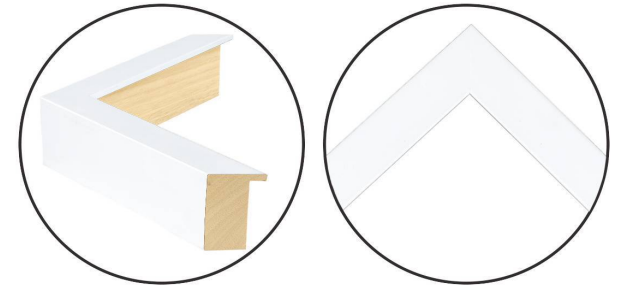

WENDOVER ART GROUP

ITEM NUMBER : **WTFH1410**

TITLE : **Collage Study 4**

OUTWARD DIMENSION (W X H) : **27.5" x 31.5"**

FRAME (WIDTH X DEPTH) : **MC2329 | 1" x 2.13"**

FRAME FINISH : **Standard Frame**

Matte White

DESCRIPTION :

Giclee on Watercolor Paper, Deckled and Floated on Mat