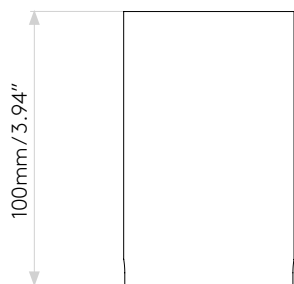

Please note that some dimensions may vary slightly due to manufacturing tolerances, this includes cable entry and fixing holes

Veuillez noter que certaines dimensions peuvent varier légèrement en raison des tolérances de fabrication, y compris l'entrée de câble et les trous de fixation.

Bitte beachten Sie, dass die Maße Fertigungstoleranzen unterliegen und daher in geringem Umfang von der angegebenen Größe abweichen können. Dies gilt auch für Kabeingänge und Befestigungslöcher.

Si prega notare che possono esserci piccole variazioni in alcune dimensioni dovute alle tolleranze di produzione, queste includono l'ingresso del cavo e i fori di fissaggio.