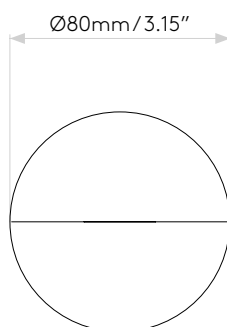

Please note that some dimensions may vary slightly due to manufacturing tolerances, this includes cable entry and fixing holes

Veuillez noter que certaines dimensions peuvent varier légèrement en raison des tolérances de fabrication, y compris l'entrée de câble et les trous de fixation.

Bitte beachten Sie, dass die Maße Fertigungstoleranzen unterliegen und daher in geringem Umfang von der angegebenen Größe abweichen können. Dies gilt auch für Kabeingänge und Befestigungslöcher.

Si prega notare che possono esserci piccole variazioni in alcune dimensioni dovute alle tolleranze di produzione, queste includono l'ingresso del cavo e i fori di fissaggio.