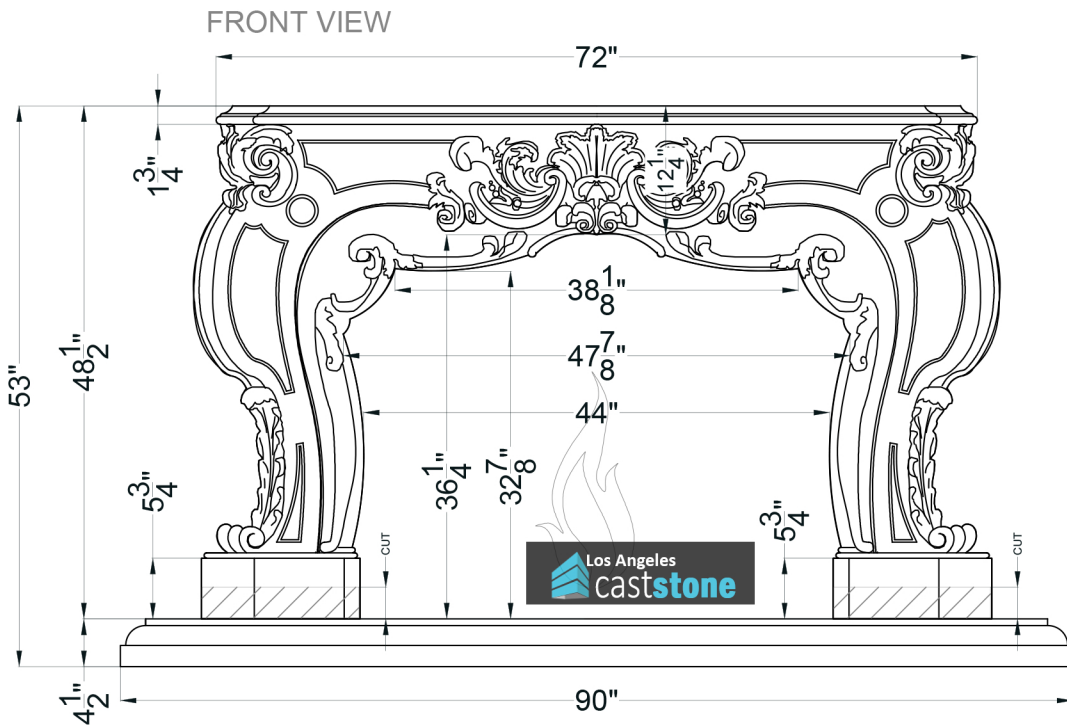

Ribera

Fireplace Surround

Legend

FS-55

-Adjustable part (cut to fit)