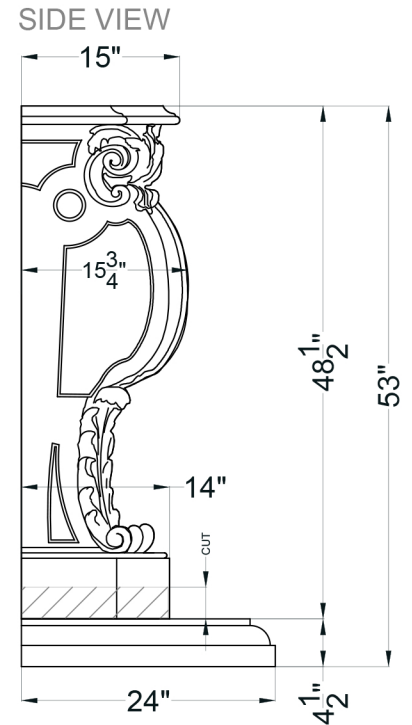

Ribera

Fireplace Surround

Legend

FS-55

-Adjustable part (cut to fit)