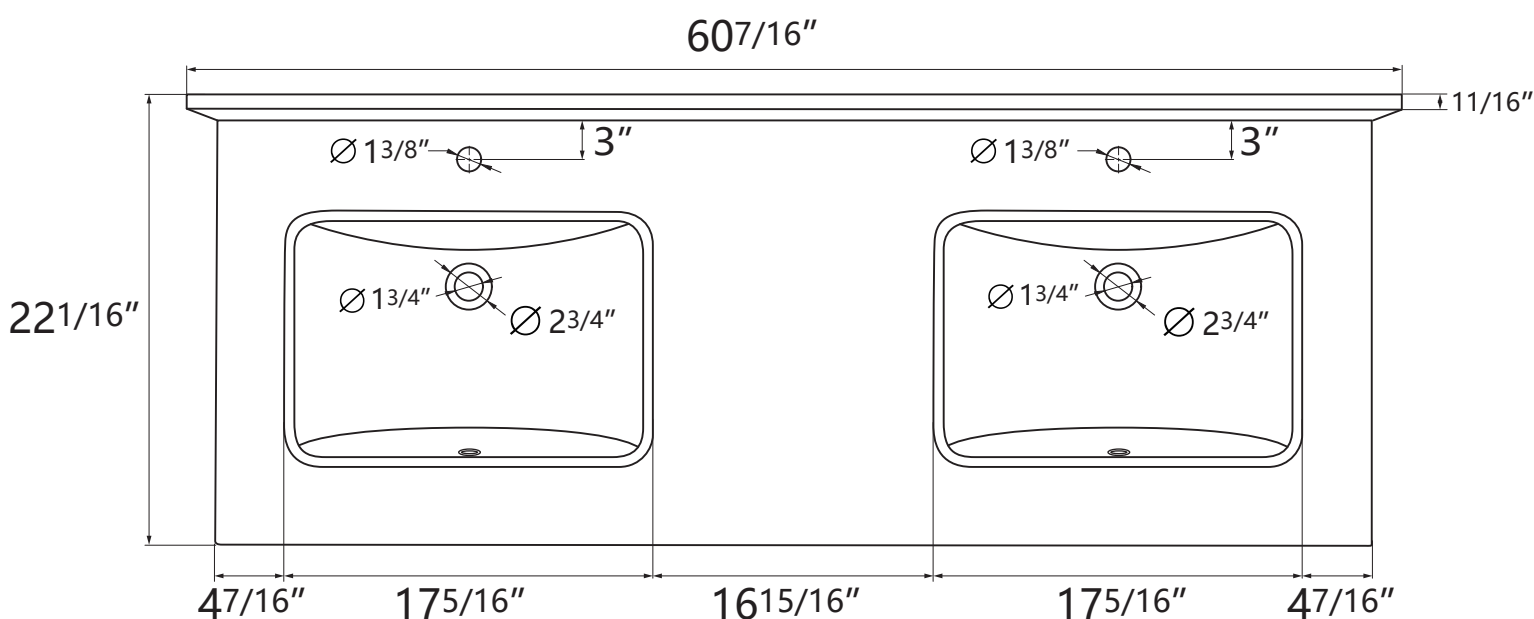

# MODEL NBT-CW6022D

**NOTE:** Any size of the vanity's installation steps are the same.