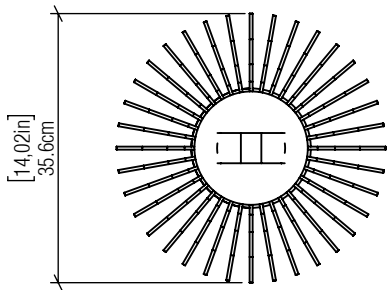

FINISHING OPTION:

	02 MATTE BLACK		27 GOLD
	06 IMBUIA		29 TEAL
	07 WHITE		30 OLIVE GREEN
	09 LOURO FREIJÓ		31 FERRARI RED
	12 TEAK		32 COPPER
	15 CAPPUCCINO		33 BRONZE
	18 AMERICAN WALNUT		34 MAPLE
	22 GLOSSY BLACK		38 PALE GOLD
	25 IREDESCENT WHITE		39 LEAD GREY
	26 LIGHT PINK		40 SATIN BLUE