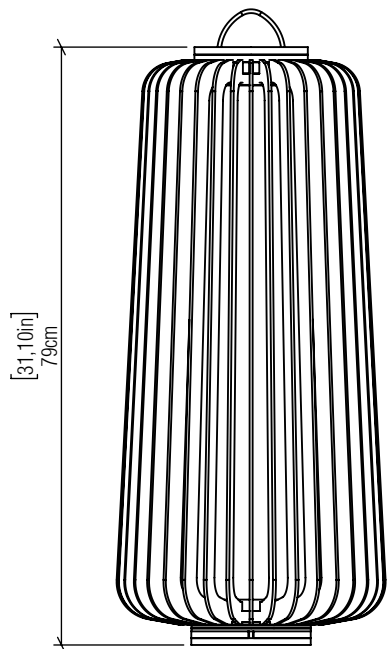

3038

E-26

Project name:  
Date: Specifier:  
Line: Stecche di Legno  
Family: Floor Lamp  
Description: Stecche di Legno Accord Floor Lamp 3038

Material: Natural Wood Veneer MDF and Acrylic  
Weight:

1x 25W(max. each) fluorescent or LED bulbs not included

Color Temperature: Lamp dependent  
CRI: Lamp dependent  
Luminous Flux: Lamp dependent  
Delivered Lumens: Lamp dependent  
Total Power: Lamp dependent

Input Voltage: 110V - 277V  
Input Frequency: 60 Hz  
Isolation: Class II