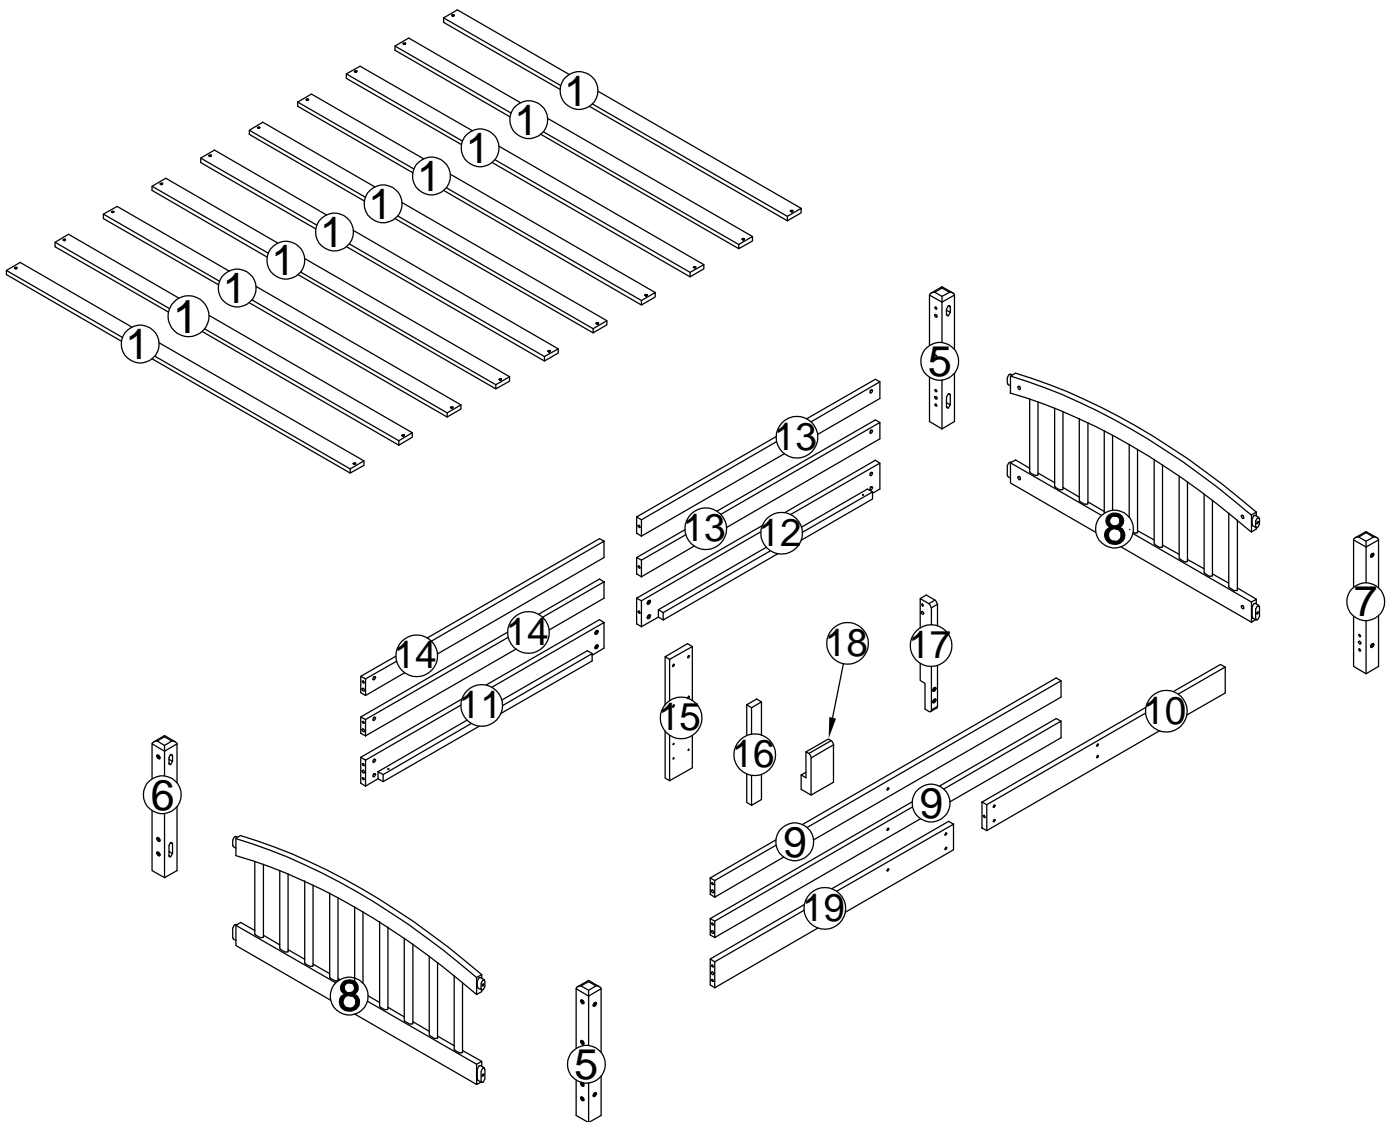

ASSEMBLY INSTRUCTION

Warning: You must read this before continuing

INSTRUCTIONS DE MONTAGE

Attention: Vous devez lire ceci avant de continuer

SAFETY WARNINGS AND GENERAL NOTES:

1. Do not use substitute parts. Contact the manufacturer or dealer for replacement parts.
2. Keep these instructions for future reference.
3. We recommend assembling your bed on the shipping carton to protect your floor.
4. Be certain all staples are out of the box before beginning assembly on the shipping carton.

ASSEMBLY INSTRUCTION

INSTRUCTIONS DE MONTAGE

Part List

Liste des pièces

<p>1</p>  <p>Slats-10 pcs Lattes-10 pièces</p>	<p>5</p>  <p>Legs-2 pcs Jambes-2 pièces</p>	<p>6</p>  <p>Leg-1 pc Jambe-1 pièce</p>
<p>7</p>  <p>Leg-1 pc Jambe-1 pièce</p>	<p>8</p>  <p>Frames-2 pcs Cadres - 2 pièces</p>	<p>9</p>  <p>Guard rails-2 pcs Garde-corps - 2 pièces</p>
<p>10</p>  <p>Side rail-1 pc Rail latéral - 1 pièce</p>	<p>11</p>  <p>Side rail-1 pc Rail latéral - 1 pièce</p>	<p>12</p>  <p>Side rail-1 pc Rail latéral - 1 pièce</p>
<p>13</p>  <p>Guard rails-2 pcs Garde-corps - 2 pièces</p>	<p>14</p>  <p>Guard rails-2 pcs Garde-corps - 2 pièces</p>	<p>15</p>  <p>Rail-1 pc Rail-1 pièce</p>
<p>16</p>  <p>Rail-1 pc Rail-1 pièce</p>	<p>17</p>  <p>Rail-1 pc Rail-1 pièce</p>	<p>18</p>  <p>Rail-1 pc Rail-1 pièce</p>
<p>19</p>  <p>Side rail-1 pc Rail latéral - 1 pièce</p>		

STEP 3-2:
ÉTAPE 3-2:

STEP 3-3:
ÉTAPE 3-3:

Ø8x30mm

Dx2

STEP 3-4:
ÉTAPE 3-4:

STEP 4-1:
ÉTAPE 4-1:

Ø8x30mm

Dx1

STEP 4-2:
ÉTAPE 4-2:

STEP 5:
ÉTAPE 5:

Ø10x40mm		M6x13mm	M6x90mm
			
Fx8	Cx1	Bx12	Ax12

STEP 6:
ÉTAPE 6:

M6x13mm 	M6x90mm
Bx4 Ø10x40mm 	Ax2
Fx4	Cx1 M6x70mm
	Gx2

STEP 7:
ÉTAPE 7:

	M6x30mm	M6x35mm	M6x15mm
Cx1	Ex3	Hx2	Kx2