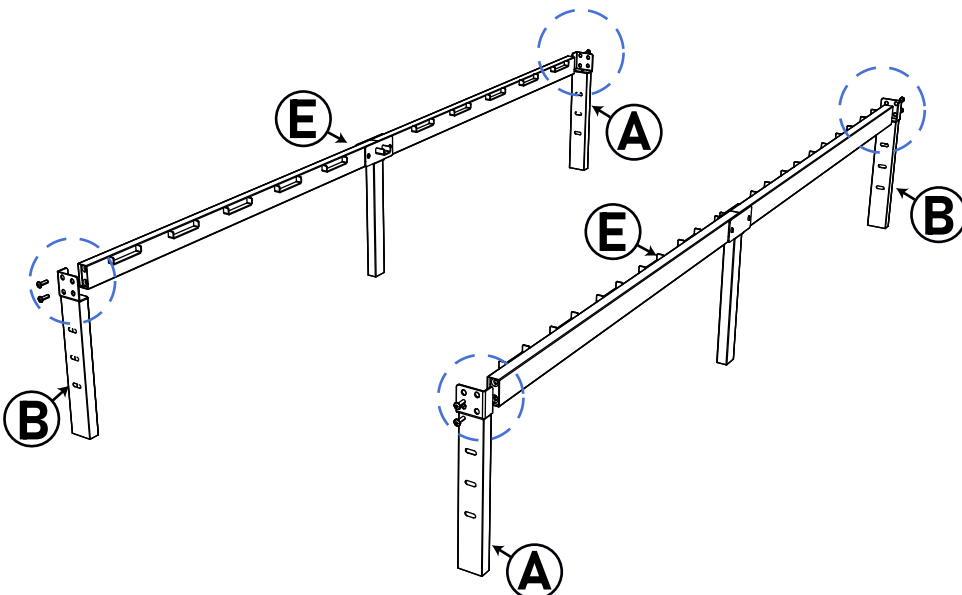

Wooden Slats Platform Bed Set-up Instruction

Size: Twin / Twin XL
(W-01/ 02)

Bed Frame Parts List

Accessories List

Step 1

Step 2

Step 3

Step 4

In the last step, please make sure all the screws are tightened.