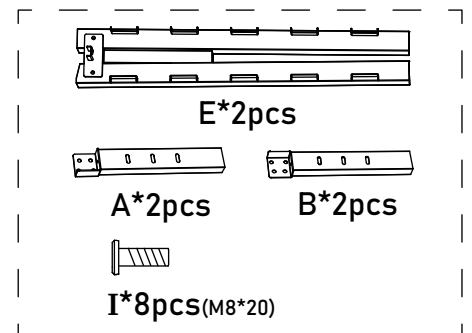

Wooden Slats Platform Bed Set-up Instruction

Size: Twin / Twin XL
(W-01/ 02)

Bed Frame Parts List

Accessories List

Step 1

Step 2

Step 3

Step 4

In the last step, please make sure all the screws are tightened.