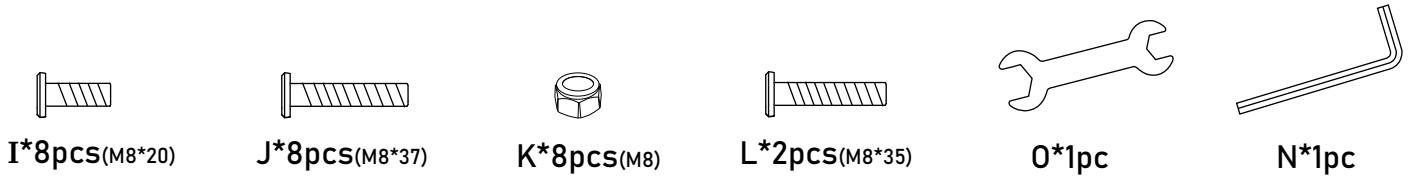

Wooden Slats Platform Bed Set-up Instruction

Size: Twin / Twin XL
(W-01/ 02)

Bed Frame Parts List

Accessories List

Step 1

Step 2

Step 3

Step 4