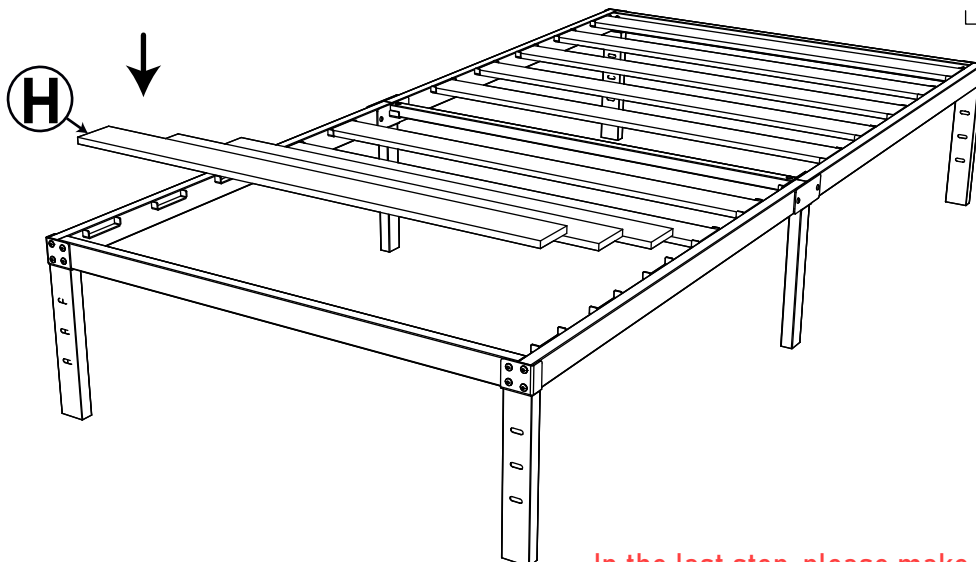

Wooden Slats Platform Bed Set-up Instruction

Size: Twin / Twin XL
(W-01/ 02)

Bed Frame Parts List

Accessories List

Step 1

Step 2

Step 3

Step 4