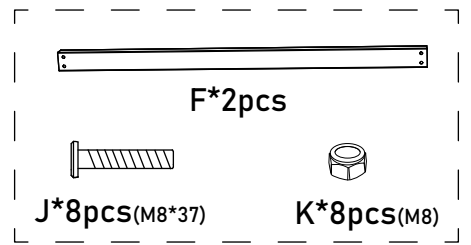

Wooden Slats Platform Bed Set-up Instruction

Size: Twin / Twin XL
(W-01/ 02)

Bed Frame Parts List

Accessories List

Step 1

Step 2

Step 3

Step 4