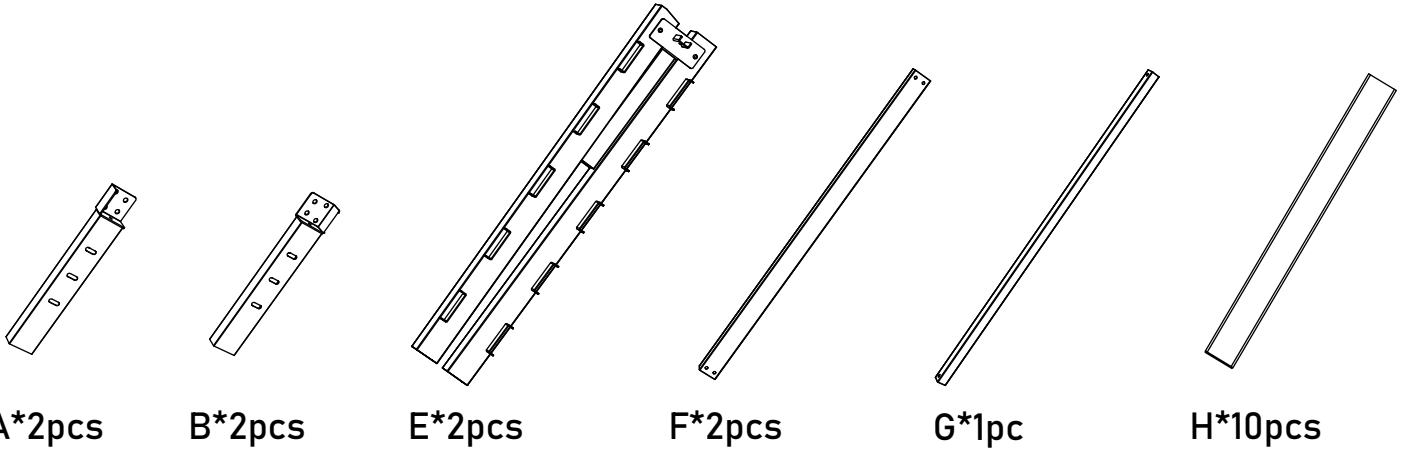

Wooden Slats Platform Bed Set-up Instruction

Size: Twin / Twin XL
(W-01/ 02)

Bed Frame Parts List

Accessories List

Step 1

Step 2

Step 3

Step 4

In the last step, please make sure all the screws are tightened.