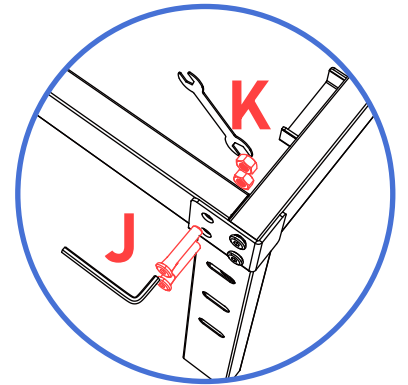

Wooden Slats Platform Bed Set-up Instruction

Size: Twin / Twin XL
(W-01/ 02)

Bed Frame Parts List

Accessories List

Step 1

Step 2

Step 3

Step 4

In the last step, please make sure all the screws are tightened.