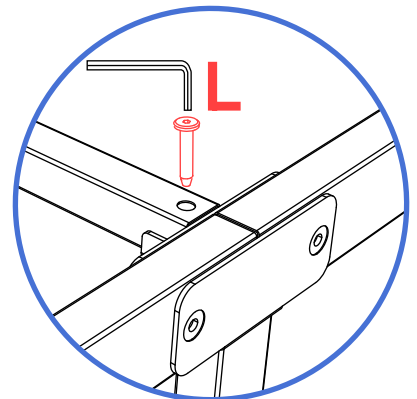

Wooden Slats Platform Bed Set-up Instruction

Size: Twin / Twin XL
(W-01/ 02)

Bed Frame Parts List

Accessories List

Step 1

Step 2

Step 3

Step 4

In the last step, please make sure all the screws are tightened.