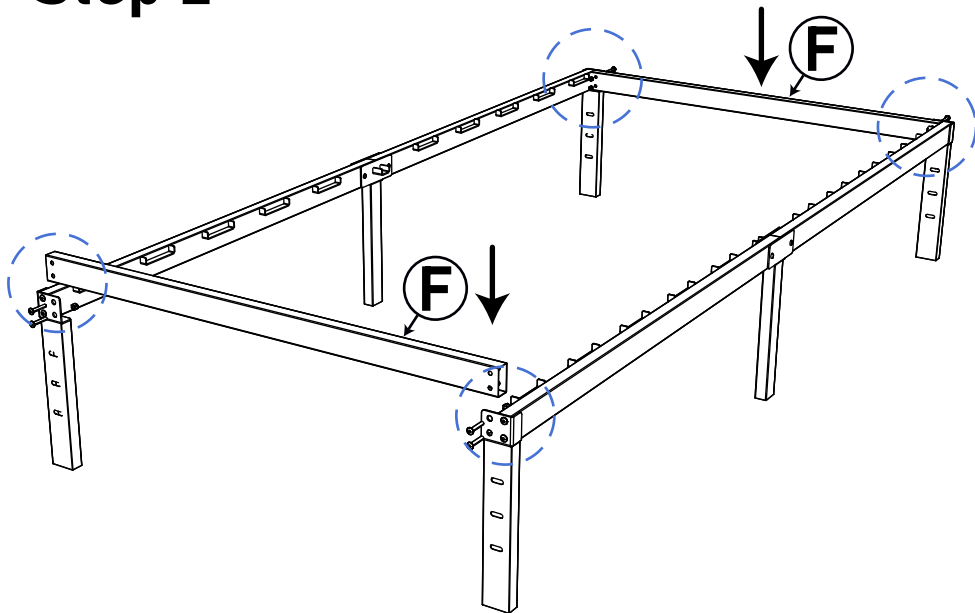

Wooden Slats Platform Bed Set-up Instruction

Size: Twin / Twin XL
(W-01/ 02)

Bed Frame Parts List

Accessories List

Step 1

Step 2

Step 3

Step 4