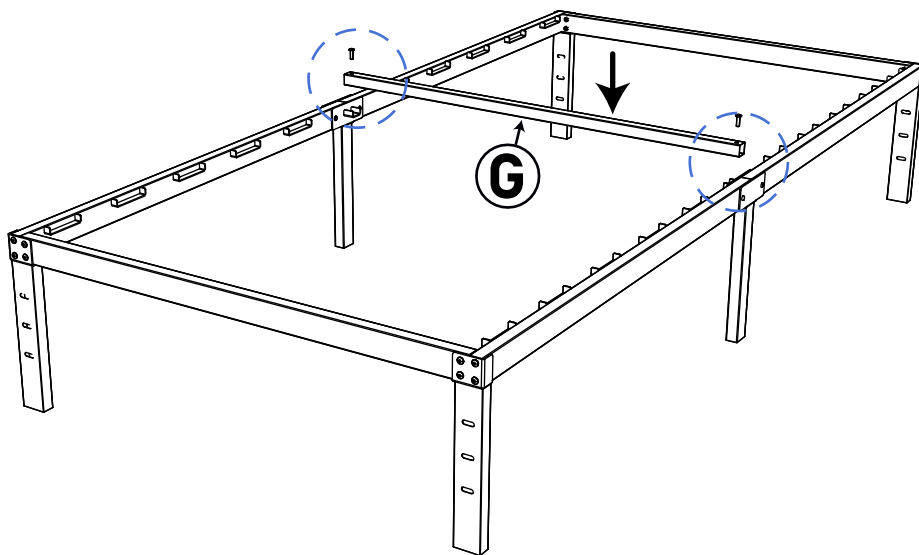

Wooden Slats Platform Bed Set-up Instruction

Size: Twin / Twin XL
(W-01/ 02)

Bed Frame Parts List

Accessories List

Step 1

Step 2

Step 3

Step 4