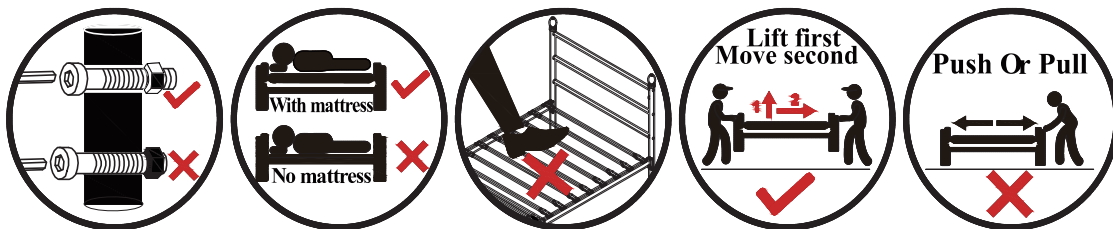

RETURN POLICY

We believe you will absolutely love your new product. But for some reason you want to return your item, please contact us within 30 days after receiving and ensure that the product which you want to return is in a good condition in the original box with all original certificates of purchase, manuals and accessories attached.

HOW TO MAINTAIN YOUR PRODUCT:

- Check the screws of the product are not loose from regular use.
- Do not use sharp instruments, rubbing alcohol, corrosive chemicals, or abrasive cleaners to clean the product.
- Do not keep the product in a damp environment for a long period of time. The damp environment may cause the iron components to rust and the plates to bulge and crack.

CAUTIONS!

How to find us?

Customer Service