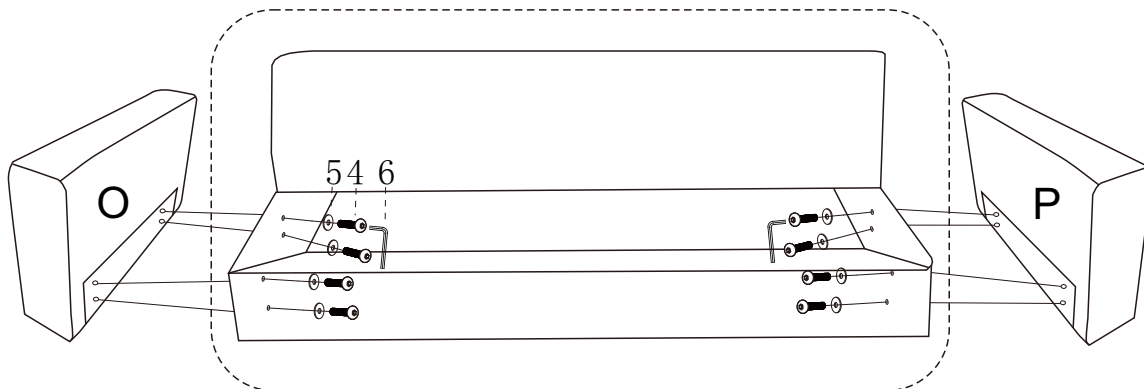

2 adults recommended

Takes about 1.5 Hours to assemble

Weight capacity of each seat: 330LBS

COMPONENTS

HARDWARE			
NO	DESCRIPTION	SKETCH	QTY
4	Screws 8x40		8
5	Washer		8

N723P228105

ASSEMBLY STEPS

STEP 1

Connect the armrests (O&P) to the other part with screws(4) and washers(5) by hex key(6).

4		8
5		8
6		1

Not included in this package

ASSEMBLY STEPS

STEP 2

Complete.
The legs in this package are complimentary.
You can choose to install or not.