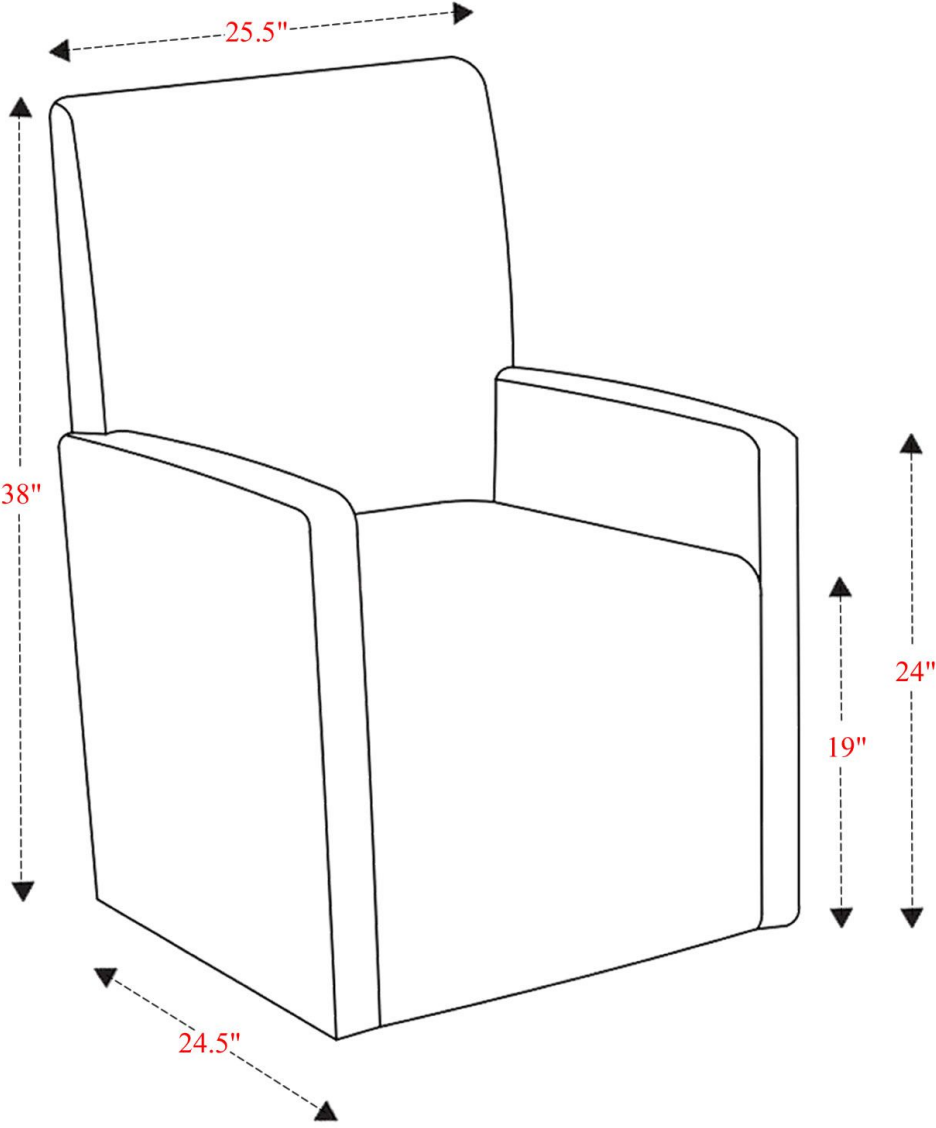

# DESC#2618 Upholstered Caster Chair

Overall Dimensions	25.5" x 24.5" x 38"
Overall Width	25.5"
Overall Depth	24.5"
Overall Height	38"
Overall Weight	36 lbs
Back Width	22.5"
Back Depth	5"
Back Height	19"
Arm Width	3"
Arm Depth	20"
Arm Height	24"
Seat Width	19"
Seat Depth	19"
Seat Height	19"

Carton Dimensions: 39"W x 22"D x 28.5"H