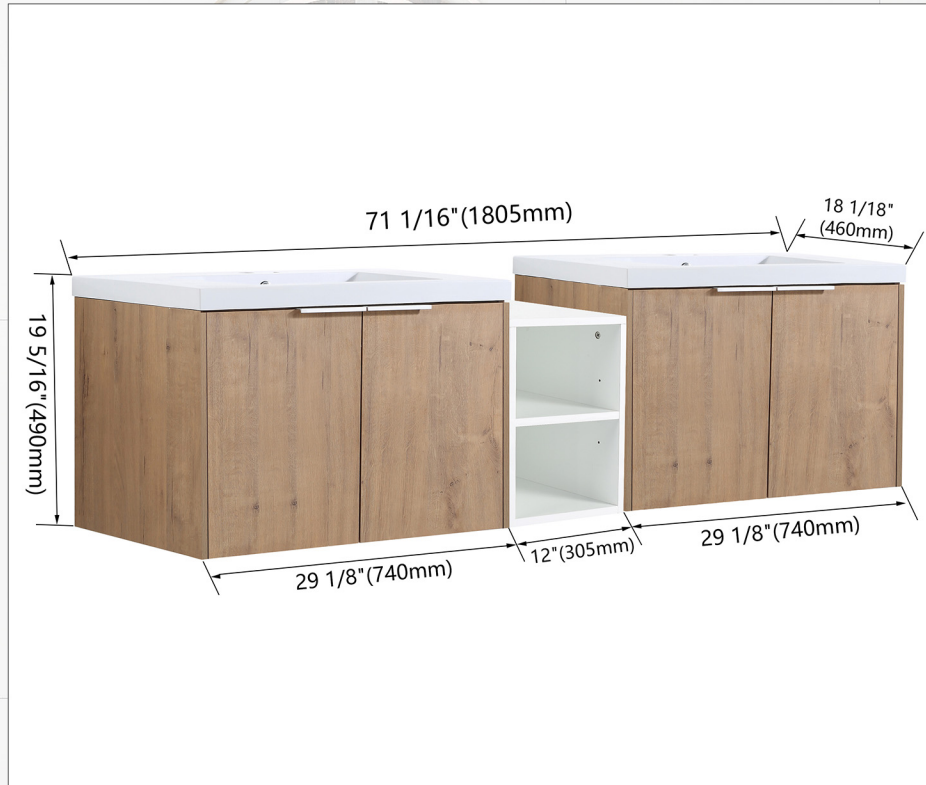

# PRODUCT INFORMATION

|               |                  |                |                |
|---------------|------------------|----------------|----------------|
| Overall Width | <u>71.10 in.</u> | Base Material  | <u>Plywood</u> |
| Overall Depth | <u>18.10 in.</u> | Top Material   | <u>Resin</u>   |
| Overall Hight | <u>19.30 in.</u> | Overflow Hole  | <u>yes</u>     |
|               |                  | Drain Assembly | <u>no</u>      |